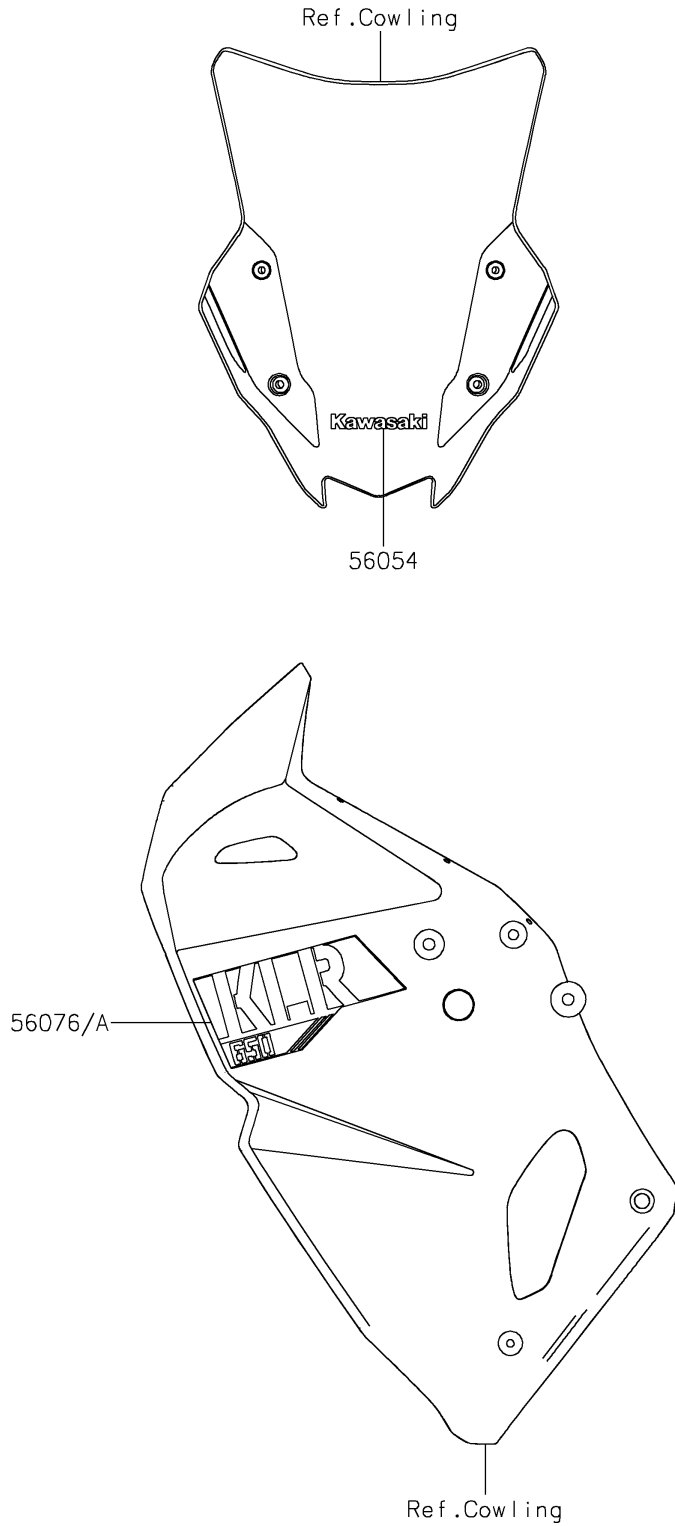

2023 KLR® 650 PARTS DIAGRAM

Decals(Gray)(GPFNN/GPFNL)

F2861B

2023 KLR® 650 PARTS LIST

Decals(Gray)(GPFNN/GPFNL)

ITEM NAME	PART NUMBER	QUANTITY
MARK,WINDSHIELD,KAWASAKI (Ref # 56054)	56054-2177	1
PATTERN,SHROUD,LH (Ref # 56076)	56076-7382	1
PATTERN,SHROUD,RH (Ref # 56076A)	56076-7383	1