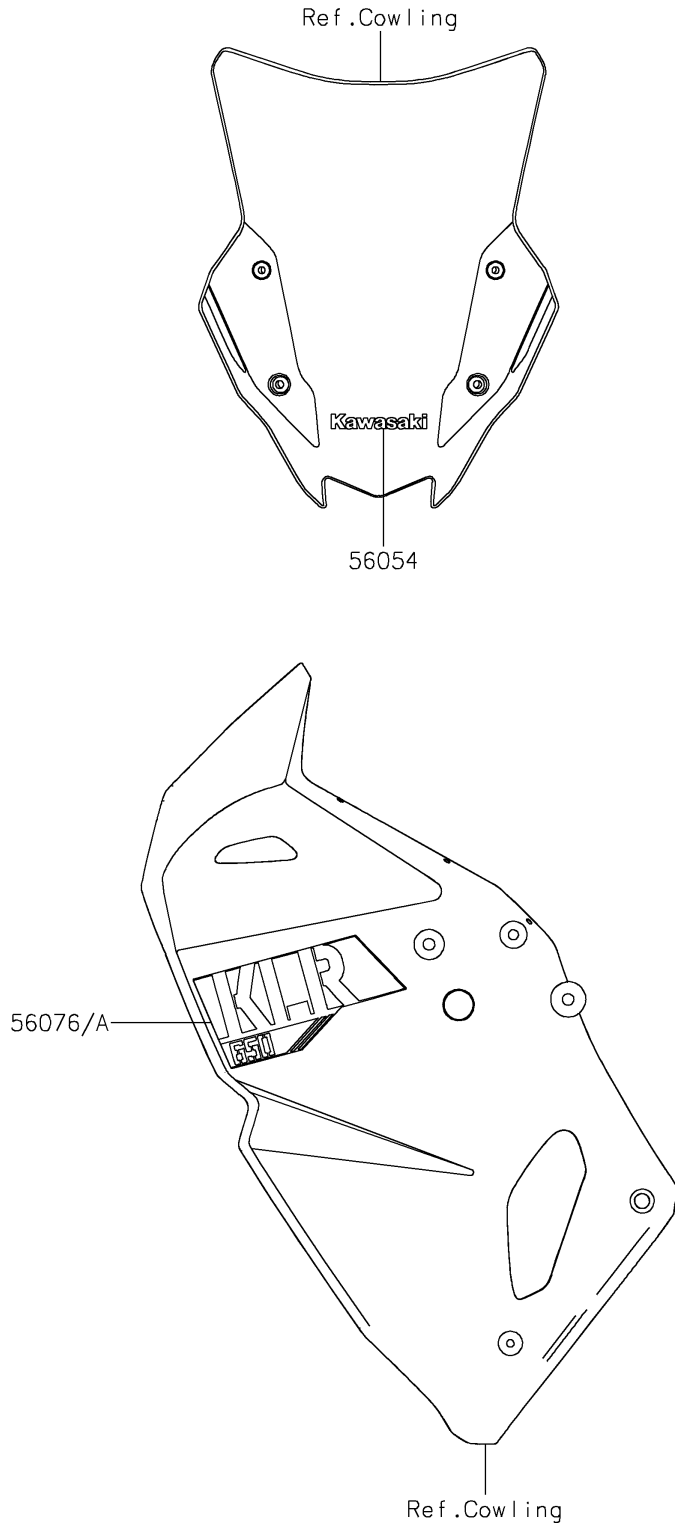

# 2024 KLR650 PARTS DIAGRAM

Decals(Gray)(GPFNN/GPFNL)

F2861B

## 2024 KLR650 PARTS LIST

Decals(Gray)(GPFNN/GPFNL)

ITEM NAME	PART NUMBER	QUANTITY
MARK,WINDSHIELD,KAWASAKI (Ref # 56054)	56054-2177	1
PATTERN,SHROUD,LH (Ref # 56076)	56076-7382	1
PATTERN,SHROUD,RH (Ref # 56076A)	56076-7383	1