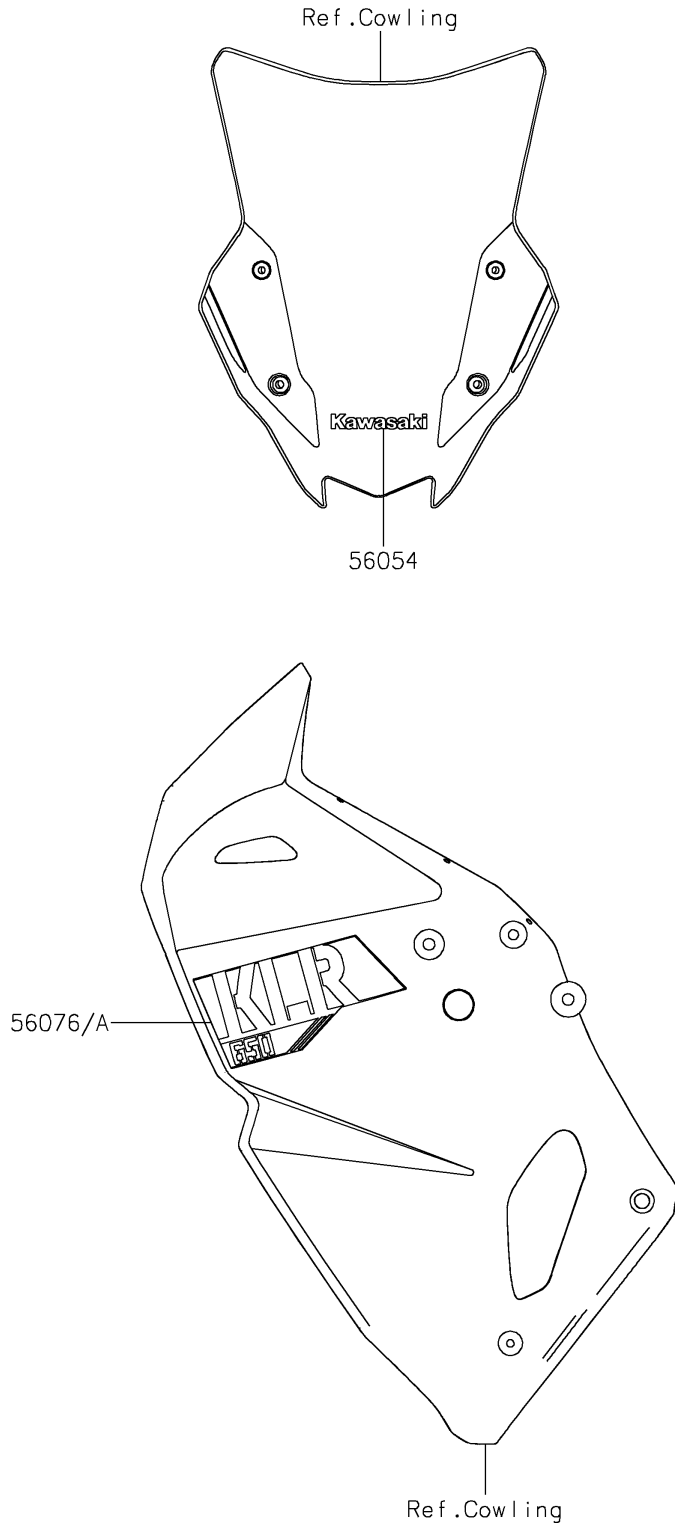

2023 KLR® 650 PARTS DIAGRAM

Decals(Gray)(GPFNN/GPFNL)

F2861B

2023 KLR® 650 PARTS LIST

Decals(Gray)(GPFNN/GPFNL)

ITEM NAME	PART NUMBER	QUANTITY
MARK,WINDSHIELD,KAWASAKI (Ref # 56054)	56054-2177	1
PATTERN,SHROUD,LH (Ref # 56076)	56076-7382	1
PATTERN,SHROUD,RH (Ref # 56076A)	56076-7383	1