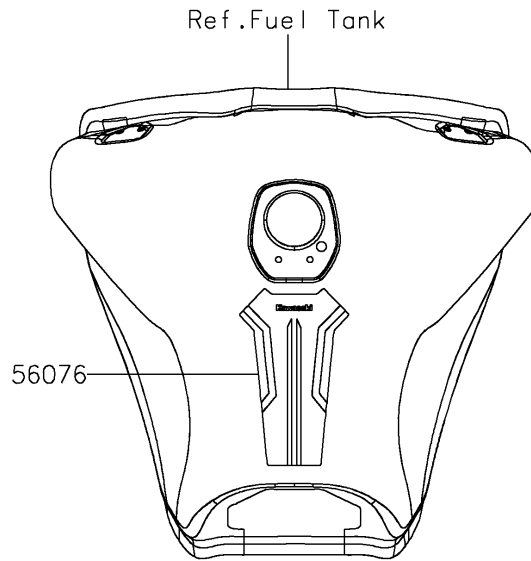

# 2024 KLR650 PARTS DIAGRAM

Decals(Red)(GRFNN/GRFNL)(CA,US)

F2861C

## 2024 KLR650 PARTS LIST

Decals(Red)(GRFNN/GRFNL)(CA,US)

ITEM NAME	PART NUMBER	QUANTITY
MARK,WINDSHIELD,KAWASAKI (Ref # 56054)	56054-2177	1
PATTERN,FUEL TANK (Ref # 56076)	56076-2404	1
PATTERN,SHROUD,UPP (Ref # 56077)	56077-0688	2
PATTERN,SHROUD,LWR,FR,LH (Ref # 56077A)	56077-0689	1
PATTERN,SHROUD,LWR,RR,LH (Ref # 56077B)	56077-0690	1
PATTERN,SHROUD,LWR,FR,RH (Ref # 56077C)	56077-0692	1
PATTERN,SHROUD,LWR,RR,RH (Ref # 56077D)	56077-0693	1