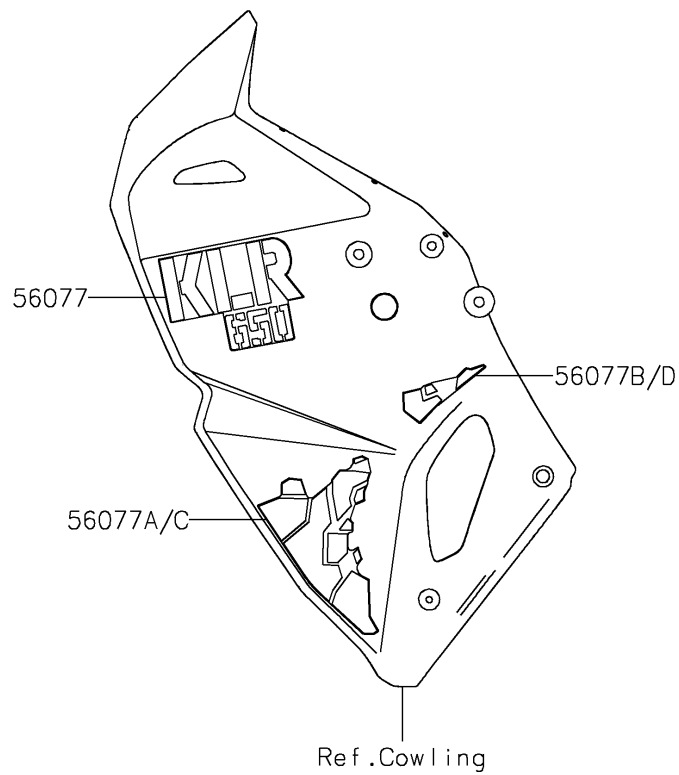

# 2024 KLR650 PARTS DIAGRAM

Decals(Red)(GRFNN/GRFNL)(CA,US)

F2861C

## 2024 KLR650 PARTS LIST

Decals(Red)(GRFNN/GRFNL)(CA,US)

ITEM NAME	PART NUMBER	QUANTITY
MARK,WINDSHIELD,KAWASAKI (Ref # 56054)	56054-2177	1
PATTERN,FUEL TANK (Ref # 56076)	56076-2404	1
PATTERN,SHROUD,UPP (Ref # 56077)	56077-0688	2
PATTERN,SHROUD,LWR,FR,LH (Ref # 56077A)	56077-0689	1
PATTERN,SHROUD,LWR,RR,LH (Ref # 56077B)	56077-0690	1
PATTERN,SHROUD,LWR,FR,RH (Ref # 56077C)	56077-0692	1
PATTERN,SHROUD,LWR,RR,RH (Ref # 56077D)	56077-0693	1