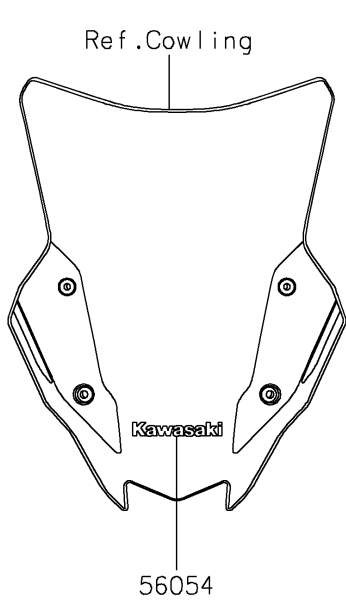

# 2024 KLR650 PARTS DIAGRAM

Decals(Red)(GRFNN/GRFNL)(CA,US)

F2861C

## 2024 KLR650 PARTS LIST

Decals(Red)(GRFNN/GRFNL)(CA,US)

ITEM NAME	PART NUMBER	QUANTITY
MARK,WINDSHIELD,KAWASAKI (Ref # 56054)	56054-2177	1
PATTERN,FUEL TANK (Ref # 56076)	56076-2404	1
PATTERN,SHROUD,UPP (Ref # 56077)	56077-0688	2
PATTERN,SHROUD,LWR,FR,LH (Ref # 56077A)	56077-0689	1
PATTERN,SHROUD,LWR,RR,LH (Ref # 56077B)	56077-0690	1
PATTERN,SHROUD,LWR,FR,RH (Ref # 56077C)	56077-0692	1
PATTERN,SHROUD,LWR,RR,RH (Ref # 56077D)	56077-0693	1