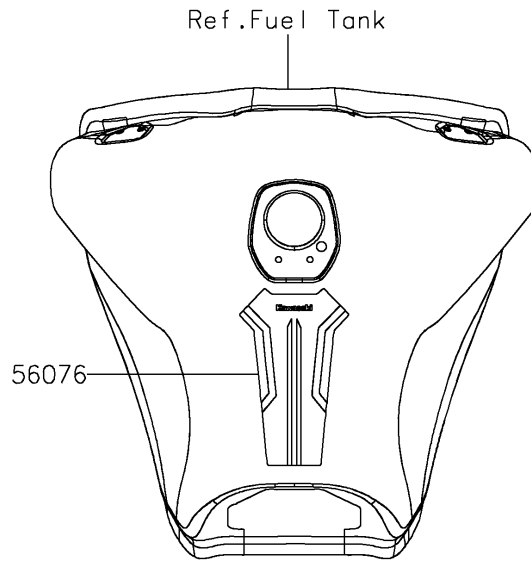

# 2024 KLR650 PARTS DIAGRAM

Decals(White)(GRFNN-GSFNL)

F2861D

## 2024 KLR650 PARTS LIST

Decals(White)(GRFNN-GSFNL)

ITEM NAME	PART NUMBER	QUANTITY
MARK,WINDSHIELD,KAWASAKI (Ref # 56054)	56054-2177	1
PATTERN,FUEL TANK (Ref # 56076)	56076-2404	1
PATTERN,SHROUD,UPP (Ref # 56077)	56077-0682	2
PATTERN,SHROUD,LWR,FR,LH (Ref # 56077A)	56077-0683	1
PATTERN,SHROUD,LWR,RR,LH (Ref # 56077B)	56077-0684	1
PATTERN,SHROUD,LWR,FR,RH (Ref # 56077C)	56077-0686	1
PATTERN,SHROUD,LWR,RR,RH (Ref # 56077D)	56077-0687	1