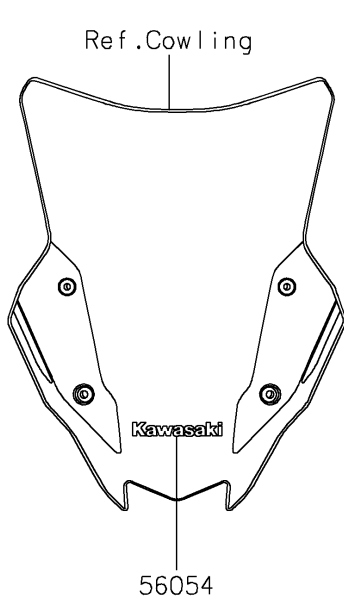

# 2024 KLR650 PARTS DIAGRAM

Decals(White)(GRFNN-GSFNL)

F2861D

## 2024 KLR650 PARTS LIST

Decals(White)(GRFNN-GSFNL)

ITEM NAME	PART NUMBER	QUANTITY
MARK,WINDSHIELD,KAWASAKI (Ref # 56054)	56054-2177	1
PATTERN,FUEL TANK (Ref # 56076)	56076-2404	1
PATTERN,SHROUD,UPP (Ref # 56077)	56077-0682	2
PATTERN,SHROUD,LWR,FR,LH (Ref # 56077A)	56077-0683	1
PATTERN,SHROUD,LWR,RR,LH (Ref # 56077B)	56077-0684	1
PATTERN,SHROUD,LWR,FR,RH (Ref # 56077C)	56077-0686	1
PATTERN,SHROUD,LWR,RR,RH (Ref # 56077D)	56077-0687	1