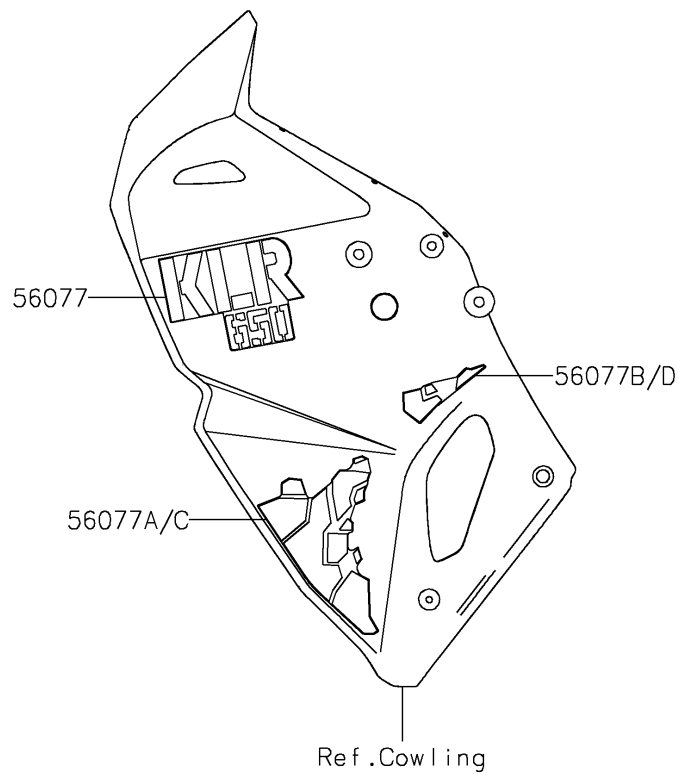

# 2024 KLR650 PARTS DIAGRAM

Decals(White)(GRFNN-GSFNL)

F2861D

## 2024 KLR650 PARTS LIST

Decals(White)(GRFNN-GSFNL)

ITEM NAME	PART NUMBER	QUANTITY
MARK,WINDSHIELD,KAWASAKI (Ref # 56054)	56054-2177	1
PATTERN,FUEL TANK (Ref # 56076)	56076-2404	1
PATTERN,SHROUD,UPP (Ref # 56077)	56077-0682	2
PATTERN,SHROUD,LWR,FR,LH (Ref # 56077A)	56077-0683	1
PATTERN,SHROUD,LWR,RR,LH (Ref # 56077B)	56077-0684	1
PATTERN,SHROUD,LWR,FR,RH (Ref # 56077C)	56077-0686	1
PATTERN,SHROUD,LWR,RR,RH (Ref # 56077D)	56077-0687	1