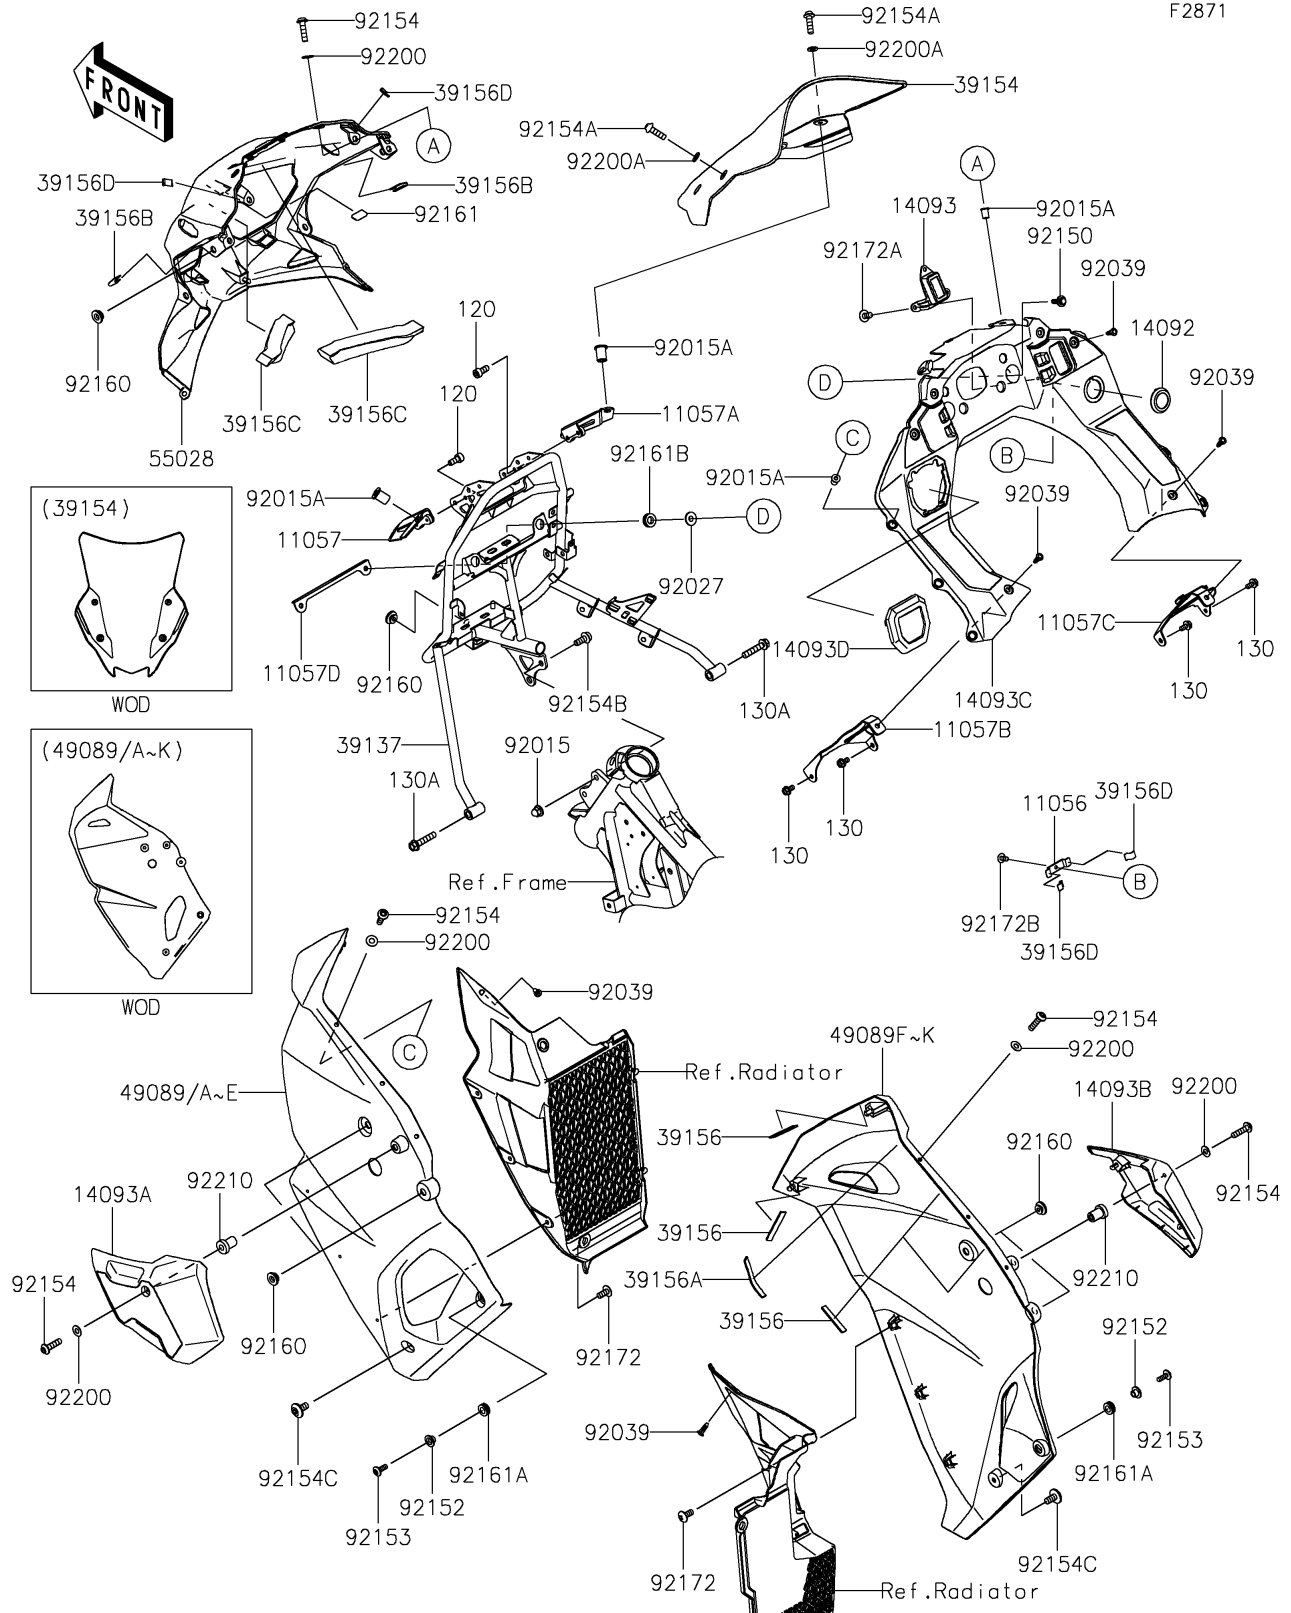

2023 KLR® 650 PARTS DIAGRAM

Cowling

F2871