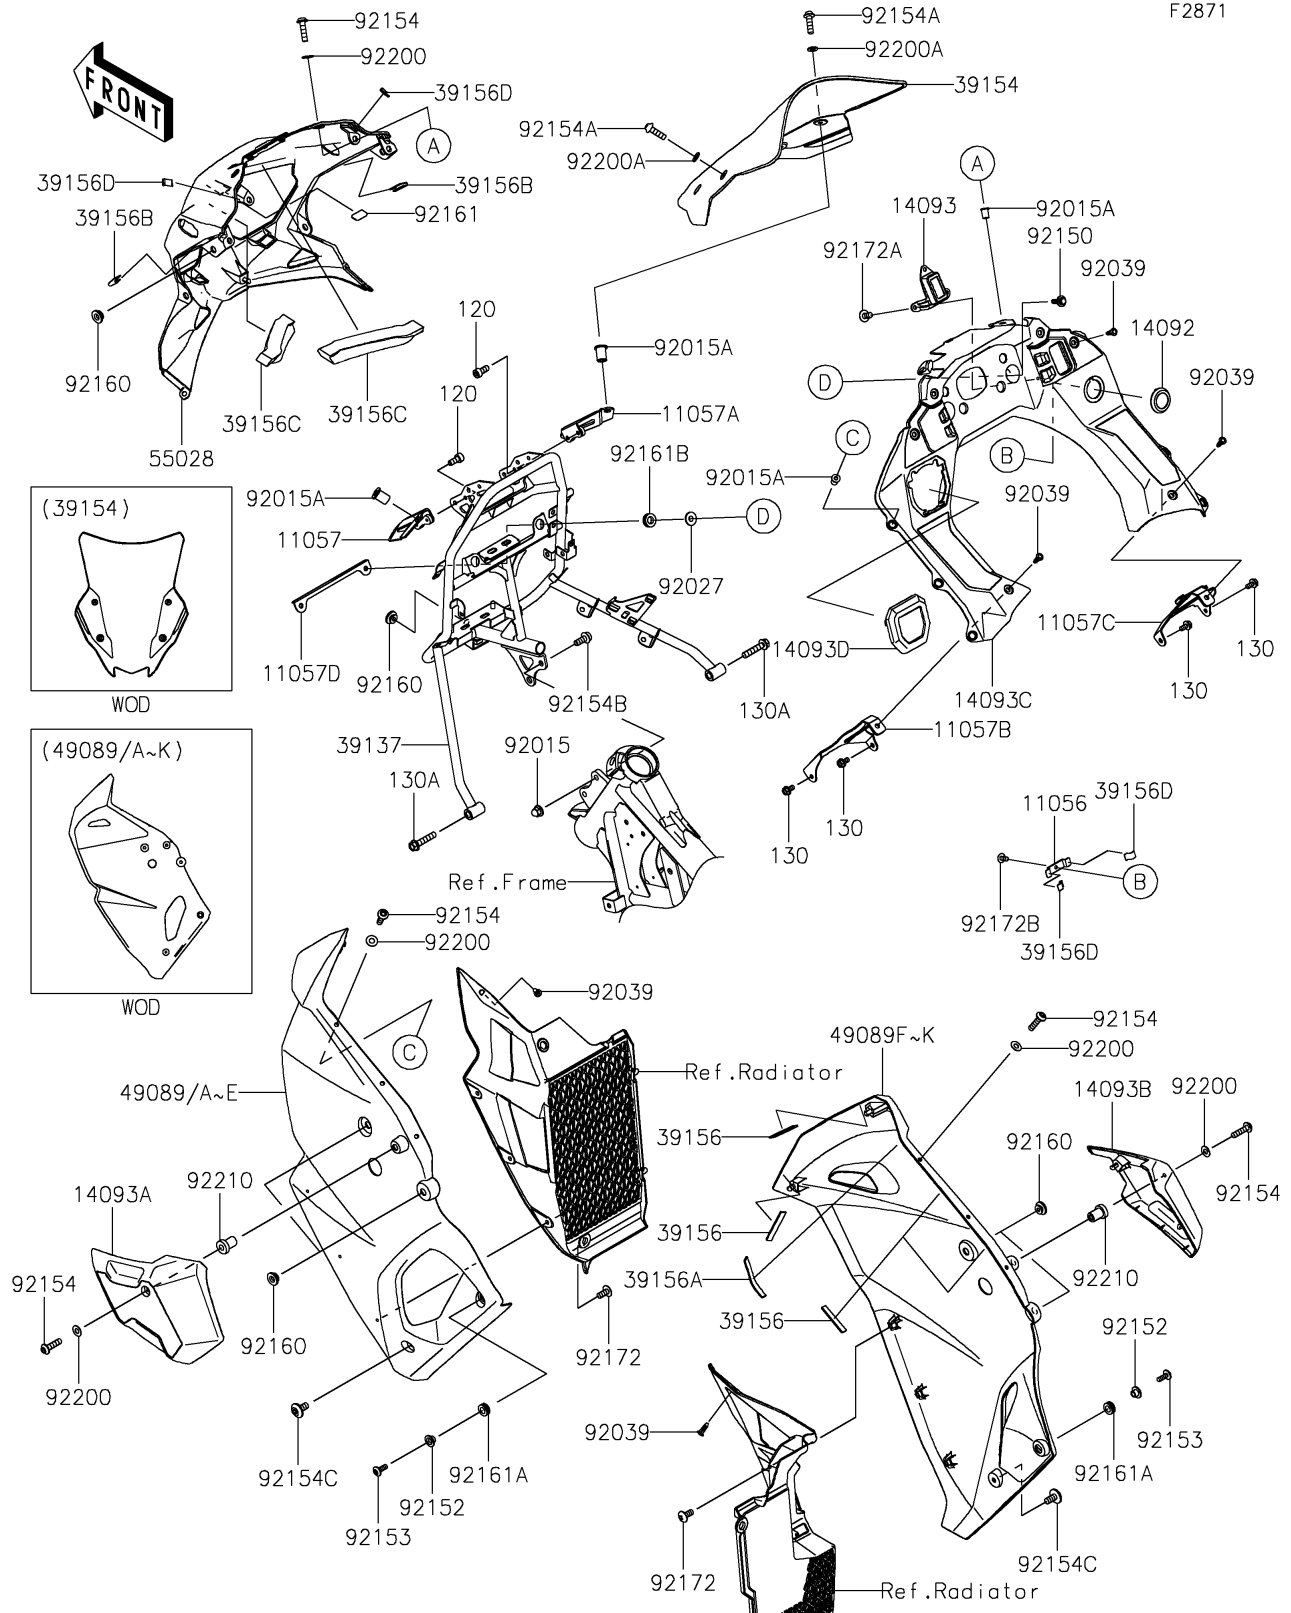

2024 KLR650 PARTS DIAGRAM

Cowling

F2871

2024 KLR650 PARTS LIST

Cowling

ITEM NAME	PART NUMBER	QUANTITY
BRACKET,CAP COVER (Ref # 11056)	11056-4313	1
BRACKET,WINDSHIELD,LH (Ref # 11057)	11057-4397	1
BRACKET,WINDSHIELD,RH (Ref # 11057A)	11057-4398	1
BRACKET,DASHBOARD,LH (Ref # 11057B)	11057-7243	1
BRACKET,DASHBOARD,RH (Ref # 11057C)	11057-7245	1
BRACKET,METER (Ref # 11057D)	11057-7893	1
COVER,DC SOCKET (Ref # 14092)	14092-0214	1
COVER,FOG SW. (Ref # 14093)	14093-0565	1
COVER,SHROUD,LH (Ref # 14093A)	14093-1074	1
COVER,SHROUD,RH (Ref # 14093B)	14093-1075	1
COVER,DASHBOARD (Ref # 14093C)	14093-1076	1
COVER,USB (Ref # 14093D)	14093-1077	1
STAY-COMP,COWLING (Ref # 39137)	39137-0731	1
WINDSHIELD (Ref # 39154)	39154-0434	1
PAD,10X50X2 (Ref # 39156)	39156-1924	8
PAD,10X80X2 (Ref # 39156A)	39156-2238	2
PAD,25X25X2 (Ref # 39156B)	39156-2573	2
PAD,20X15X150 (Ref # 39156C)	39156-2762	2
PAD,20X10X2 (Ref # 39156D)	39156-2849	4
SHROUD-ENGINE,LH,P.S.GRAY (Ref # 49089A)	49089-0995-36S	1
SHROUD-ENGINE,LH,P.C.WHITE (Ref # 49089D)	49089-0995-667	1
SHROUD-ENGINE,LH,F.RED (Ref # 49089E)	49089-0995-B1	1
SHROUD-ENGINE,RH,P.S.GRAY (Ref # 49089G)	49089-0996-36S	1
SHROUD-ENGINE,RH,P.C.WHITE (Ref # 49089J)	49089-0996-667	1
SHROUD-ENGINE,RH,F.RED (Ref # 49089K)	49089-0996-B1	1
COWLING,UPP (Ref # 55028)	55028-0800	1
NUT,CAP,8MM (Ref # 92015)	92015-1151	2
NUT,WELL,5MM (Ref # 92015A)	92015-1757	12
COLLAR,L=7.4 (Ref # 92027)	92027-1848	2