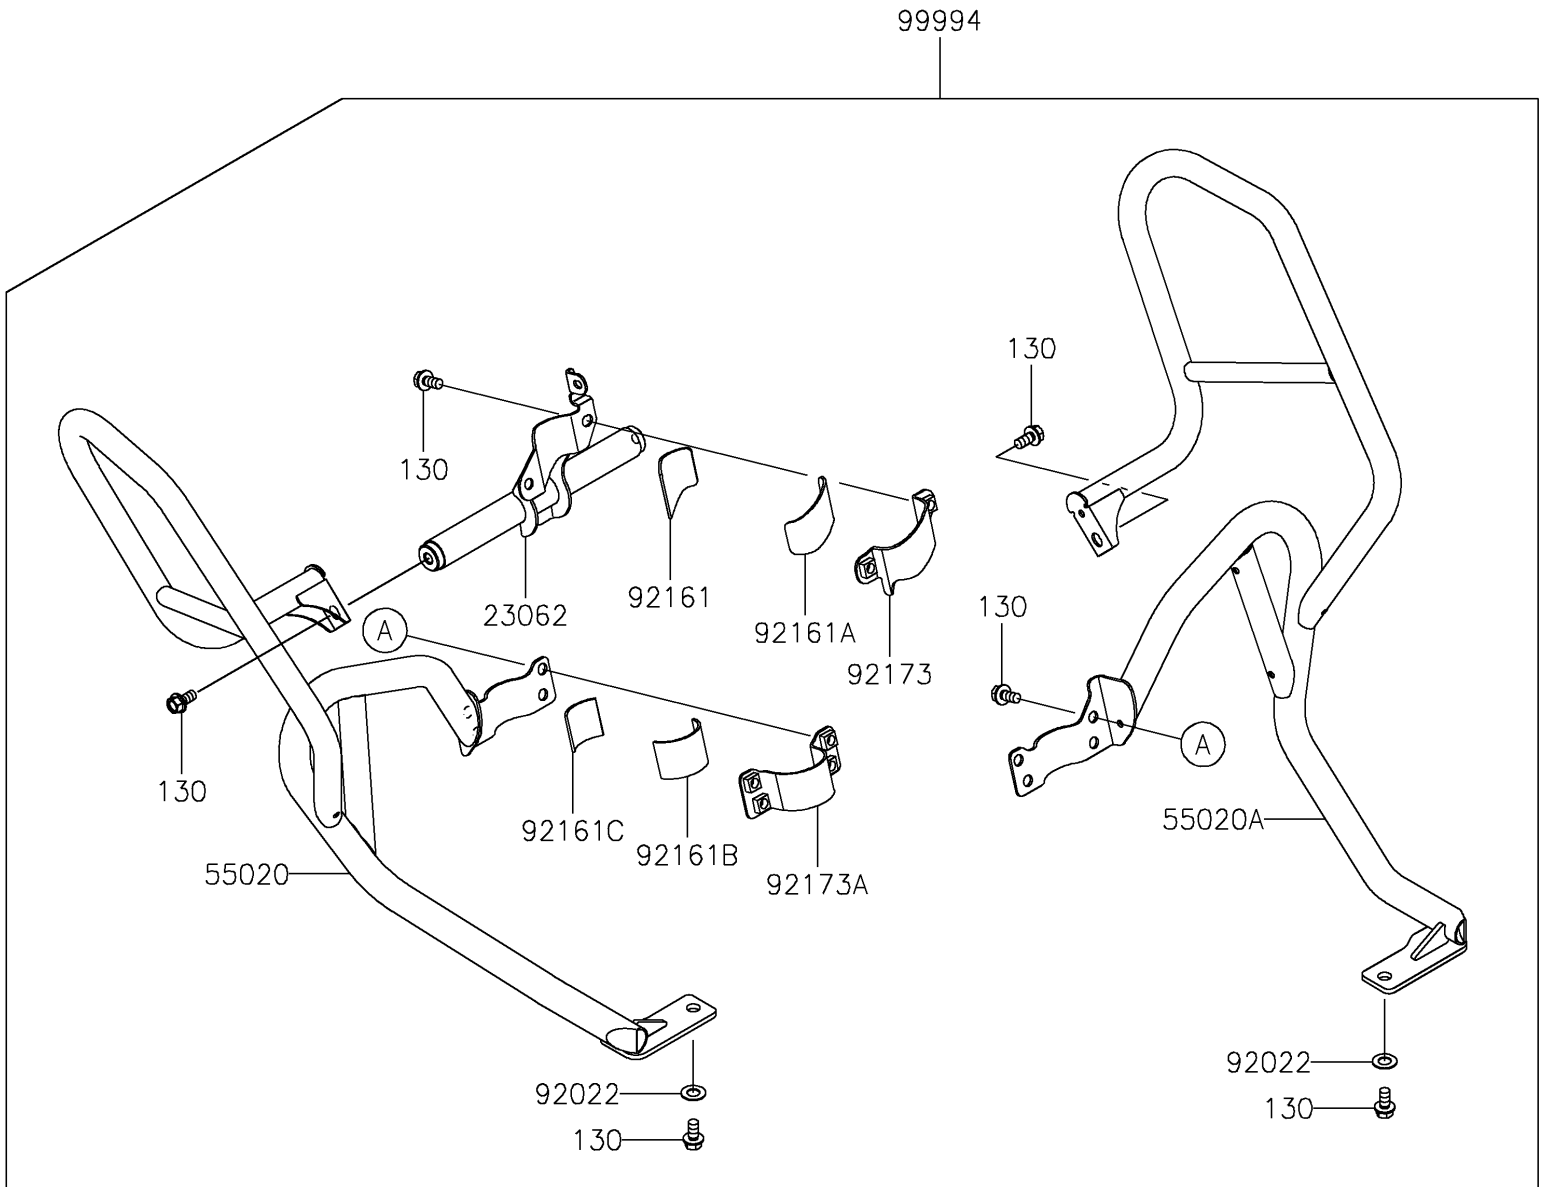

2023 KLR[®] 650 PARTS DIAGRAM

Accessory(Frame Slider Ver.2)

F2910A

2023 KLR® 650 PARTS LIST

Accessory(Frame Slider Ver.2)

| ITEM NAME | PART NUMBER | QUANTITY |
|-----------------------------------|-------------|----------|
| BRACKET-COMP,MID (Ref # 23062) | 23062-1365 | 1 |
| GUARD,LH (Ref # 55020) | 55020-2406 | 1 |
| GUARD,RH (Ref # 55020A) | 55020-2407 | 1 |
| WASHER,10.5X20X1 (Ref # 92022) | 92022-239 | 2 |
| DAMPER (Ref # 92161) | 92161-2461 | 1 |
| DAMPER (Ref # 92161A) | 92161-2462 | 1 |
| DAMPER (Ref # 92161B) | 92161-2463 | 1 |
| DAMPER (Ref # 92161C) | 92161-2464 | 1 |
| CLAMP (Ref # 92173) | 92173-2518 | 1 |
| CLAMP (Ref # 92173A) | 92173-2519 | 1 |
| FRAME-SLIDER(VER.2) (Ref # 99994) | 99994-1849 | 1 |
| BOLT-FLANGED,8X16 (Ref # 130) | 130CA0816 | 10 |