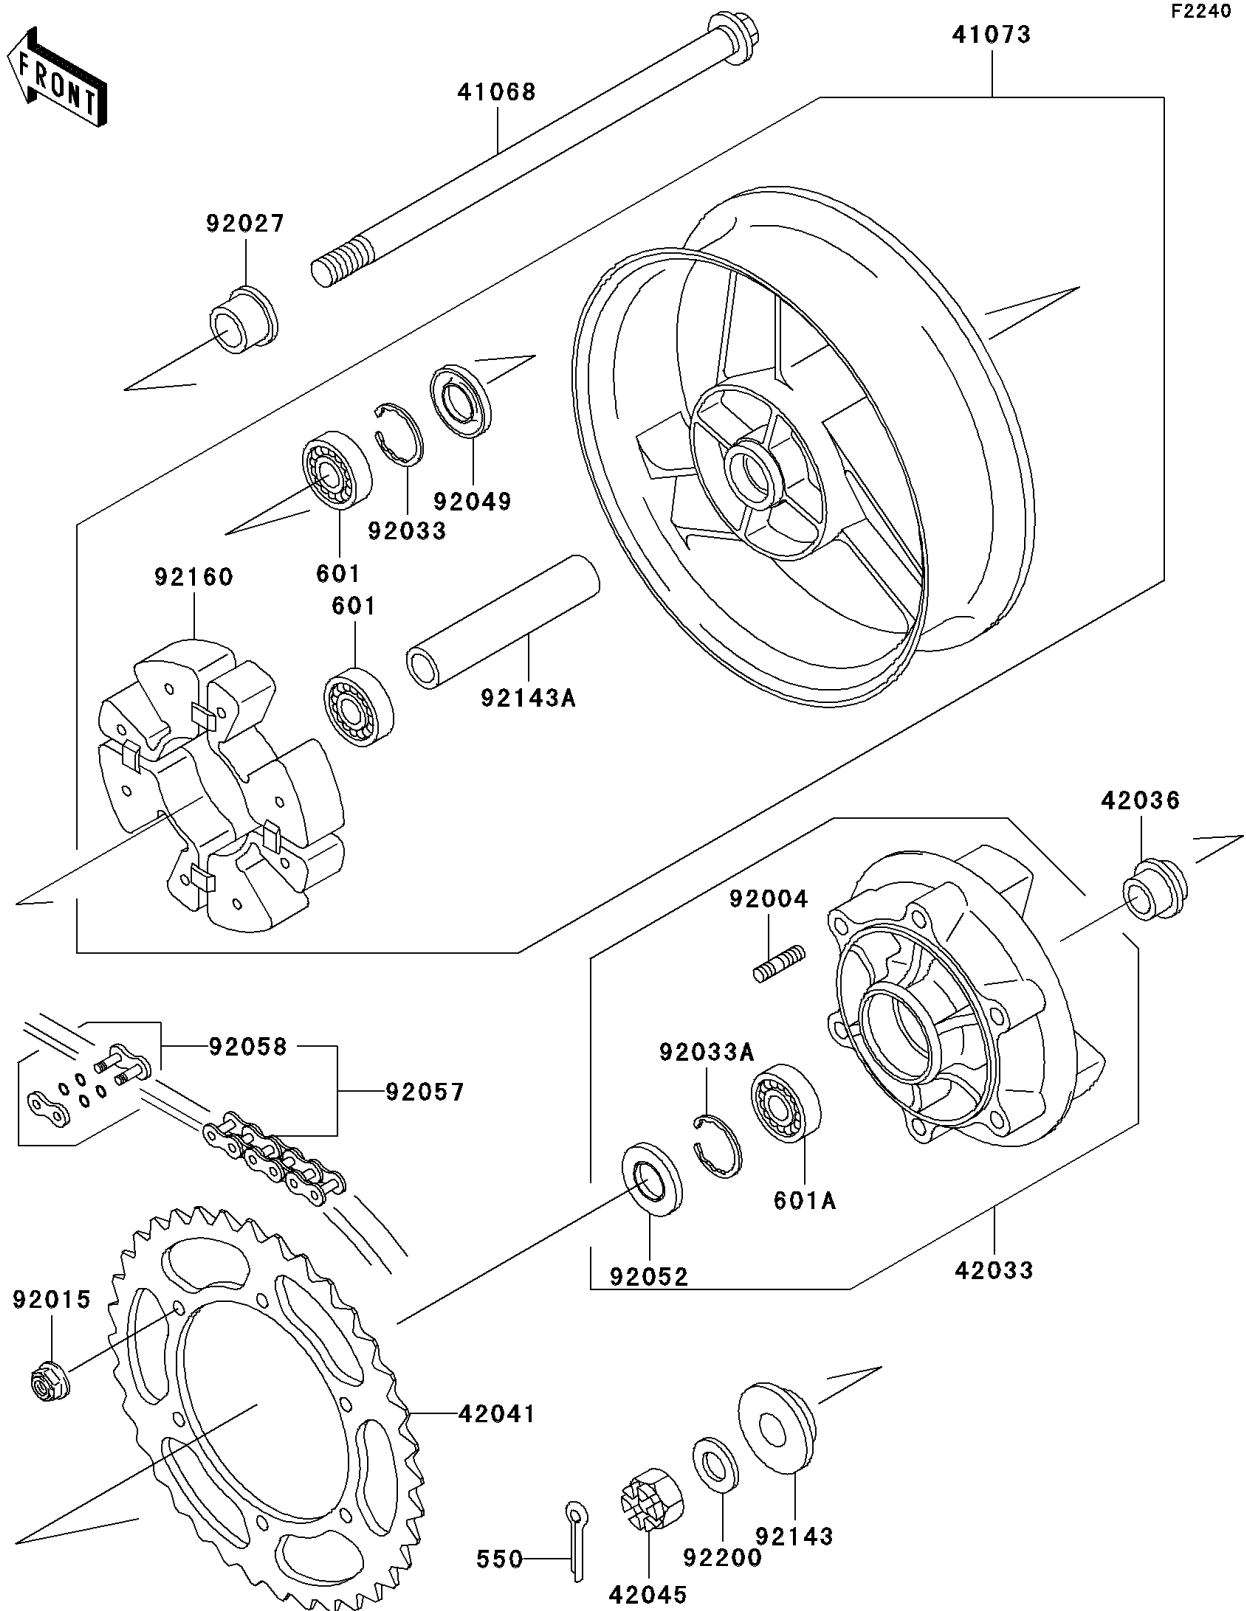

2003 ZZR600 PARTS DIAGRAM

Rear Wheel/Chain

2003 ZZR600 PARTS LIST

Rear Wheel/Chain

ITEM NAME	PART NUMBER	QUANTITY
PIN-COTTER,4.0X35 (Ref # 550)	550D4035	1
BEARING-BALL,6204UUC3 (Ref # 601)	601B6204UU	2
BEARING-BALL,#6205G (Ref # 601A)	601B6205G	1
AXLE,RR (Ref # 41068)	41068-1350	1
WHEEL-ASSY,RR,G.GRAY (Ref # 41073)	41073-1521-GE	1
COUPLING-ASSY,RR HUB (Ref # 42033)	42033-1214	1
SLEEVE,RR HUB,L=23 (Ref # 42036)	42036-1251	1
SPROCKET-HUB,48T (Ref # 42041)	42041-1362	1
NUT,CASTLE,18MM (Ref # 42045)	42045-018	1
STUD,10X19 (Ref # 92004)	92004-1275	6
NUT,FLANGED,10MM (Ref # 92015)	92015-1335	6
COLLAR,RR AXLE,L=21.5 (Ref # 92027)	92027-1902	1
RING-SNAP,47MM (Ref # 92033)	92033-1042	1
RING-SNAP,52MM (Ref # 92033A)	92033-1043	1
SEAL-OIL,BJN28475 (Ref # 92049)	92049-1056	1
SEAL-OIL,TWC35527 (Ref # 92052)	92052-006	1
CHAIN,DRIVE,EK50MV-XX112L (Ref # 92057)	92057-0002	1
JOINT-CHAIN,DRIVE (Ref # 92058)	92058-1098	1
COLLAR,RR AXLE,L=16 (Ref # 92143)	92143-1302	1
COLLAR,RR HUB,L=133 (Ref # 92143A)	92143-1303	1
DAMPER,SHOCK,RR HUB (Ref # 92160)	92160-1399	1
WASHER,19X32X2.6 (Ref # 92200)	92200-1489	1