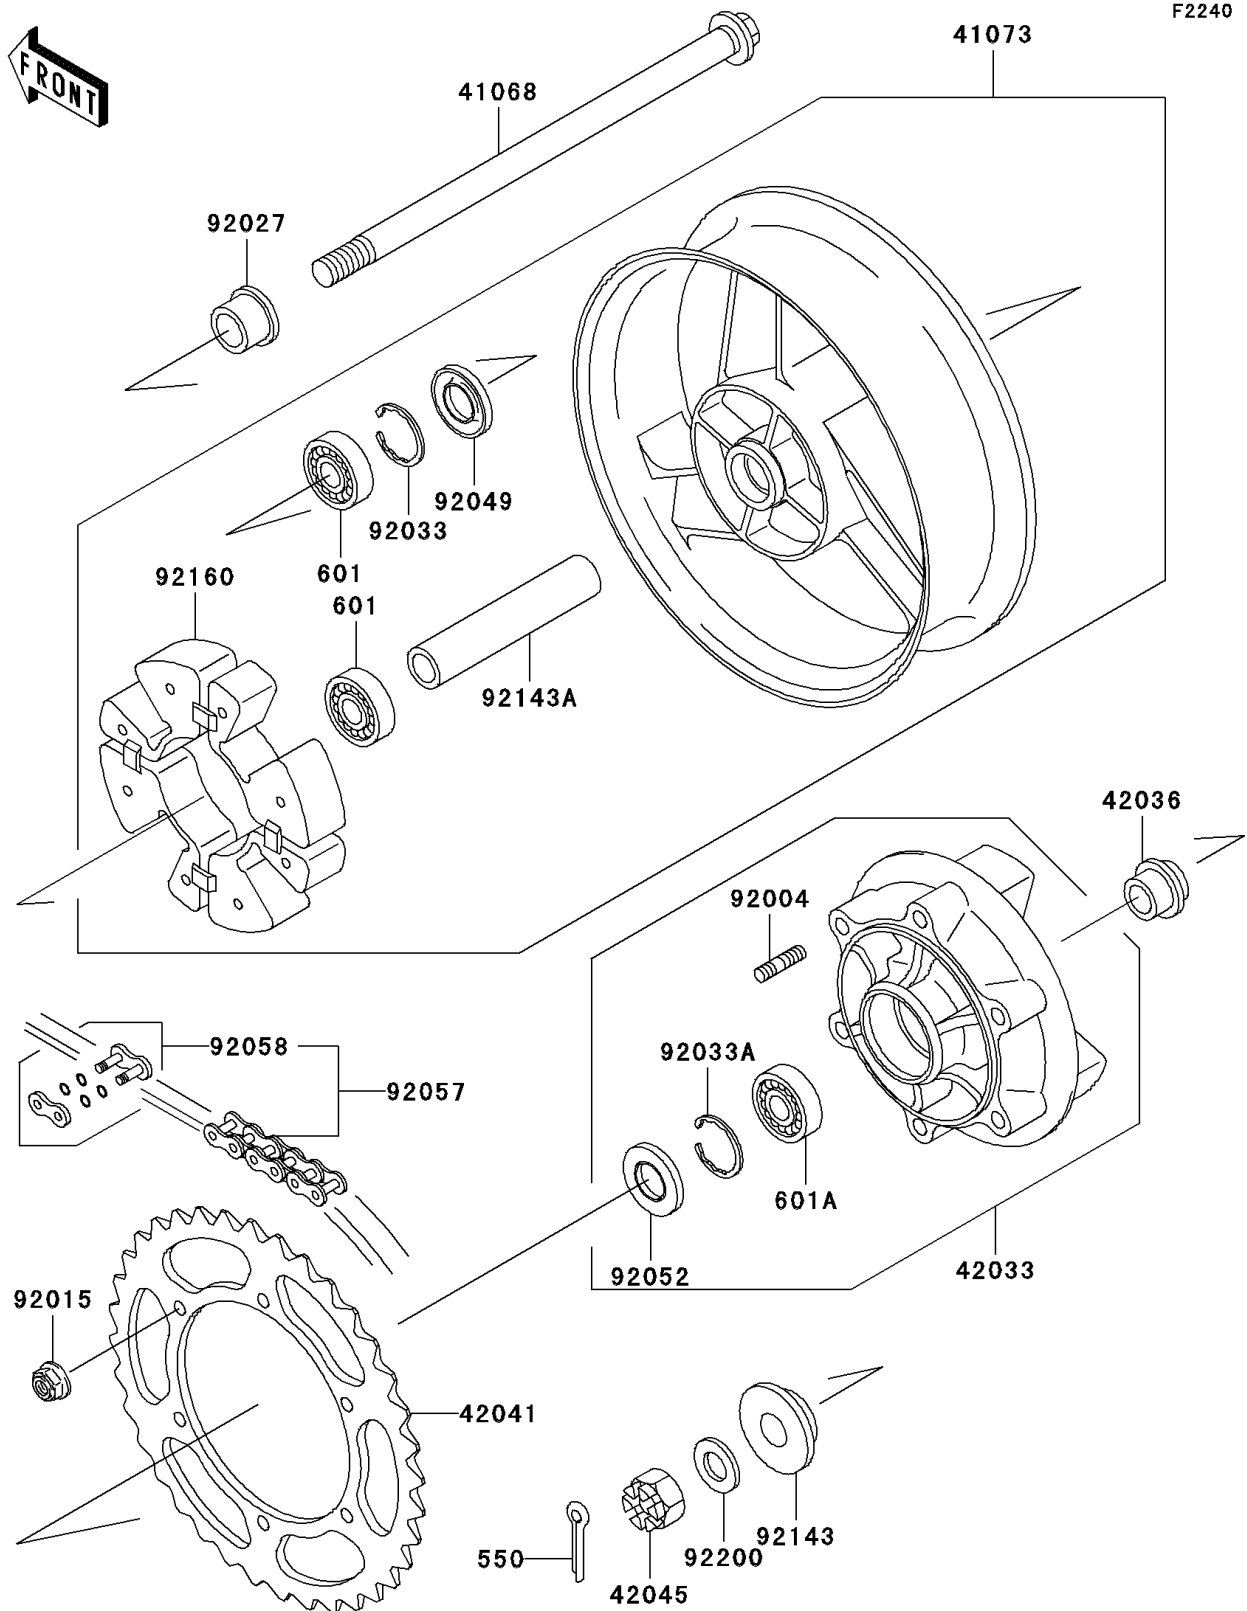

# 2005 ZZR600 (Canada Only) PARTS DIAGRAM

Rear Wheel/Chain

## 2005 ZZR600 (Canada Only) PARTS LIST

### Rear Wheel/Chain

ITEM NAME	PART NUMBER	QUANTITY
PIN-COTTER,4.0X35 (Ref # 550)	550D4035	1
BEARING-BALL,6204UUC3 (Ref # 601)	601B6204UU	2
BEARING-BALL,#6205G (Ref # 601A)	601B6205G	1
AXLE,RR (Ref # 41068)	41068-1350	1
WHEEL-ASSY,RR,G.GRAY (Ref # 41073)	41073-1521-GE	1
COUPLING-ASSY,RR HUB (Ref # 42033)	42033-1214	1
SLEEVE,RR HUB,L=23 (Ref # 42036)	42036-1251	1
SPROCKET-HUB,48T (Ref # 42041)	42041-1362	1
NUT,CASTLE,18MM (Ref # 42045)	42045-018	1
STUD,10X19 (Ref # 92004)	92004-1275	6
NUT,FLANGED,10MM (Ref # 92015)	92015-1335	6
COLLAR,RR AXLE,L=21.5 (Ref # 92027)	92027-1902	1
RING-SNAP,47MM (Ref # 92033)	92033-1042	1
RING-SNAP,52MM (Ref # 92033A)	92033-1043	1
SEAL-OIL,BJN28475 (Ref # 92049)	92049-1056	1
SEAL-OIL,TWC35527 (Ref # 92052)	92052-006	1
CHAIN,DRIVE,EK50MV-XX112L (Ref # 92057)	92057-0002	1
JOINT-CHAIN,DRIVE (Ref # 92058)	92058-1098	1
COLLAR,RR AXLE,L=16 (Ref # 92143)	92143-1302	1
COLLAR,RR HUB,L=133 (Ref # 92143A)	92143-1303	1
DAMPER,SHOCK,RR HUB (Ref # 92160)	92160-1399	1
WASHER,19X32X2.6 (Ref # 92200)	92200-1489	1