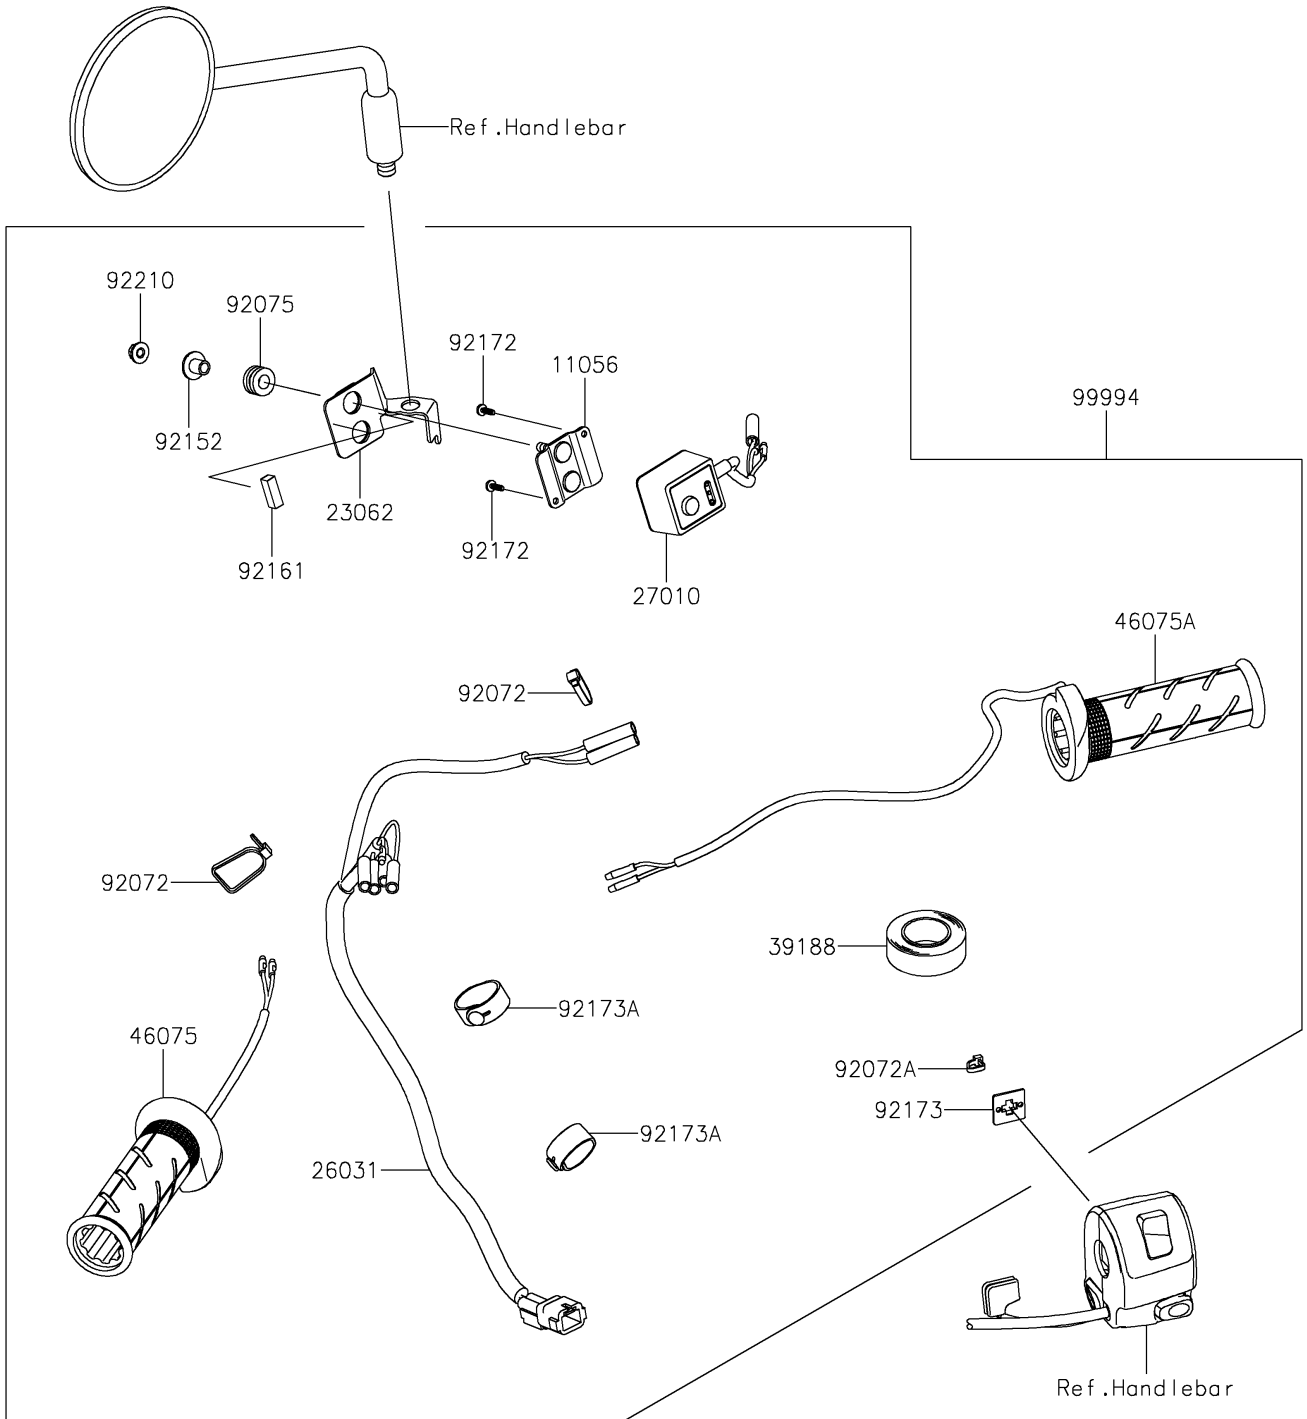

2023 KLR® 650 PARTS DIAGRAM

Accessory(Grip Heater)

F2910C

2023 KLR® 650 PARTS LIST

Accessory(Grip Heater)

ITEM NAME	PART NUMBER	QUANTITY
BRACKET (Ref # 11056)	11056-7296	1
BRACKET-COMP (Ref # 23062)	23062-1325	1
HARNESS (Ref # 26031)	26031-3876	1
SWITCH,HEATED-GRIP,HONDA-ACCES (Ref # 27010)	27010-0126	1
TAPE,HARNESS (Ref # 39188)	39188-0006	1
GRIP,HEATER,LH (Ref # 46075)	46075-0599	1
GRIP,HEATER,RH (Ref # 46075A)	46075-0600	1
BAND,L=152 (Ref # 92072)	92072-3874	2
BAND,L=100 (Ref # 92072A)	92072-3875	1
DAMPER (Ref # 92075)	92075-1912	2
COLLAR (Ref # 92152)	92152-0134	2
DAMPER (Ref # 92161)	92161-1756	2
SCREW,TAPPING,3X10 (Ref # 92172)	92172-0351	2
CLAMP (Ref # 92173)	92173-0812	1
CLAMP (Ref # 92173A)	92173-2194	2
NUT,FLANGED,5MM (Ref # 92210)	92210-0007	2
GRIP HEATER (Ref # 99994)	99994-1501	1