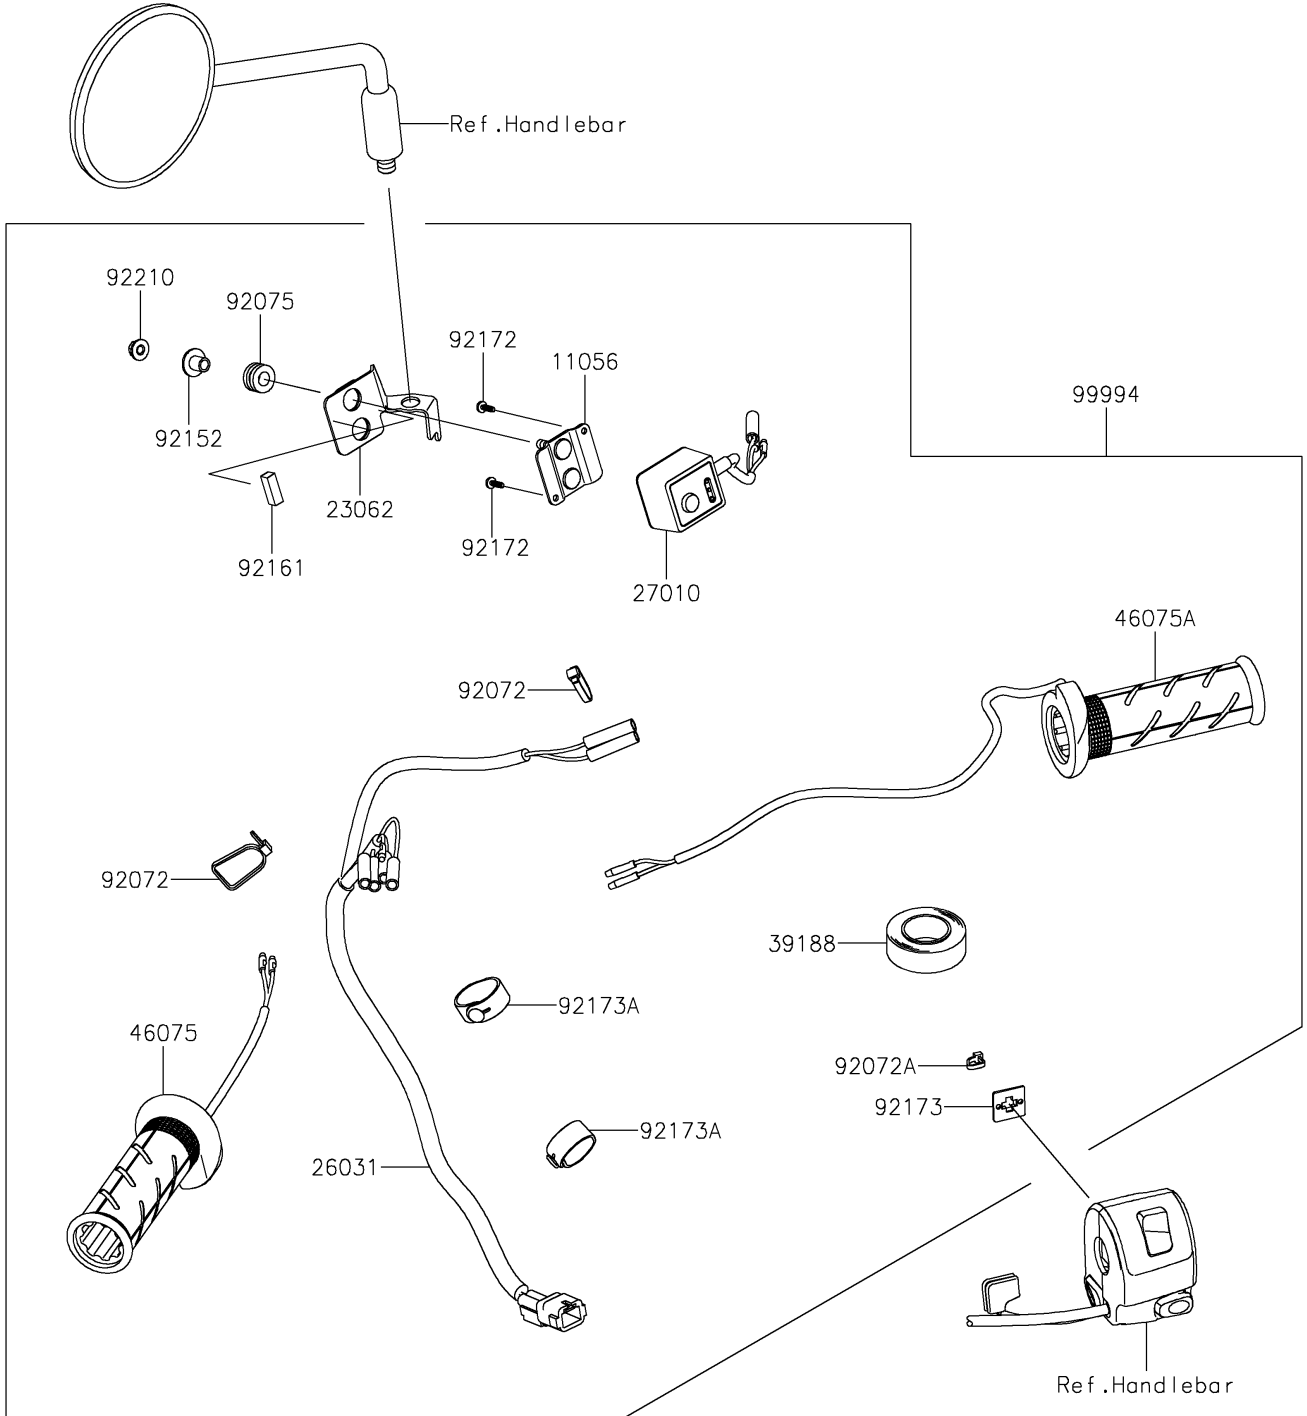

# 2024 KLR650 PARTS DIAGRAM

Accessory(Grip Heater)

F2910C

## 2024 KLR650 PARTS LIST

### Accessory(Grip Heater)

ITEM NAME	PART NUMBER	QUANTITY
BRACKET (Ref # 11056)	11056-7296	1
BRACKET-COMP (Ref # 23062)	23062-1325	1
HARNESS (Ref # 26031)	26031-3876	1
SWITCH,HEATED-GRIP,HONDA-ACCES (Ref # 27010)	27010-0126	1
TAPE,HARNESS (Ref # 39188)	39188-0006	1
GRIP,HEATER,LH (Ref # 46075)	46075-0599	1
GRIP,HEATER,RH (Ref # 46075A)	46075-0600	1
BAND,L=152 (Ref # 92072)	92072-3874	2
BAND,L=100 (Ref # 92072A)	92072-3875	1
DAMPER (Ref # 92075)	92075-1912	2
COLLAR (Ref # 92152)	92152-0134	2
DAMPER (Ref # 92161)	92161-1756	2
SCREW,TAPPING,3X10 (Ref # 92172)	92172-0351	2
CLAMP (Ref # 92173)	92173-0812	1
CLAMP (Ref # 92173A)	92173-2194	2
NUT,FLANGED,5MM (Ref # 92210)	92210-0007	2
GRIP HEATER (Ref # 99994)	99994-1501	1