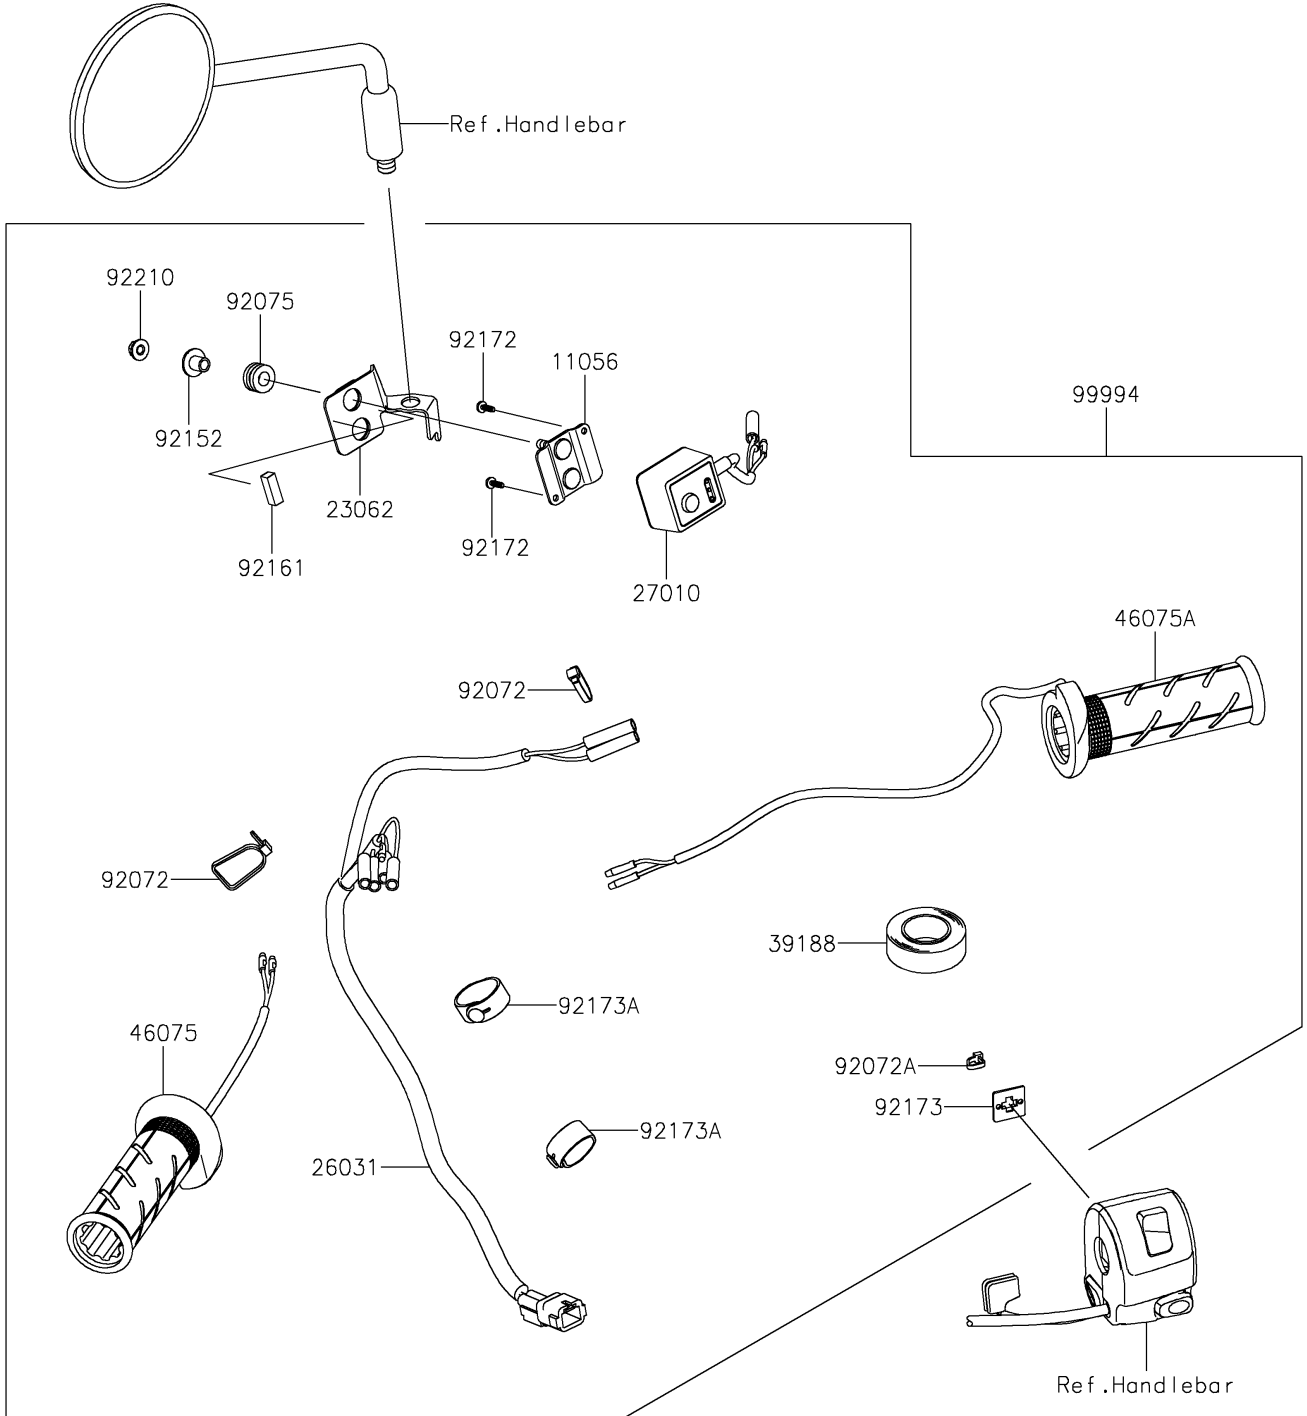

2025 KLR650 PARTS DIAGRAM

Accessory(Grip Heater)

F2910C

2025 KLR650 PARTS LIST

Accessory(Grip Heater)

ITEM NAME	PART NUMBER	QUANTITY
BRACKET (Ref # 11056)	11056-7296	1
BRACKET-COMP (Ref # 23062)	23062-1325	1
HARNESS (Ref # 26031)	26031-3876	1
SWITCH,HEATED-GRIP,HONDA-ACCES (Ref # 27010)	27010-0126	1
TAPE,HARNESS (Ref # 39188)	39188-0006	1
GRIP,HEATER,LH (Ref # 46075)	46075-0599	1
GRIP,HEATER,RH (Ref # 46075A)	46075-0600	1
BAND,L=152 (Ref # 92072)	92072-3874	2
BAND,L=100 (Ref # 92072A)	92072-3875	1
DAMPER (Ref # 92075)	92075-1912	2
COLLAR (Ref # 92152)	92152-0134	2
DAMPER (Ref # 92161)	92161-1756	2
SCREW,TAPPING,3X10 (Ref # 92172)	92172-0351	2
CLAMP (Ref # 92173)	92173-0812	1
CLAMP (Ref # 92173A)	92173-2194	2
NUT,FLANGED,5MM (Ref # 92210)	92210-0007	2
GRIP HEATER (Ref # 99994)	99994-1501	1