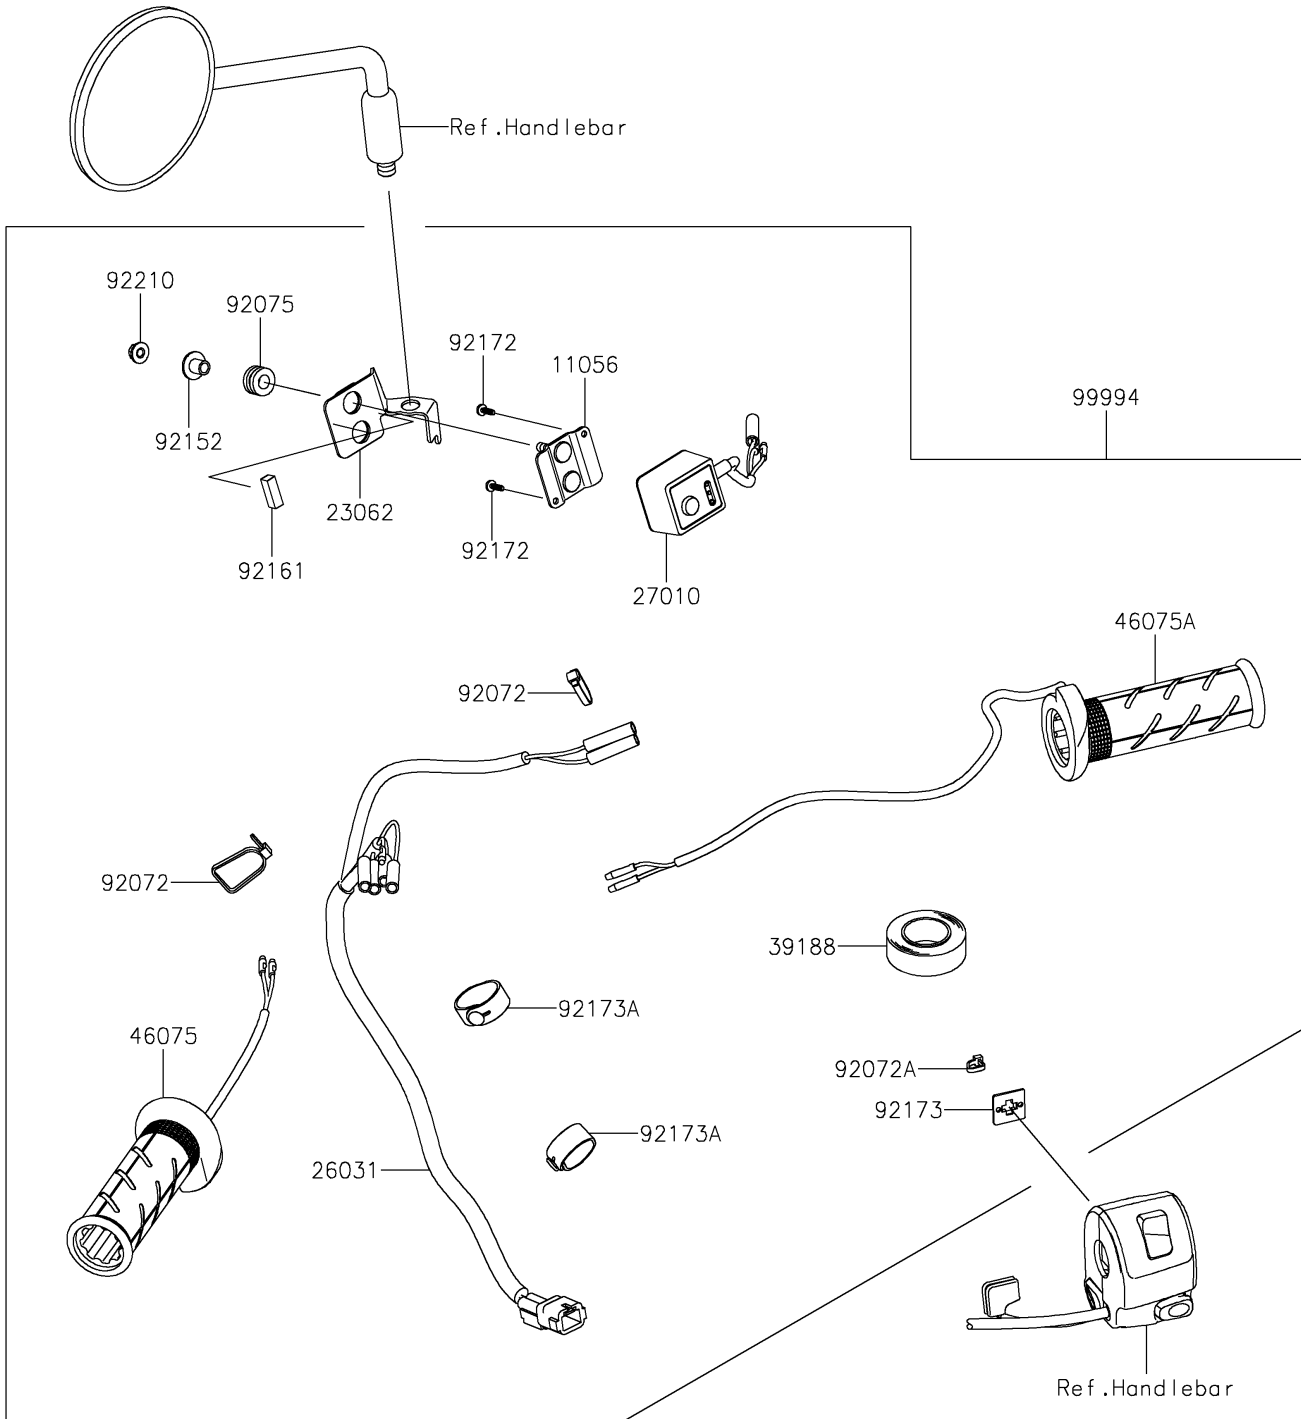

# 2023 KLR<sup>®</sup> 650 PARTS DIAGRAM

Accessory(Grip Heater)

F2910C

## 2023 KLR® 650 PARTS LIST

### Accessory(Grip Heater)

ITEM NAME	PART NUMBER	QUANTITY
BRACKET (Ref # 11056)	11056-7296	1
BRACKET-COMP (Ref # 23062)	23062-1325	1
HARNESS (Ref # 26031)	26031-3876	1
SWITCH,HEATED-GRIP,HONDA-ACCES (Ref # 27010)	27010-0126	1
TAPE,HARNESS (Ref # 39188)	39188-0006	1
GRIP,HEATER,LH (Ref # 46075)	46075-0599	1
GRIP,HEATER,RH (Ref # 46075A)	46075-0600	1
BAND,L=152 (Ref # 92072)	92072-3874	2
BAND,L=100 (Ref # 92072A)	92072-3875	1
DAMPER (Ref # 92075)	92075-1912	2
COLLAR (Ref # 92152)	92152-0134	2
DAMPER (Ref # 92161)	92161-1756	2
SCREW,TAPPING,3X10 (Ref # 92172)	92172-0351	2
CLAMP (Ref # 92173)	92173-0812	1
CLAMP (Ref # 92173A)	92173-2194	2
NUT,FLANGED,5MM (Ref # 92210)	92210-0007	2
GRIP HEATER (Ref # 99994)	99994-1501	1