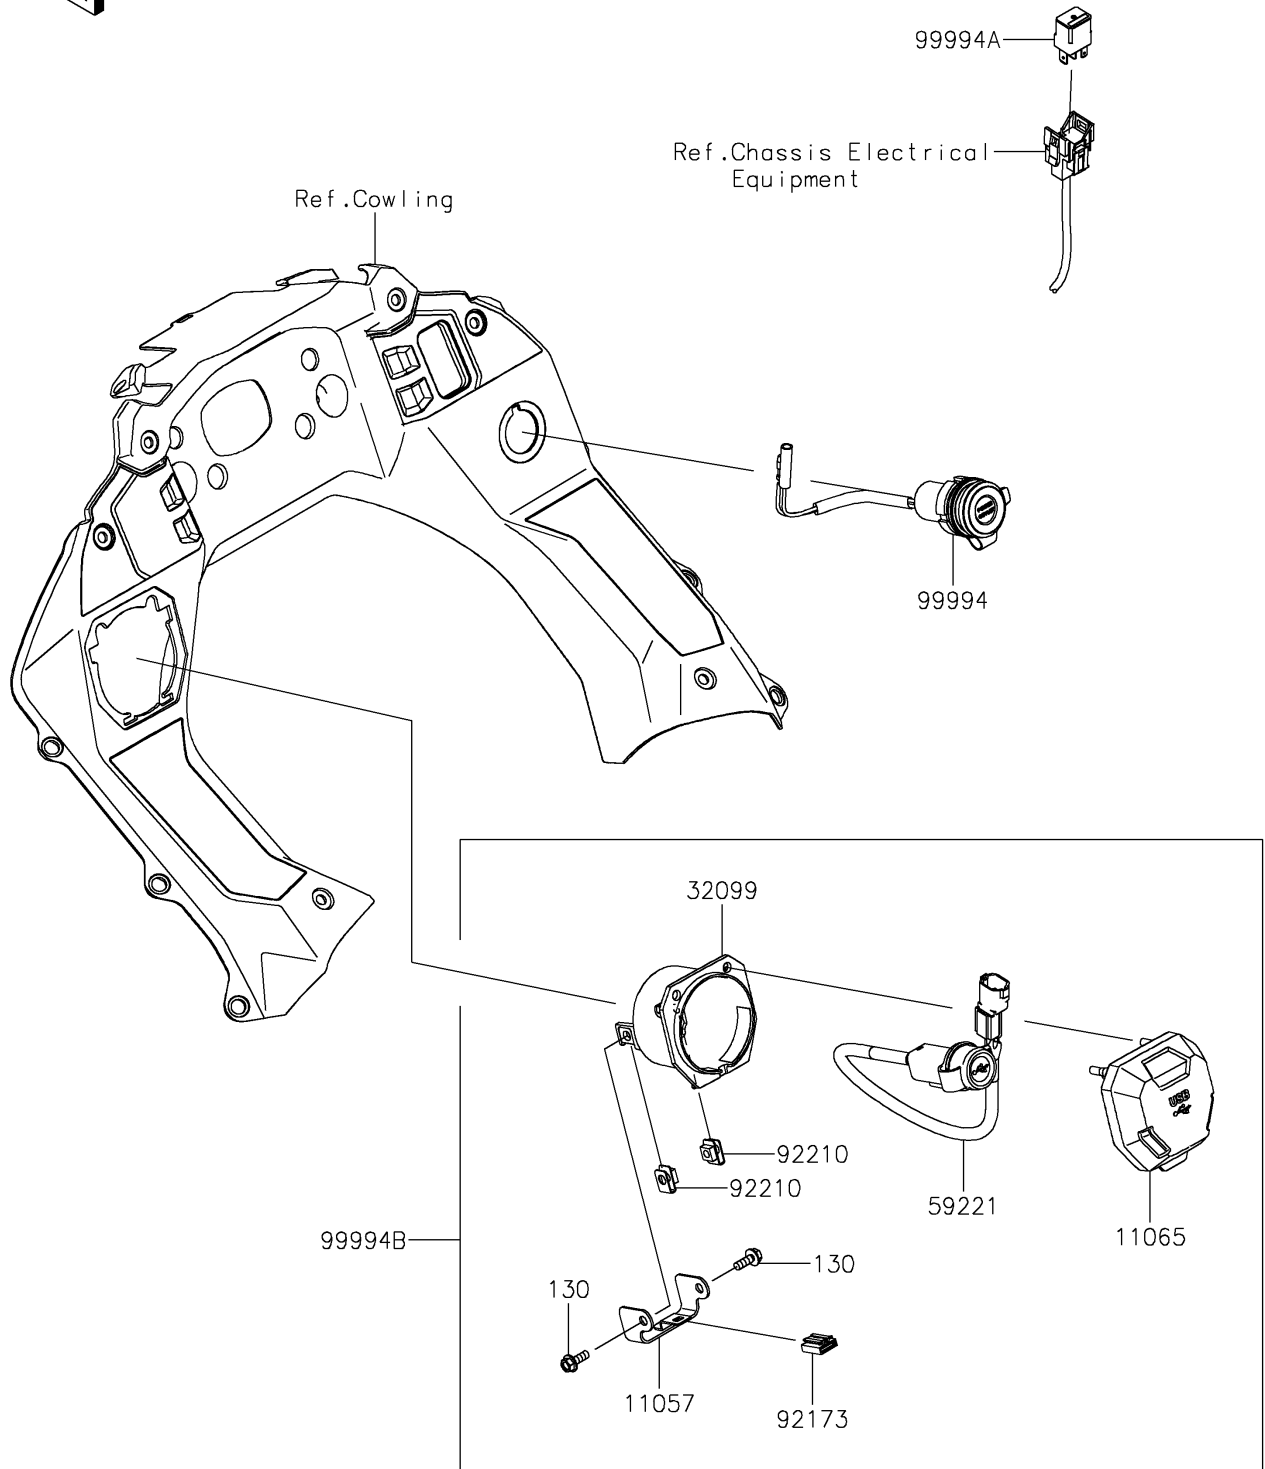

2023 KLR® 650 PARTS DIAGRAM

Accessory(DC and USB Output)

F2910D

2023 KLR® 650 PARTS LIST

Accessory(DC and USB Output)

ITEM NAME	PART NUMBER	QUANTITY
-----------	-------------	----------