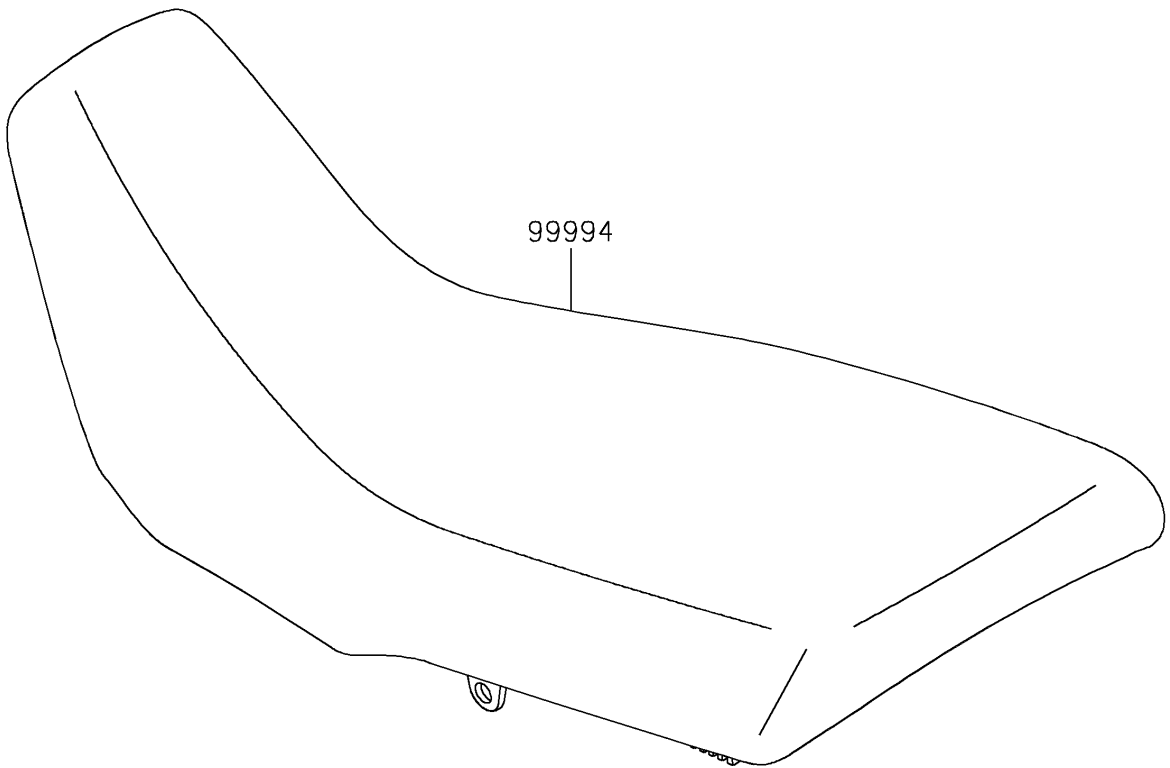

# 2023 KLR® 650 PARTS DIAGRAM

Accessory(Seat)

F2910E

## 2023 KLR® 650 PARTS LIST

Accessory(Seat)

ITEM NAME	PART NUMBER	QUANTITY
LOW SEAT,BLACK+SIL (Ref # 99994)	99994-1503-64U	1