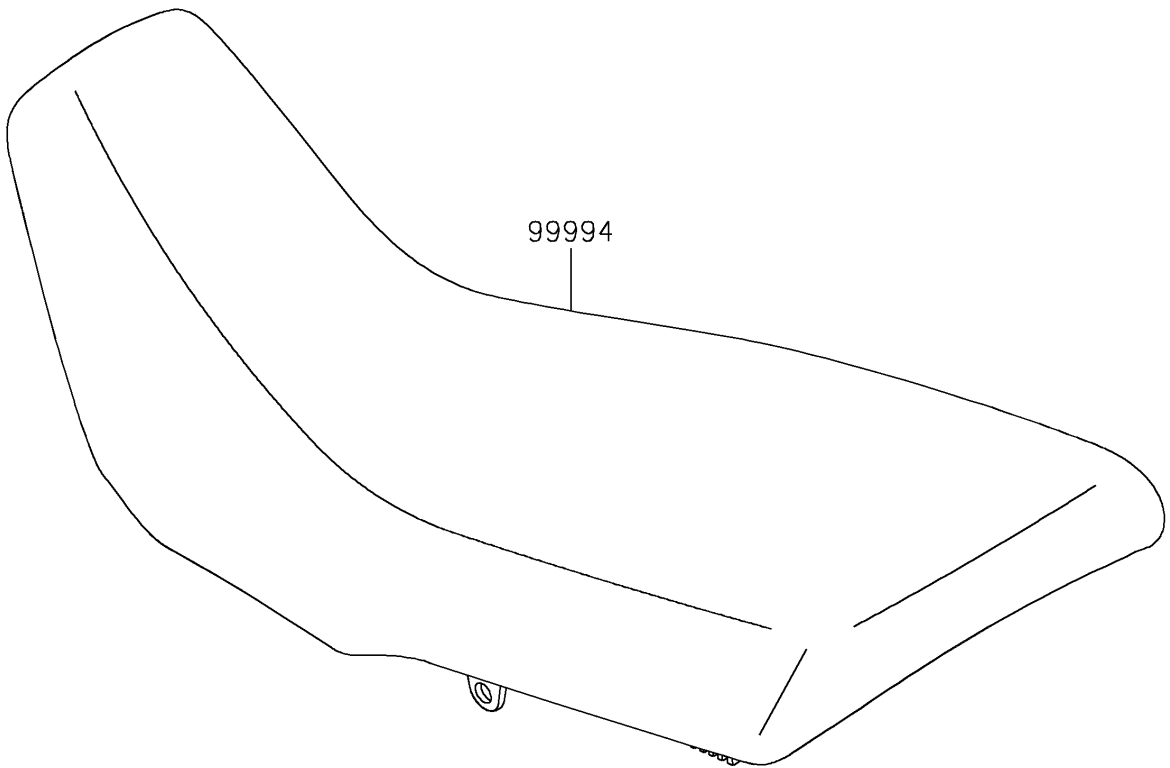

# 2024 KLR650 PARTS DIAGRAM

Accessory(Seat)

F2910E

## 2024 KLR650 PARTS LIST

Accessory(Seat)

ITEM NAME	PART NUMBER	QUANTITY
LOW SEAT,BLACK+SIL (Ref # 99994)	99994-1503-64U	1