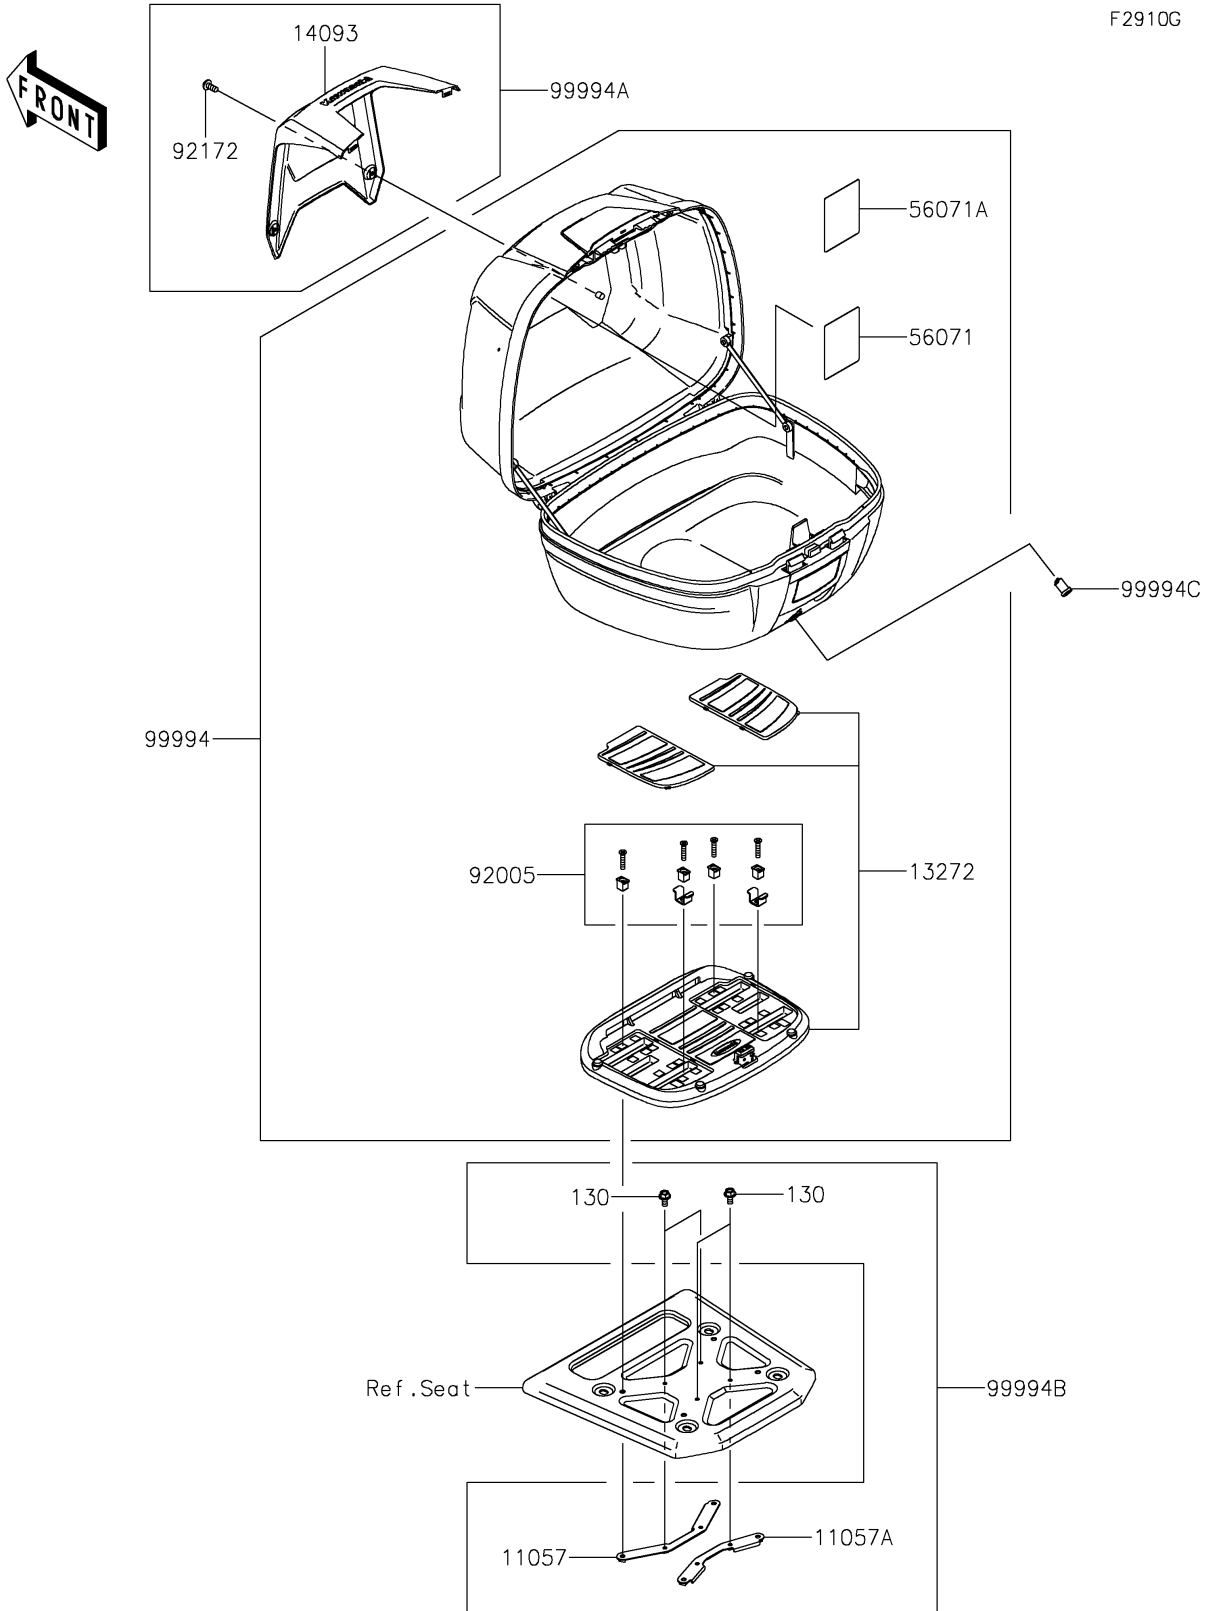

2023 KLR® 650 PARTS DIAGRAM

Accessory(Topcase)

F2910G

2023 KLR® 650 PARTS LIST

Accessory(Topcase)

ITEM NAME	PART NUMBER	QUANTITY
BRACKET (Ref # 11057)	11057-7099	1
BRACKET (Ref # 11057A)	11057-7100	1
PLATE, TOPCASE BASE (Ref # 13272)	13272-3743	1
COVER, TOPCASE, M.P. SILVER (Ref # 14093)	14093-1067-GU	1
LABEL-WARNING, MAX LOAD (Ref # 56071)	56071-0940	1
LABEL-WARNING, PICTOGRAM (Ref # 56071A)	56071-1043	1
FITTING (Ref # 92005)	92005-1428	1
SCREW, SOCKET, 5X14 (Ref # 92172)	92172-0823	2
TOPCASE (Ref # 99994)	99994-1493	1
PANEL-TOPCASE, M.P. SILVER (Ref # 99994A)	99994-1494-GU	1
FITTING-TOPCASE (Ref # 99994B)	99994-1495	1
ROTOR(INNER GROOVE) (Ref # 99994C)	99994-1496	1
BOLT-FLANGED, 5X10 (Ref # 130)	130BA0510	4