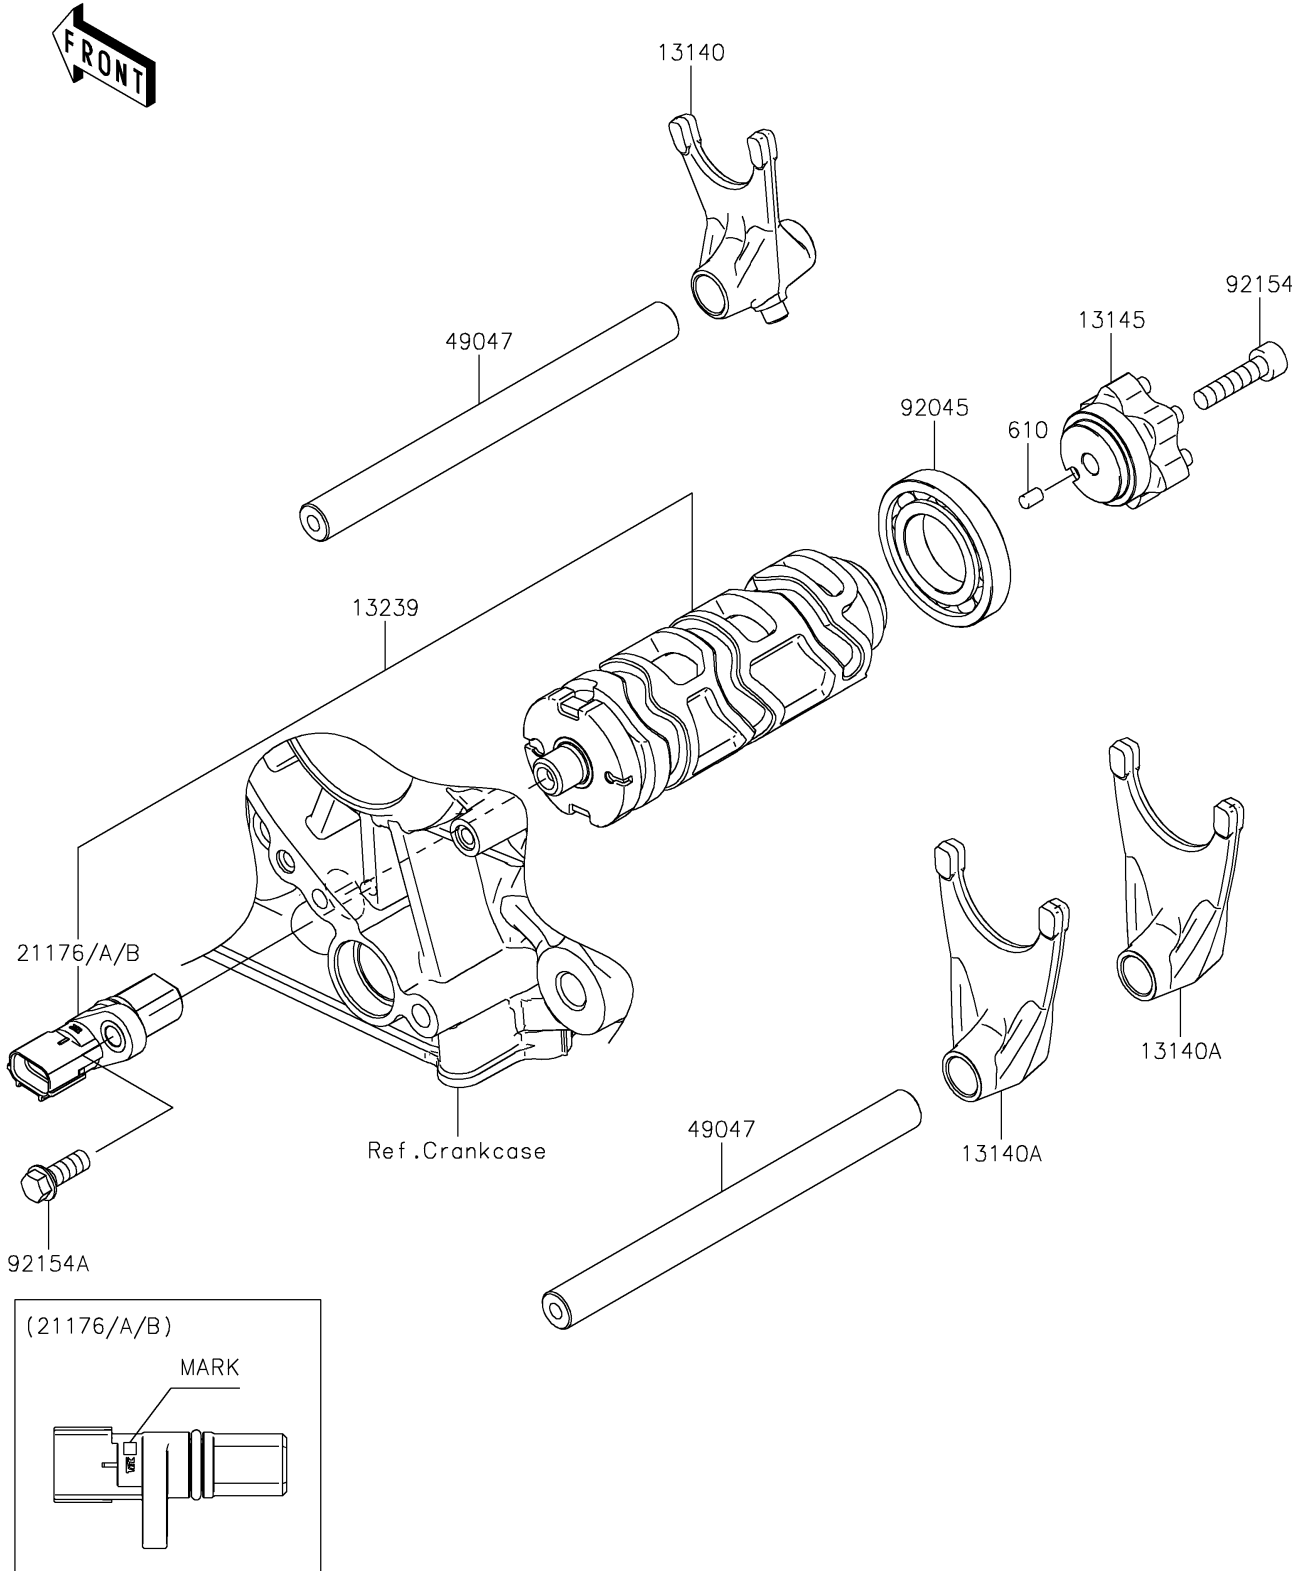

# 2025 Z900RS ABS PARTS DIAGRAM

Gear Change Drum/Shift Fork(s)

E1362

## 2025 Z900RS ABS PARTS LIST

### Gear Change Drum/Shift Fork(s)

ITEM NAME	PART NUMBER	QUANTITY
FORK-SHIFT (Ref # 13140)	13140-0061	1
FORK-SHIFT (Ref # 13140A)	13140-0062	2
CAM-CHANGE DRUM (Ref # 13145)	13145-0568	1
DRUM-ASSY-CHANGE (Ref # 13239)	13239-0581	1
SENSOR,GEAR POSITION,M MARK (Ref # 21176)	21176-0825	1
SENSOR,GEAR POSITION,H MARK (Ref # 21176A)	21176-0845	1
SENSOR,GEAR POSITION,L MARK (Ref # 21176B)	21176-0846	1
ROD-SHIFT (Ref # 49047)	49047-0644	2
BEARING-BALL,16005 (Ref # 92045)	92045-1045	1
BOLT,SOCKET,6X25 (Ref # 92154)	92154-0477	1
BOLT,FLANGED,6X16 (Ref # 92154A)	92154-2096	1
ROLLER,4X6 (Ref # 610)	610A0406	1