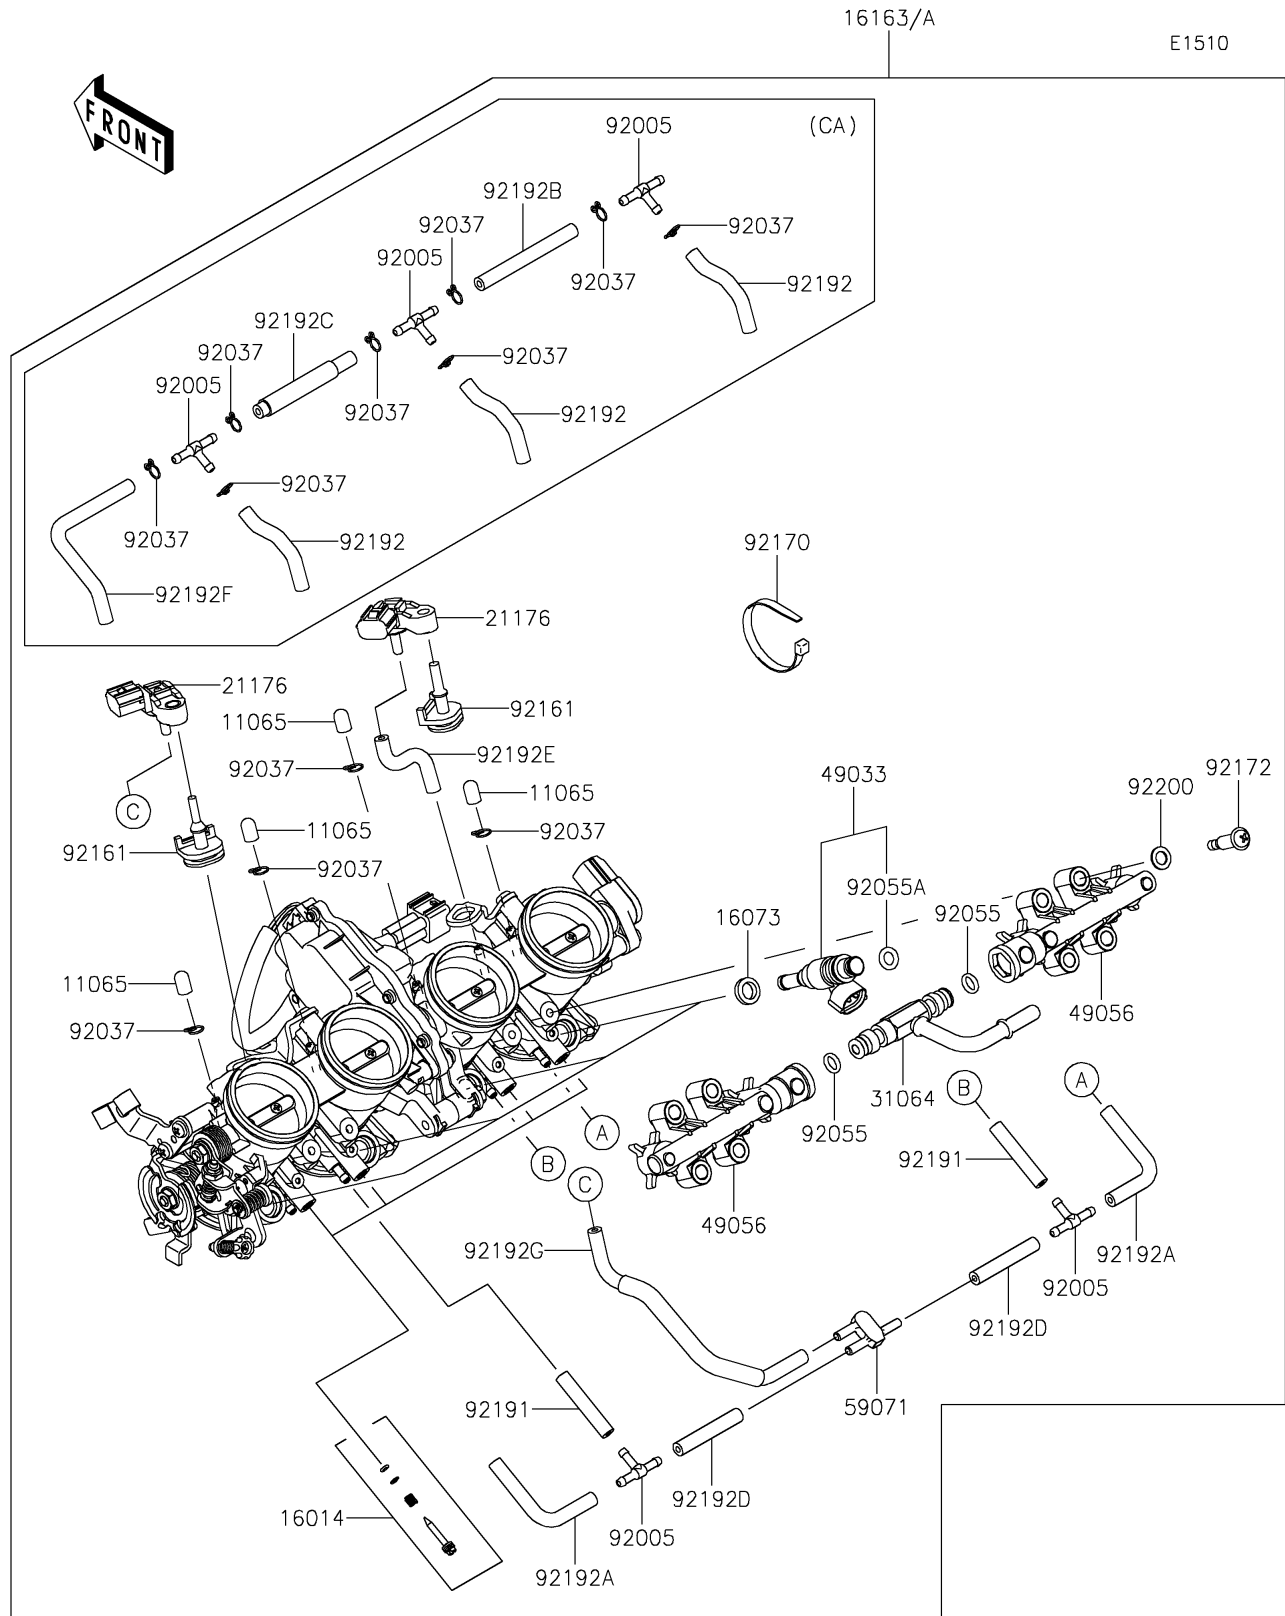

# 2025 Z900RS ABS PARTS DIAGRAM

Throttle

## 2025 Z900RS ABS PARTS LIST

### Throttle

ITEM NAME	PART NUMBER	QUANTITY
CAP (Ref # 11065)	11065-0072	4
SCREW-PILOT AIR (Ref # 16014)	16014-0017	4
INSULATOR,INJECTER (Ref # 16073)	16073-1123	4
THROTTLE-ASSY (Ref # 16163)	16163-1254	1
THROTTLE-ASSY (Ref # 16163A)	16163-1255	1
SENSOR,PRESSURE (Ref # 21176)	21176-0906	2
PIPE-COMP (Ref # 31064)	31064-0692	1
NOZZLE-INJECTION (Ref # 49033)	49033-0034	4
PIPE-INJECTION (Ref # 49056)	49056-0049	2
JOINT (Ref # 59071)	59071-0022	1
FITTING (Ref # 92005)	92005-1380	5
CLAMP,TUBE (Ref # 92037)	92037-1124	12
RING-O (Ref # 92055)	92055-0761	2
RING-O,REGULATOR-FUEL (Ref # 92055A)	92055-2187	4
DAMPER (Ref # 92161)	92161-0673	2
CLAMP (Ref # 92170)	92170-3749	1
SCREW,PIPE INJECTION (Ref # 92172)	92172-0828	4
TUBE,3.2X7.4X40 (Ref # 92191)	92191-1551	2
TUBE,3.5X7.5X55 (Ref # 92192)	92192-1349	3
TUBE,3.2X7.4X75 (Ref # 92192A)	92192-1446	2
TUBE,3.5X7.5X70 (Ref # 92192B)	92192-1447	1
TUBE,3.5X7.5X115 (Ref # 92192C)	92192-1495	1
TUBE,3.2X7.4X45 (Ref # 92192D)	92192-1617	2
TUBE,3.2X7.4X55 (Ref # 92192E)	92192-1802	1
TUBE,3.5X7.5X115 (Ref # 92192F)	92192-1804	1
TUBE,3.2X7.4X175 (Ref # 92192G)	92192-1805	1
WASHER (Ref # 92200)	92200-3807	4
FITTING (Ref # 92005)	92005-1380	2
CLAMP,TUBE (Ref # 92037)	92037-1124	4