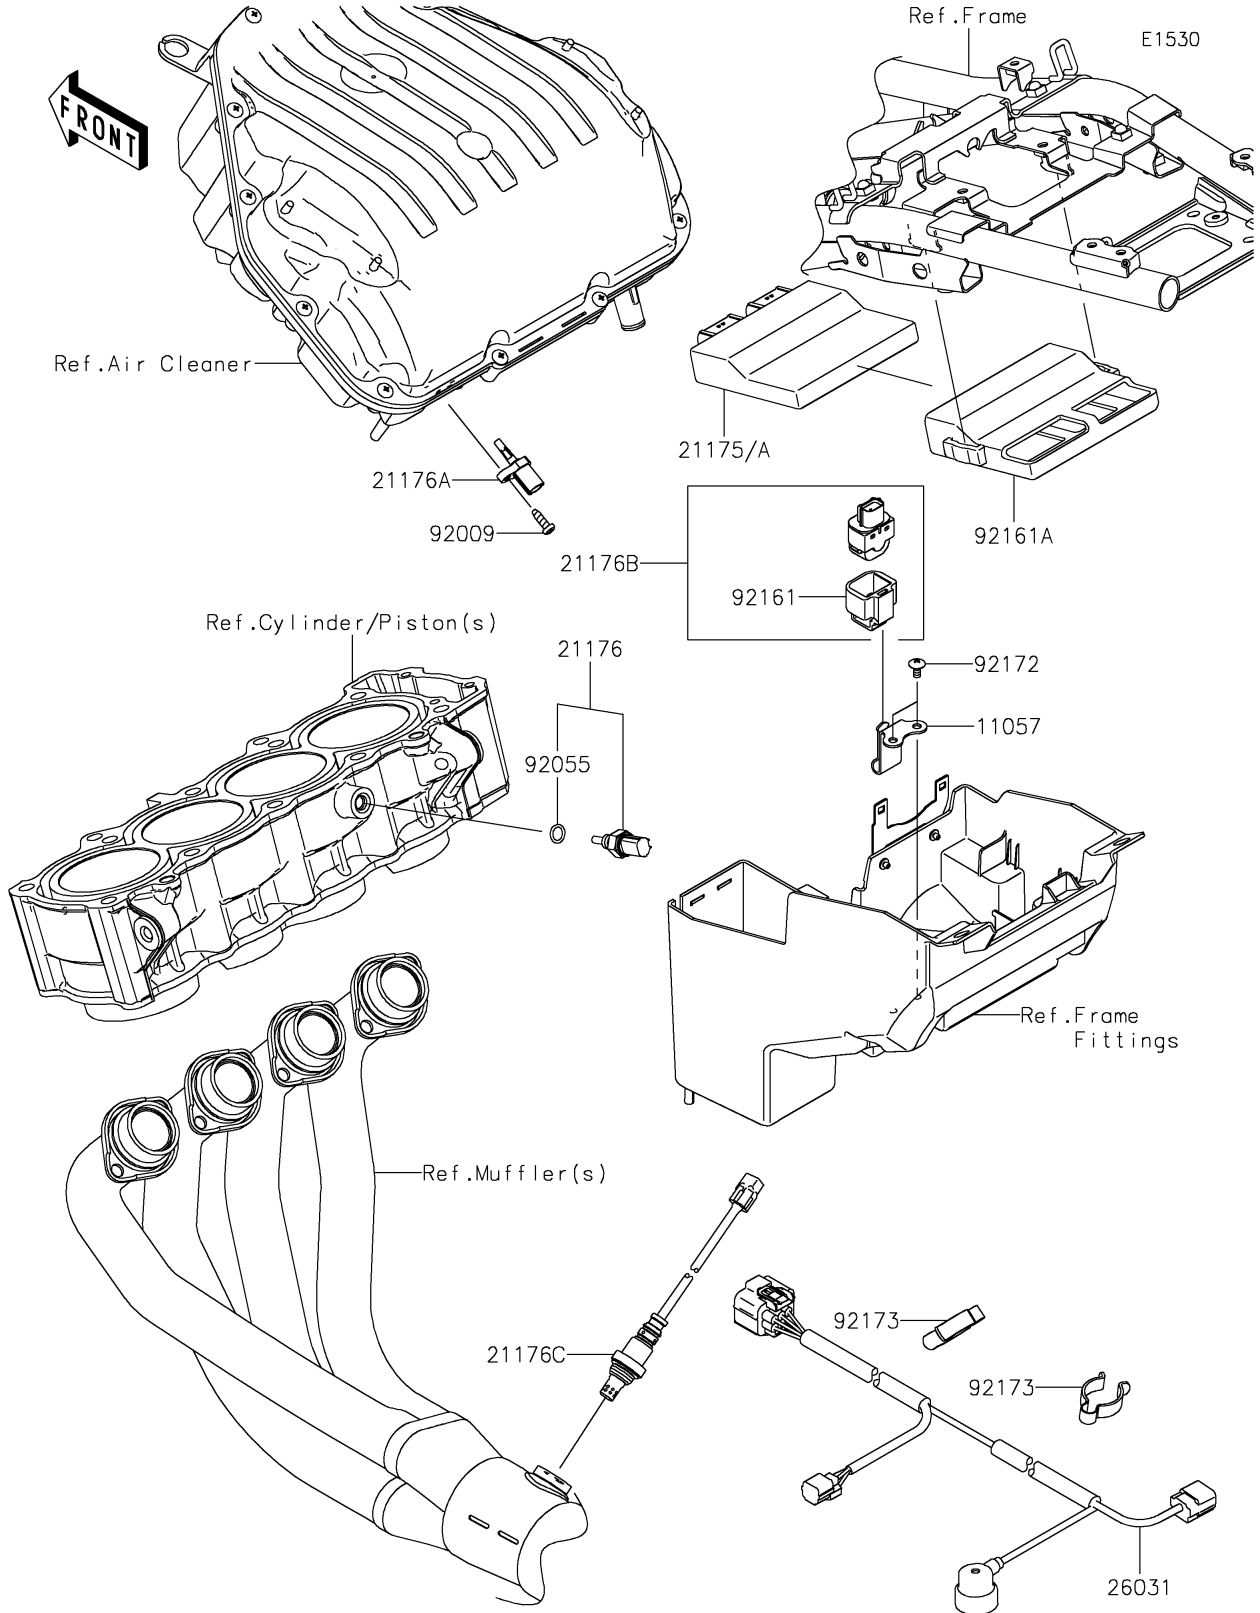

2025 Z900RS ABS PARTS DIAGRAM

Fuel Injection

2025 Z900RS ABS PARTS LIST

Fuel Injection

ITEM NAME	PART NUMBER	QUANTITY
BRACKET,VEHICLE DOWN SENSOR (Ref # 11057)	11057-0896	1
CONTROL UNIT-ELECTRONIC (Ref # 21175)	21175-1689	1
CONTROL UNIT-ELECTRONIC (Ref # 21175A)	21175-1690	1
SENSOR,WATER TEMP (Ref # 21176)	21176-0009	1
SENSOR,AIR TEMPERATURE (Ref # 21176A)	21176-0048	1
SENSOR,VEHICLE-DOWN (Ref # 21176B)	21176-0704	1
SENSOR,OXYGEN (Ref # 21176C)	21176-0851	1
HARNESS,SUB (Ref # 26031)	26031-3776	1
SCREW,TAPPING,5X16 (Ref # 92009)	92009-1984	1
RING-O,9.5X1.9 (Ref # 92055)	92055-0016	1
DAMPER (Ref # 92161)	92161-0951	1
DAMPER,ECU (Ref # 92161A)	92161-2282	1
SCREW,TAPPING,5X10 (Ref # 92172)	92172-0262	2
CLAMP (Ref # 92173)	92173-2419	2