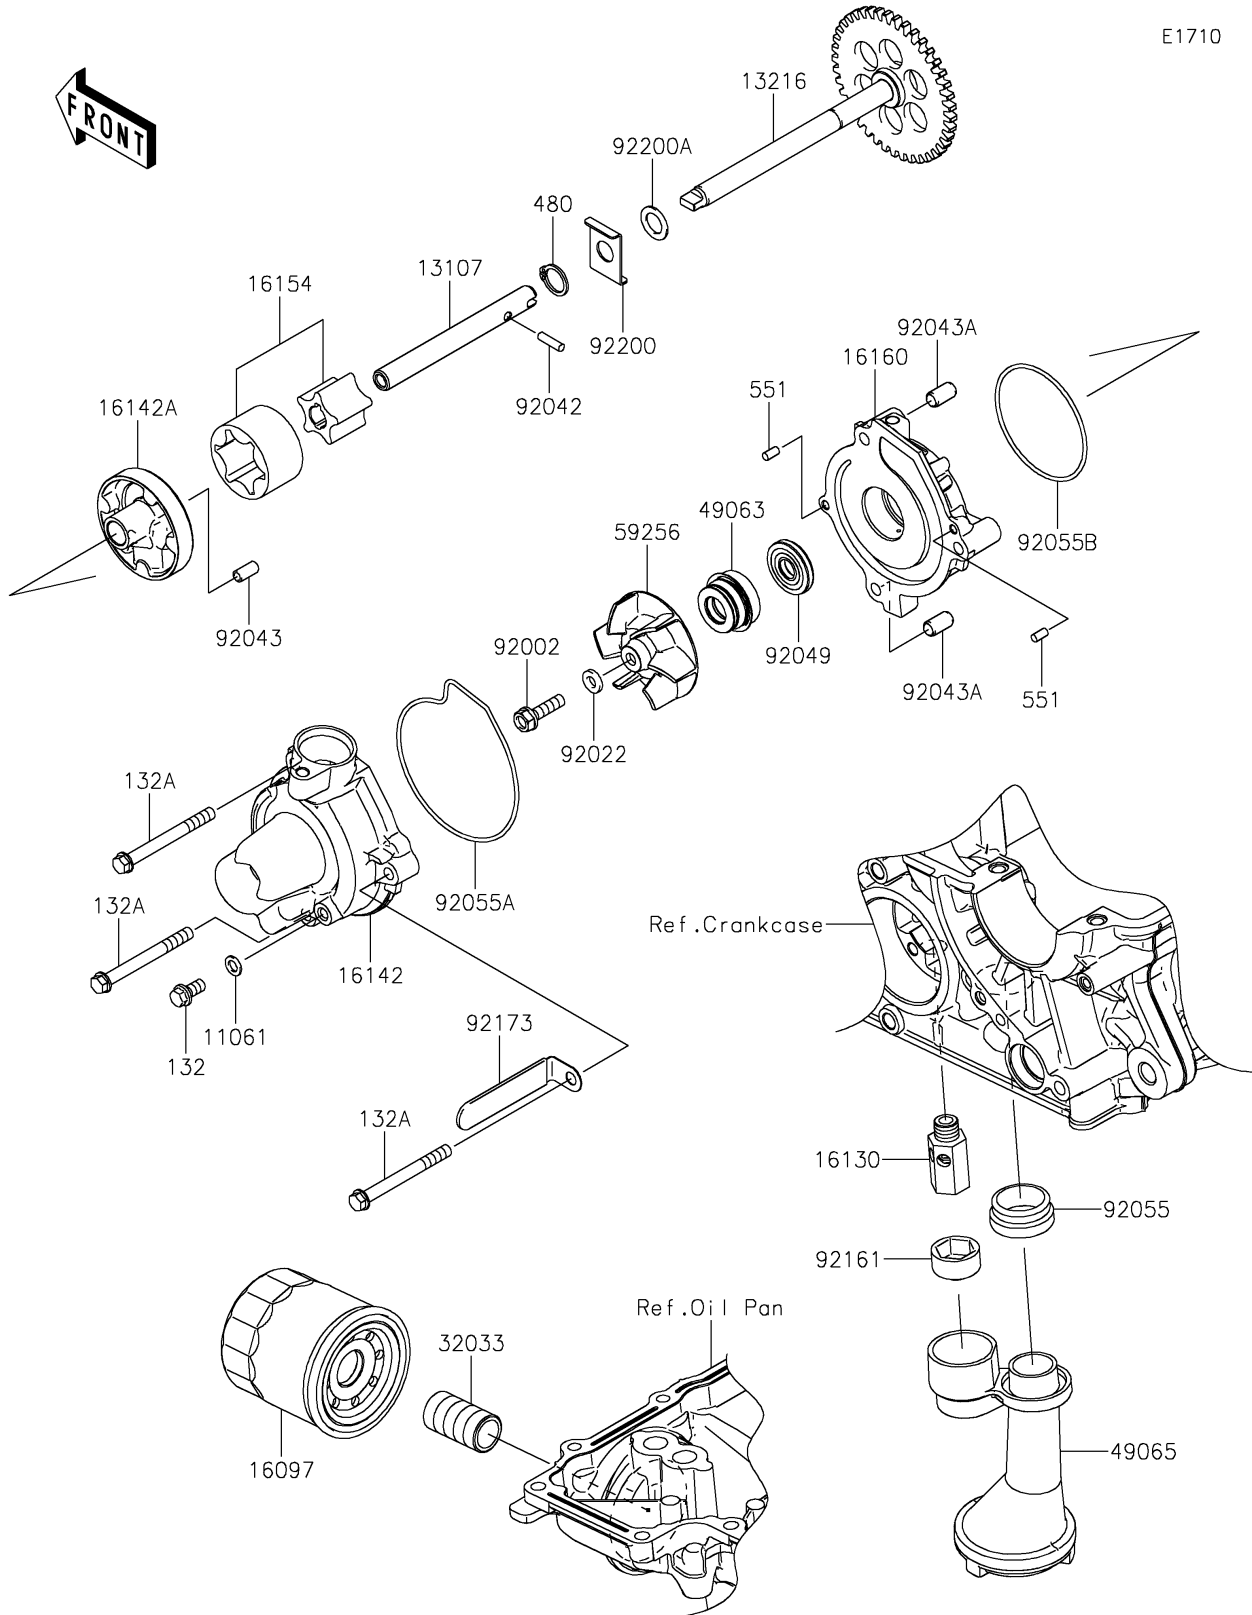

2025 Z900RS ABS PARTS DIAGRAM

Oil Pump/Oil Filter

E1710

2025 Z900RS ABS PARTS LIST

Oil Pump/Oil Filter

ITEM NAME	PART NUMBER	QUANTITY
GASKET (Ref # 11061)	11061-0107	1
SHAFT (Ref # 13107)	13107-0214	1
GEAR-COMP,OIL PUMP,41T (Ref # 13216)	13216-0020	1
FILTER-ASSY-OIL (Ref # 16097)	16097-0008	1
VALVE-ASSY-RELIEF (Ref # 16130)	16130-0013	1
COVER-PUMP (Ref # 16142)	16142-0746	1
COVER-PUMP (Ref # 16142A)	16142-0764	1
ROTOR-PUMP (Ref # 16154)	16154-0708	1
BODY (Ref # 16160)	16160-0796	1
PIPE,OIL FILTER (Ref # 32033)	32033-1535	1
SEAL-MECHANICAL (Ref # 49063)	49063-1055	1
FILTER-OIL (Ref # 49065)	49065-0026	1
IMPELLER (Ref # 59256)	59256-0555	1
BOLT,6X22 (Ref # 92002)	92002-1154	1
WASHER,6.1X12X1 (Ref # 92022)	92022-077	1
PIN,DOWEL,4X13.8 (Ref # 92042)	92042-030	1
PIN,4.2X6X12 (Ref # 92043)	92043-1262	1
PIN,6.2X8X14 (Ref # 92043A)	92043-1263	2
SEAL-OIL (Ref # 92049)	92049-0798	1
RING-O,OIL FILTER (Ref # 92055)	92055-1503	1
RING-O,WATER PUMP COVER (Ref # 92055A)	92055-1571	1
RING-O,59.6X2.4 (Ref # 92055B)	92055-3018	1
DAMPER (Ref # 92161)	92161-0070	1
CLAMP (Ref # 92173)	92173-1201	1
WASHER (Ref # 92200)	92200-0410	1
WASHER (Ref # 92200A)	92200-1009	1
BOLT-FLANGED-SMALL,6X12 (Ref # 132)	132BA0612	1
BOLT-FLANGED-SMALL,6X60 (Ref # 132A)	132BC0660	3
CIRCLIP-TYPE-C,11MM (Ref # 480)	480J1100	1

2025 Z900RS ABS PARTS LIST

Oil Pump/Oil Filter

ITEM NAME	PART NUMBER	QUANTITY
PIN-DOWEL,4X8 (Ref # 551)	551A0408	2