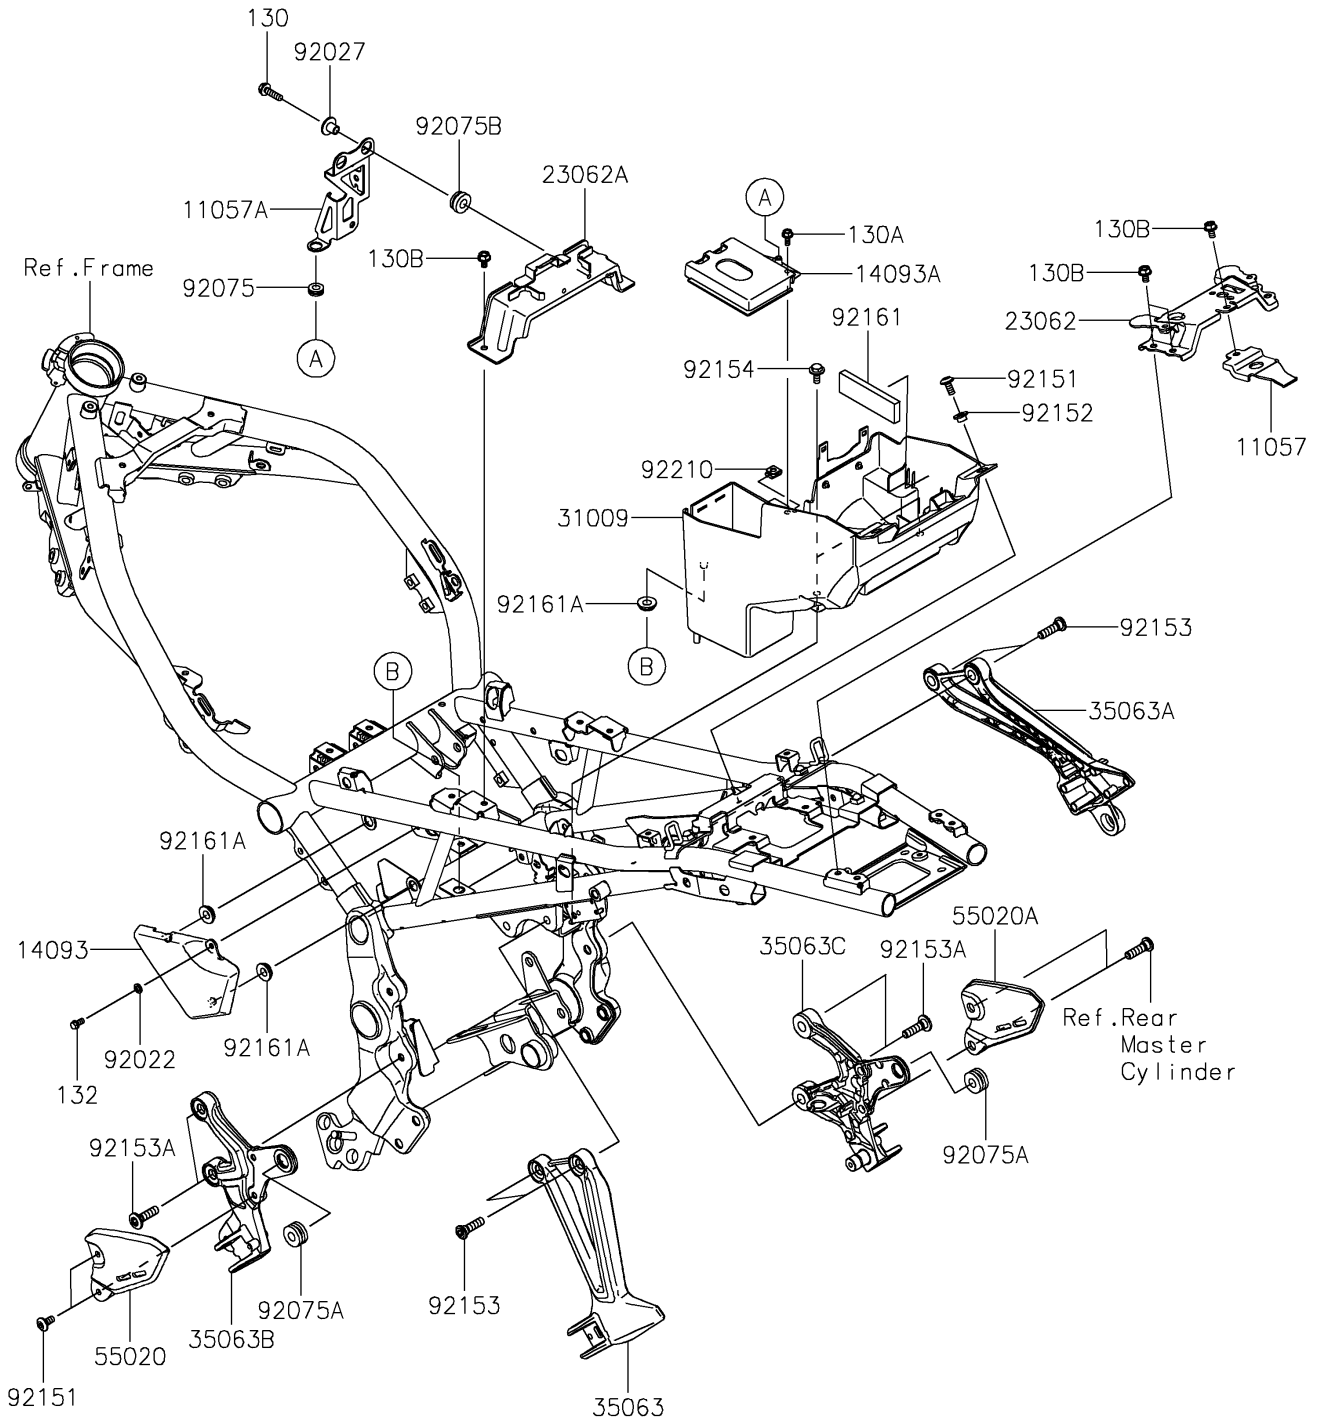

2025 Z900RS ABS PARTS DIAGRAM

Frame Fittings

F2131

2025 Z900RS ABS PARTS LIST

Frame Fittings

ITEM NAME	PART NUMBER	QUANTITY
BRACKET,TAIL LAMP (Ref # 11057)	11057-1341	1
BRACKET,REGULATOR (Ref # 11057A)	11057-1393	1
COVER,ABS (Ref # 14093)	14093-0618	1
COVER,CANISTER (Ref # 14093A)	14093-0619	1
BRACKET-COMP,SEAT,RR (Ref # 23062)	23062-0969	1
BRACKET-COMP,SEAT,FR (Ref # 23062A)	23062-0981	1
CASE-COMP-BATTERY (Ref # 31009)	31009-0007	1
STAY,RR STEP,LH,F.S.BLACK (Ref # 35063)	35063-1393-18R	1
STAY,RR STEP,RH,F.S.BLACK (Ref # 35063A)	35063-1394-18R	1
STAY,STEP,LH,F.S.BLACK (Ref # 35063B)	35063-1611-18R	1
STAY,STEP,RH,F.S.BLACK (Ref # 35063C)	35063-1612-18R	1
GUARD,LH (Ref # 55020)	55020-2178	1
GUARD,RH (Ref # 55020A)	55020-2179	1
WASHER,6.3X10.2X1.6 (Ref # 92022)	92022-1588	1
COLLAR,FLANGED,L=12.1,BLACK (Ref # 92027)	92027-1651	2
DAMPER (Ref # 92075)	92075-161	1
DAMPER,10X24X12 (Ref # 92075A)	92075-1690	2
DAMPER (Ref # 92075B)	92075-277	2
BOLT,SOCKET,6X14 (Ref # 92151)	92151-1654	4
COLLAR (Ref # 92152)	92152-0422	2
BOLT,SOCKET,8X30 (Ref # 92153)	92153-1624	4
BOLT,SOCKET,8X30 (Ref # 92153A)	92153-1630	4
BOLT,FLANGED,6X16 (Ref # 92154)	92154-2955	2
DAMPER,25X83X8 (Ref # 92161)	92161-2134	1
DAMPER (Ref # 92161A)	92161-2450	3
NUT (Ref # 92210)	92210-0571	1
BOLT-FLANGED,6X22 (Ref # 130)	130BA0622	2
BOLT-FLANGED,5X12 (Ref # 130A)	130BC0512	1
BOLT-FLANGED,6X10 (Ref # 130B)	130CA0610	7

2025 Z900RS ABS PARTS LIST

Frame Fittings

ITEM NAME	PART NUMBER	QUANTITY
BOLT-FLANGED-SMALL,5X10 (Ref # 132)	132BA0510	1