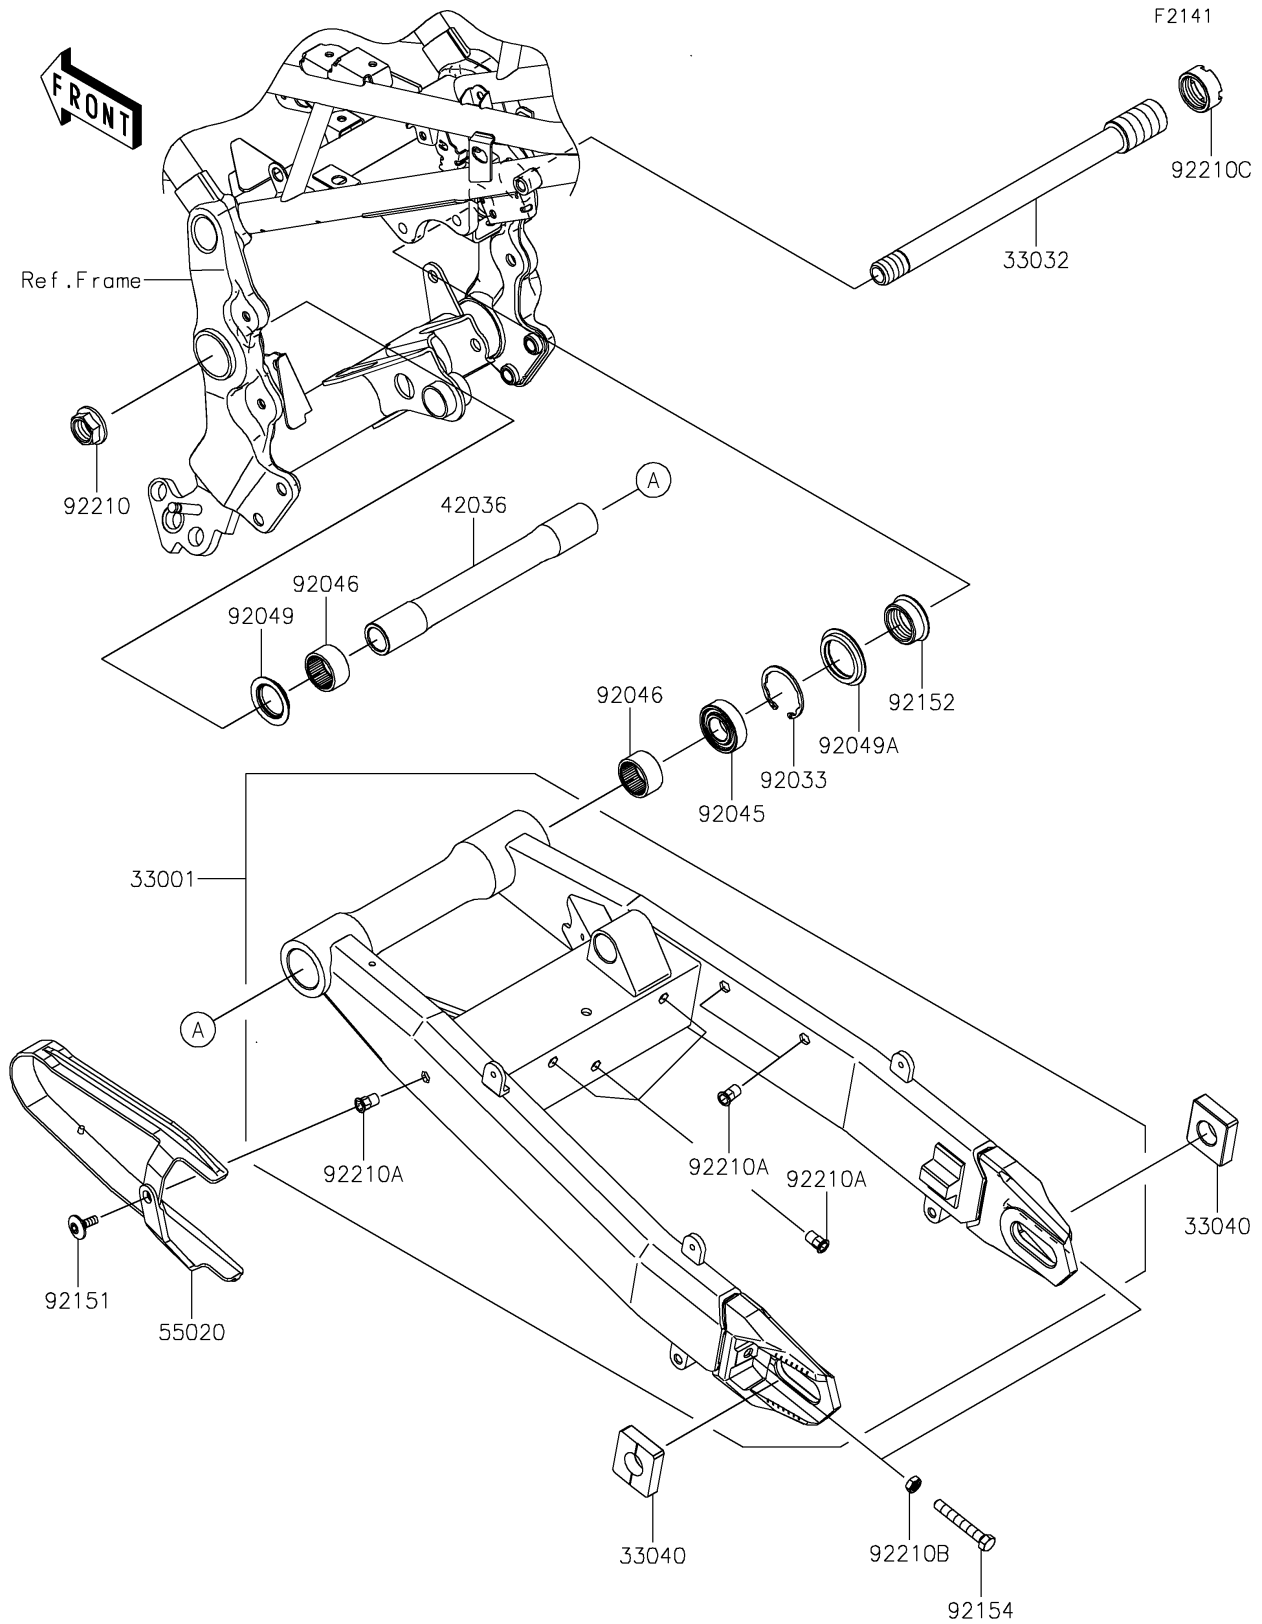

# 2025 Z900RS ABS PARTS DIAGRAM

Swingarm

## 2025 Z900RS ABS PARTS LIST

### Swingarm

ITEM NAME	PART NUMBER	QUANTITY
ARM-COMP-SWING,BLACK (Ref # 33001)	33001-0699-10	1
SHAFT-SWING ARM,20X269 (Ref # 33032)	33032-0055	1
ADJUSTER-CHAIN (Ref # 33040)	33040-1109	2
SLEEVE,20.1X28X236.5 (Ref # 42036)	42036-0815	1
GUARD,CHAIN (Ref # 55020)	55020-2184	1
RING-SNAP,42MM (Ref # 92033)	92033-1041	1
BEARING-BALL,6004UL11 (Ref # 92045)	92045-0017	1
BEARING-NEEDLE,7E-HVS 28X34X17 (Ref # 92046)	92046-0008	2
SEAL-OIL,28X34X5.7 (Ref # 92049)	92049-1181	1
SEAL-OIL,MHA 35 42 5.7F (Ref # 92049A)	92049-1380	1
BOLT,SOCKET,6X18 (Ref # 92151)	92151-1149	1
COLLAR,28X35X15 (Ref # 92152)	92152-2781	1
BOLT-SMALL,8X55 (Ref # 92154)	92154-1962	2
NUT,FLANGED,20MM (Ref # 92210)	92210-0320	1
NUT,POP,6MM,L=16.5 (Ref # 92210A)	92210-0324	6
NUT-HEX-SMALL,8MM (Ref # 92210B)	92210-1459	2
NUT,28MM (Ref # 92210C)	92210-1575	1