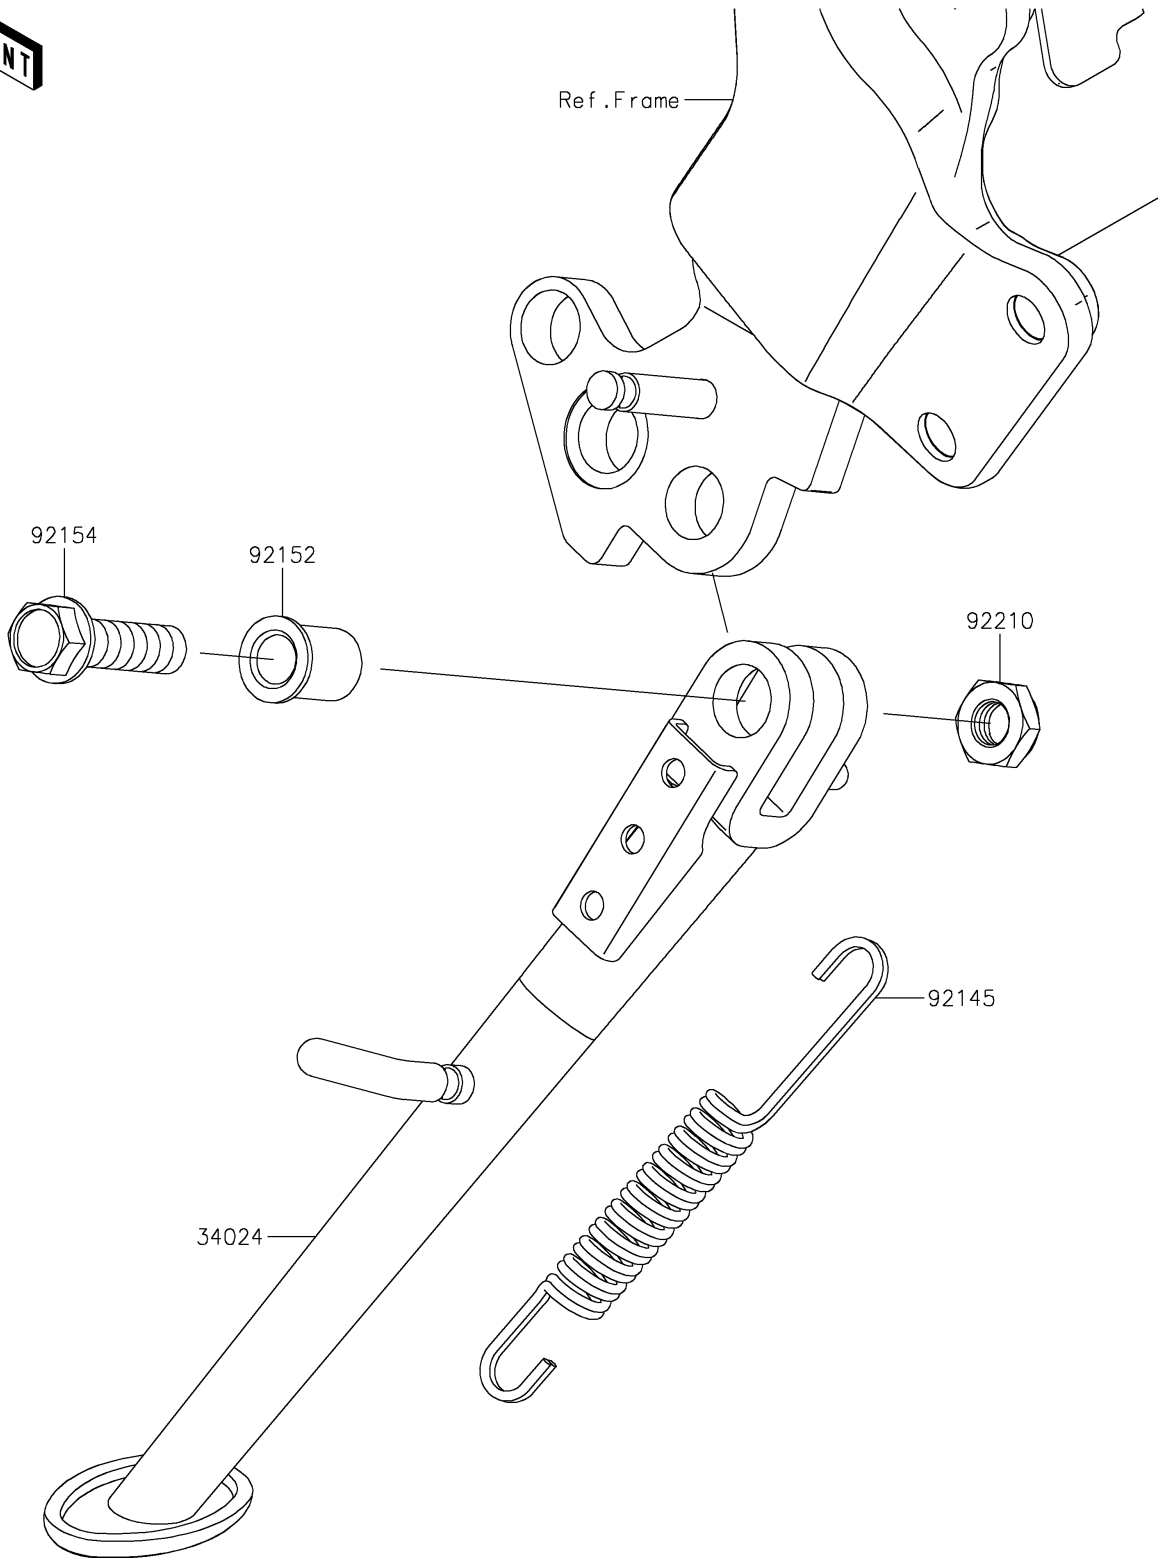

2025 Z900RS ABS PARTS DIAGRAM

Stand(s)

F2190

2025 Z900RS ABS PARTS LIST

Stand(s)

ITEM NAME	PART NUMBER	QUANTITY
STAND-SIDE,F.S.BLACK (Ref # 34024)	34024-0151-18R	1
SPRING,SIDE STAND (Ref # 92145)	92145-0562	1
COLLAR,10.2X15X20.1 (Ref # 92152)	92152-1828	1
BOLT,FLANGED,10X37 (Ref # 92154)	92154-2848	1
NUT,LOCK,10MM (Ref # 92210)	92210-1184	1