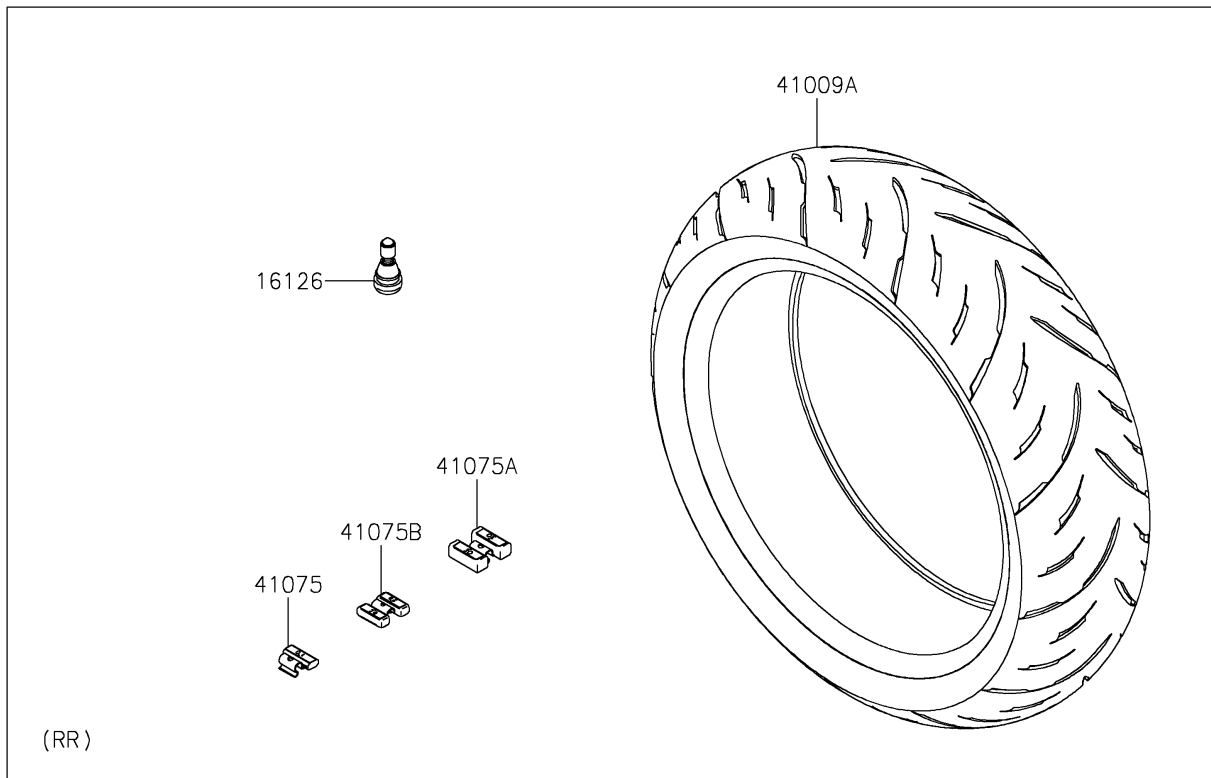

2025 Z900RS ABS PARTS DIAGRAM

Tires

F2210

2025 Z900RS ABS PARTS LIST

Tires

ITEM NAME	PART NUMBER	QUANTITY
VALVE,TIRE (Ref # 16126)	16126-1140	2
TIRE,FR,120/70ZR17(58W),GPR300 (Ref # 41009)	41009-0753	1
TIRE,RR,180/55ZR17(73W),GPR300 (Ref # 41009A)	41009-0754	1
BALANCER-WHEEL,10G,SILVER (Ref # 41075)	41075-0007	AR
BALANCER-WHEEL,30G,SILVER (Ref # 41075A)	41075-0017	AR
BALANCER-WHEEL,20G,SILVER (Ref # 41075B)	41075-0018	AR