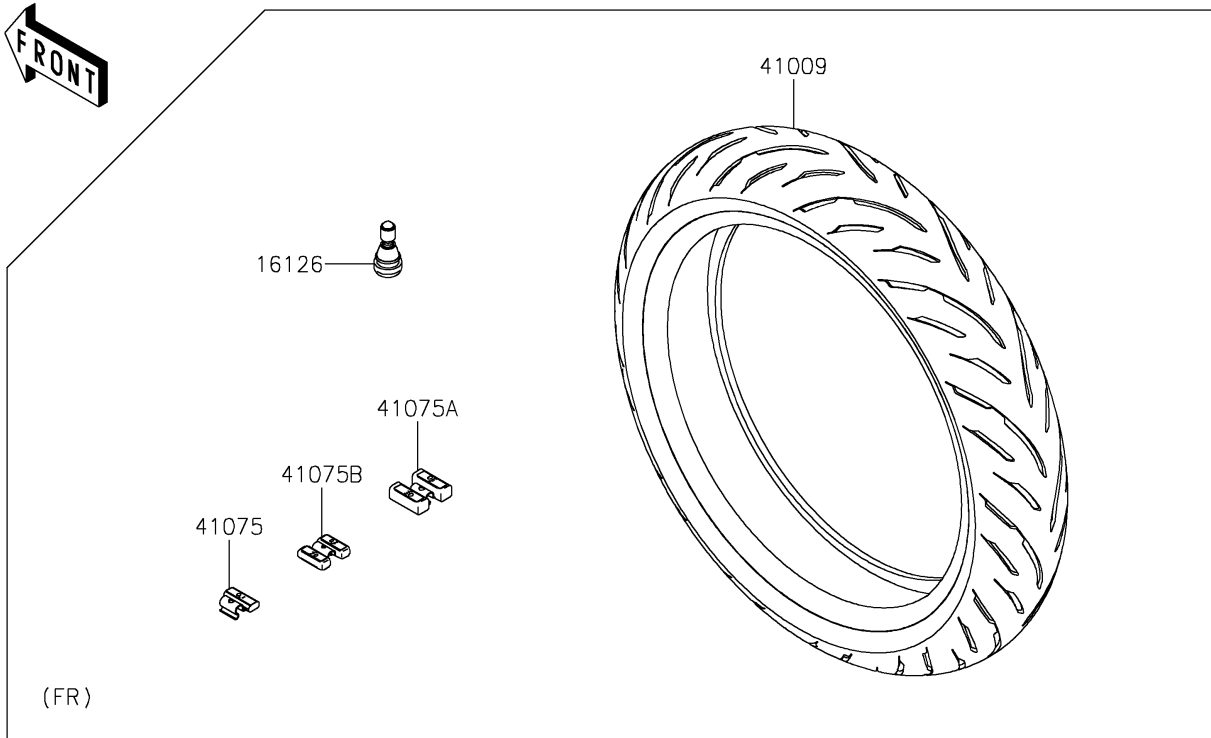

2025 Z900RS ABS PARTS DIAGRAM

Tires

F2210

2025 Z900RS ABS PARTS LIST

Tires

ITEM NAME	PART NUMBER	QUANTITY
VALVE,TIRE (Ref # 16126)	16126-1140	2
TIRE,FR,120/70ZR17(58W),GPR300 (Ref # 41009)	41009-0753	1
TIRE,RR,180/55ZR17(73W),GPR300 (Ref # 41009A)	41009-0754	1
BALANCER-WHEEL,10G,SILVER (Ref # 41075)	41075-0007	AR
BALANCER-WHEEL,30G,SILVER (Ref # 41075A)	41075-0017	AR
BALANCER-WHEEL,20G,SILVER (Ref # 41075B)	41075-0018	AR