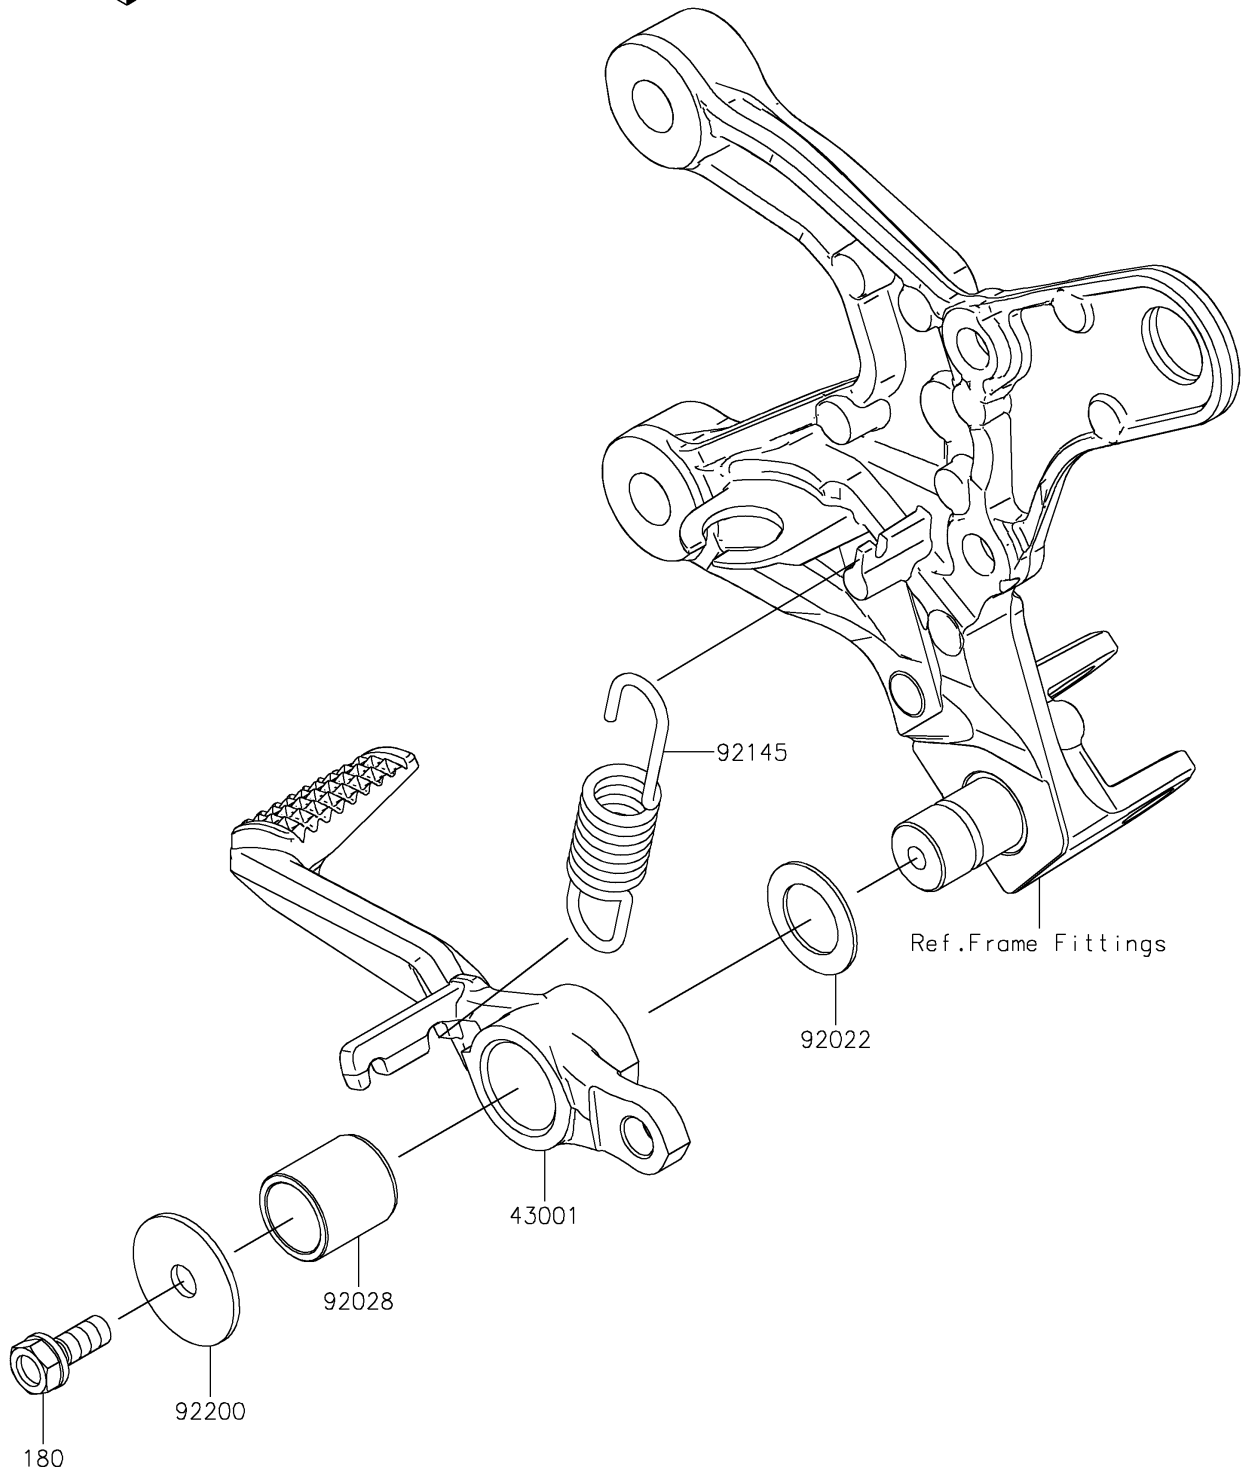

2025 Z900RS ABS PARTS DIAGRAM

Brake Pedal/Torque Link

F2260

2025 Z900RS ABS PARTS LIST

Brake Pedal/Torque Link

ITEM NAME	PART NUMBER	QUANTITY
LEVER-BRAKE (Ref # 43001)	43001-0760	1
WASHER,15.3X24X1 (Ref # 92022)	92022-326	1
BUSHING,BRAKE PEDAL (Ref # 92028)	92028-1282	1
SPRING,BRAKE PEDAL RETURN (Ref # 92145)	92145-0100	1
WASHER,7X28X1.6 (Ref # 92200)	92200-0279	1
BOLT-UPSET-WS,6X16 (Ref # 180)	180BA0616	1