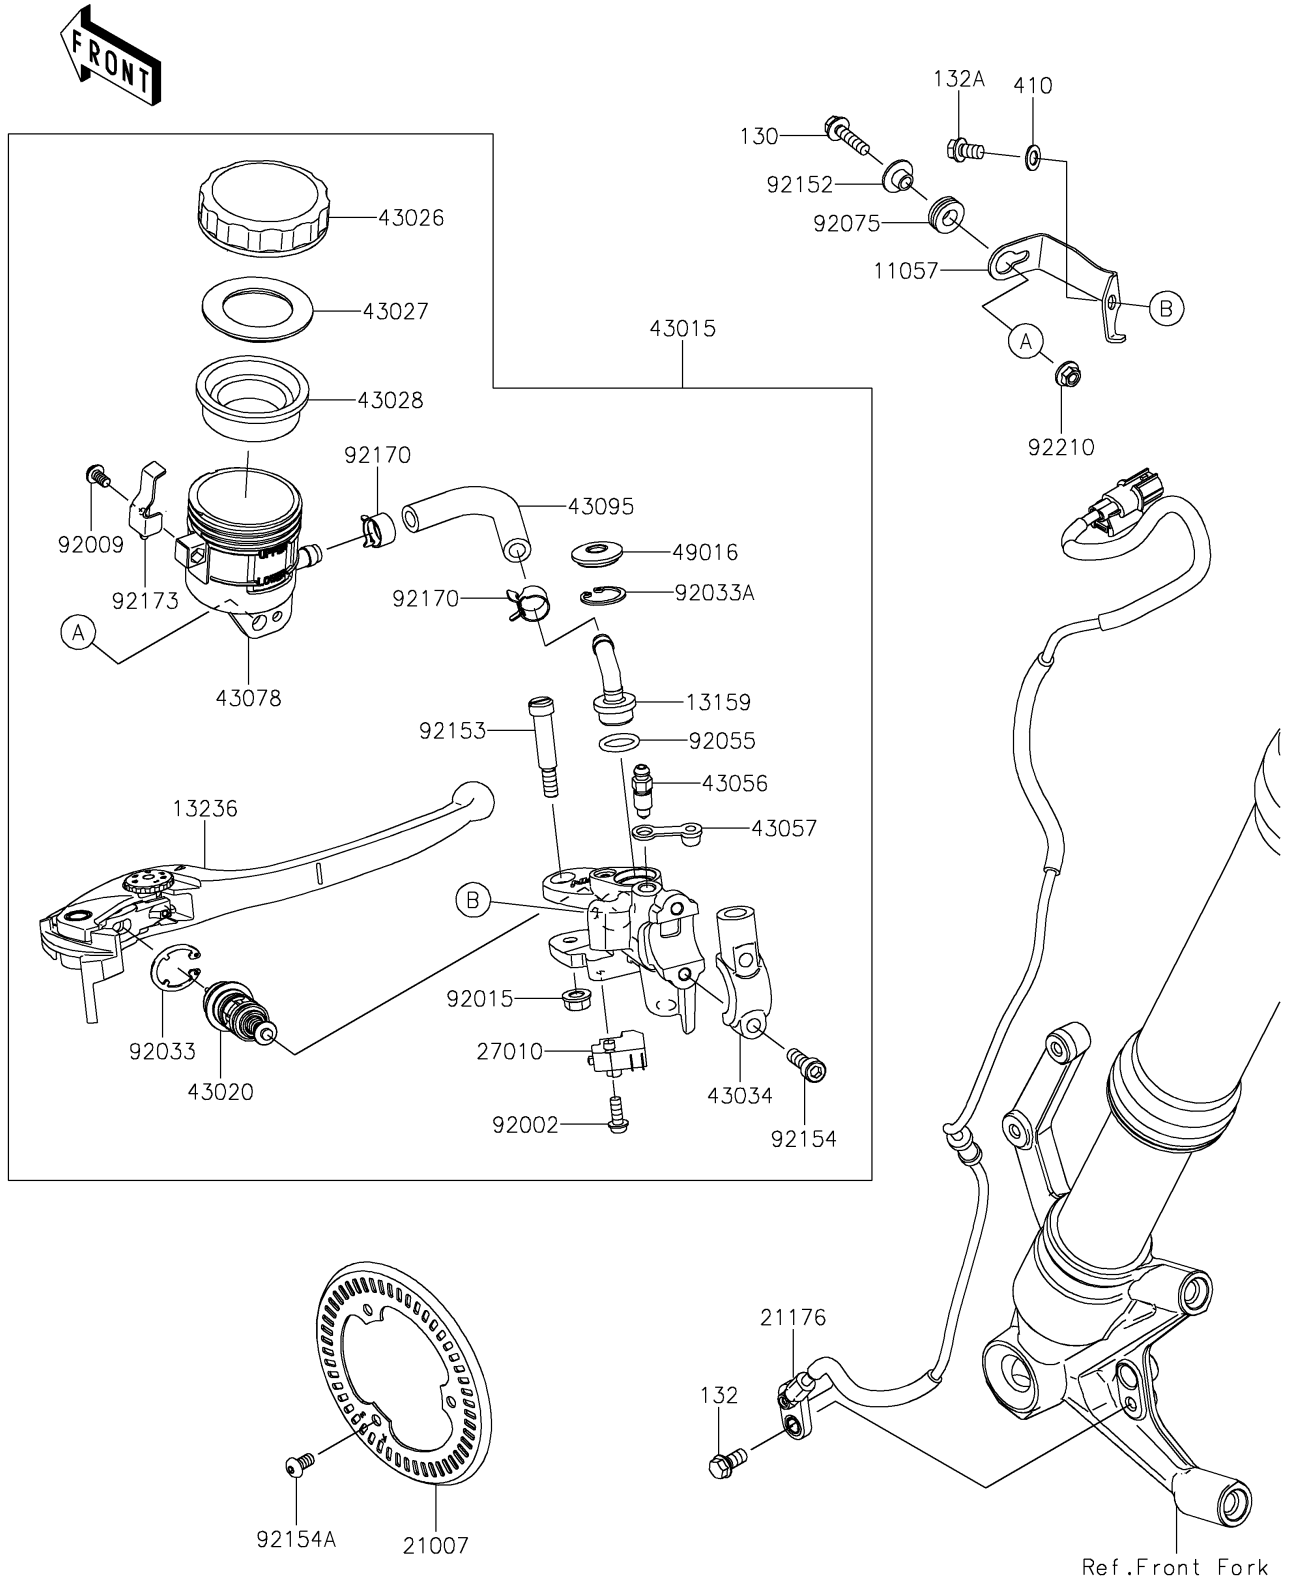

# 2025 Z900RS ABS PARTS DIAGRAM

Front Master Cylinder

F2291

## 2025 Z900RS ABS PARTS LIST

### Front Master Cylinder

ITEM NAME	PART NUMBER	QUANTITY
BRACKET,RESERVOIR TANK (Ref # 11057)	11057-1345	1
CONNECTOR (Ref # 13159)	13159-1061	1
LEVER-COMP,FRONT BRAKE (Ref # 13236)	13236-0139	1
ROTOR,FR SENSOR (Ref # 21007)	21007-0672	1
SENSOR,SPEED,FR (Ref # 21176)	21176-0848	1
SWITCH,BRAKE (Ref # 27010)	27010-0762	1
CYLINDER-ASSY-MASTER,FR (Ref # 43015)	43015-0663	1
PISTON-COMP-BRAKE (Ref # 43020)	43020-0020	1
CAP-BRAKE (Ref # 43026)	43026-1051	1
PLATE-DIAPHRAGM (Ref # 43027)	43027-1051	1
DIAPHRAGM,MASTER CYLINDER (Ref # 43028)	43028-1057	1
HOLDER-BRAKE,MASTER CYLINDER (Ref # 43034)	43034-0057	1
BREATHER-BRAKE (Ref # 43056)	43056-1056	1
CAP-BREATHER (Ref # 43057)	43057-1001	1
RESERVOIR (Ref # 43078)	43078-0591	1
HOSE-BRAKE (Ref # 43095)	43095-1486	1
COVER-SEAL (Ref # 49016)	49016-1147	1
BOLT,SCREW,4X12 (Ref # 92002)	92002-1323	1
SCREW (Ref # 92009)	92009-1570	1
NUT,FLANGED,6MM (Ref # 92015)	92015-1528	1
RING-SNAP (Ref # 92033)	92033-0034	1
RING-SNAP,20.5MM (Ref # 92033A)	92033-1186	1
RING-O,14.8X2.4 (Ref # 92055)	92055-0741	1
DAMPER (Ref # 92075)	92075-161	1
COLLAR (Ref # 92152)	92152-0017	1
BOLT,LEVER (Ref # 92153)	92153-0868	1
BOLT,SOCKET,6X22 (Ref # 92154)	92154-1271	2
BOLT,SOCKET,5X10 (Ref # 92154A)	92154-1292	3
CLAMP,HOSE (Ref # 92170)	92170-1091	2

### Front Master Cylinder

ITEM NAME	PART NUMBER	QUANTITY
CLAMP (Ref # 92173)	92173-1790	1
NUT,FLANGED,5MM (Ref # 92210)	92210-0007	1
BOLT-FLANGED,5X20 (Ref # 130)	130BB0520	1
BOLT-FLANGED-SMALL,6X12 (Ref # 132)	132BA0612	1
BOLT-FLANGED-SMALL,6X10 (Ref # 132A)	132BB0610	1
WASHER-PLAIN-SMALL,6MM (Ref # 410)	410AB0600	1