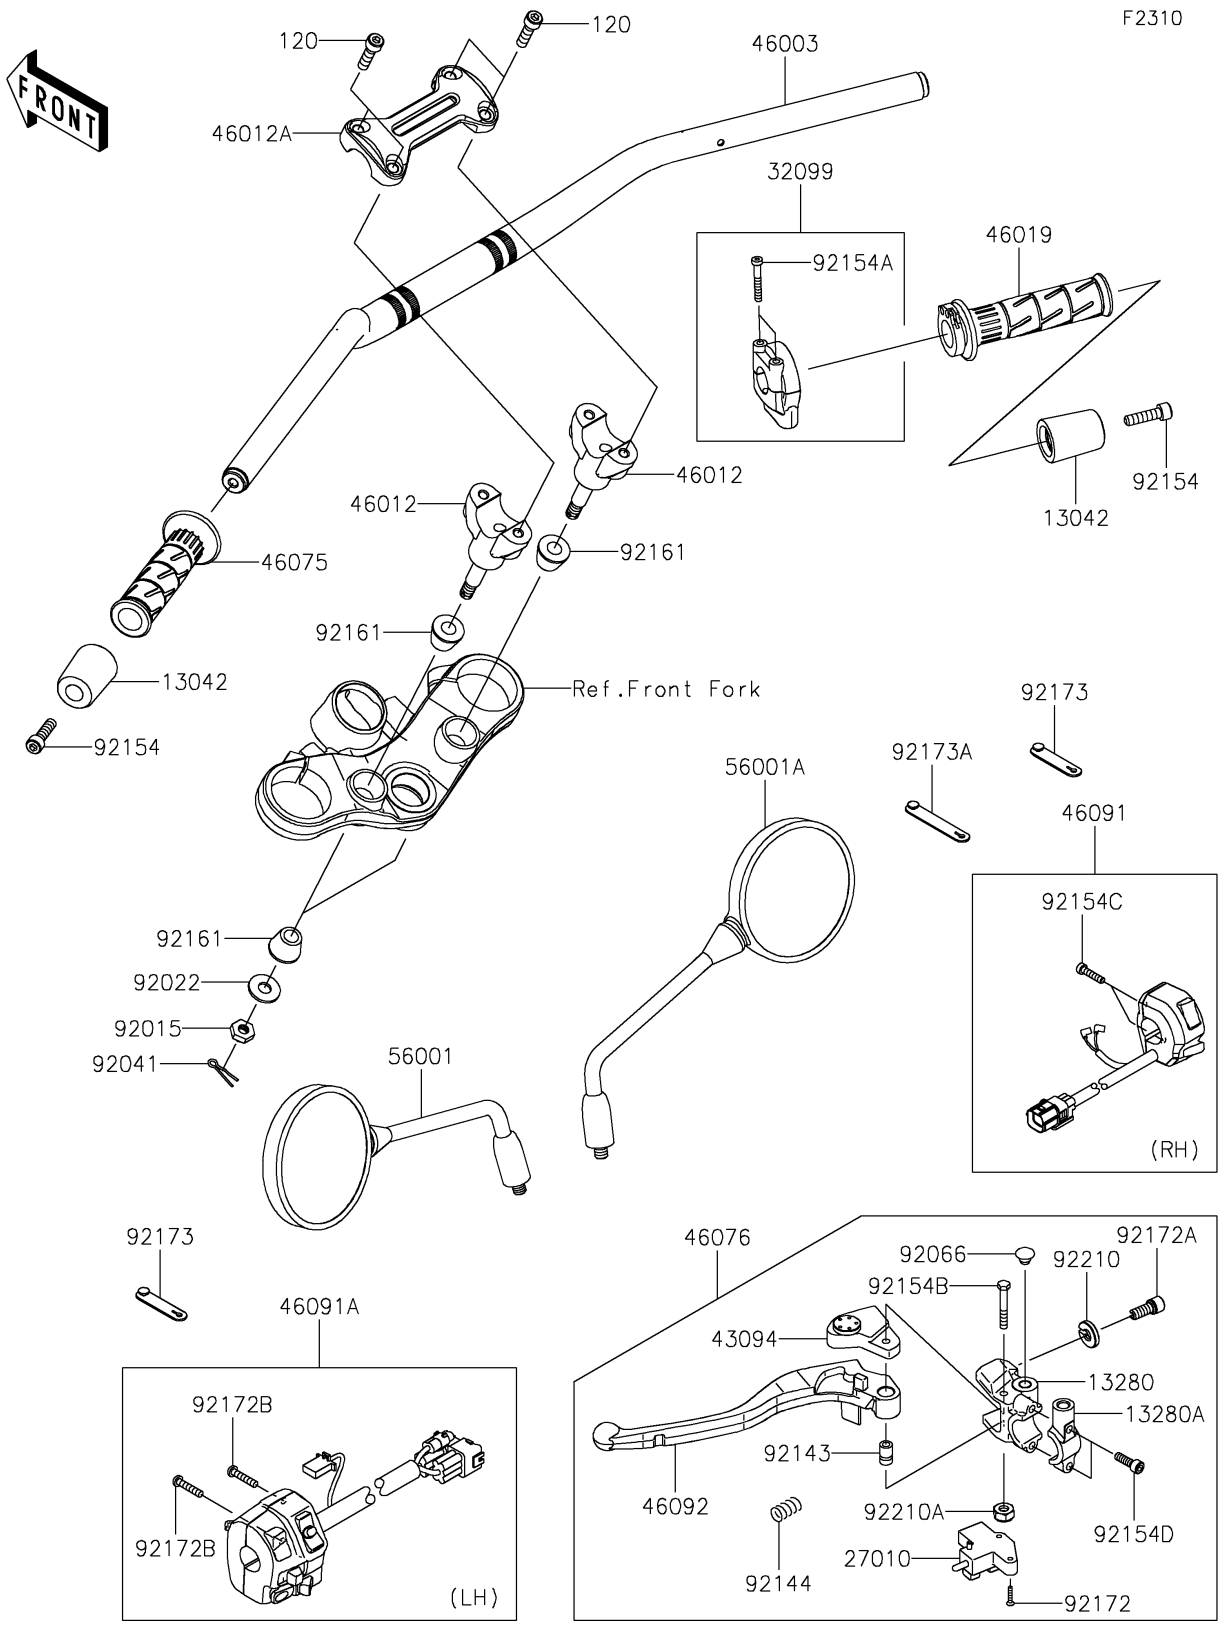

2025 Z900RS ABS PARTS DIAGRAM

Handlebar

2025 Z900RS ABS PARTS LIST

Handlebar

ITEM NAME	PART NUMBER	QUANTITY
WEIGHT,HANDLE (Ref # 13042)	13042-5007	2
HOLDER,CLUTCH LEVER (Ref # 13280)	13280-0248	1
HOLDER,CLUTCH LEVER (Ref # 13280A)	13280-0772	1
SWITCH,CLUTCH (Ref # 27010)	27010-0854	1
CASE,THROTTLE (Ref # 32099)	32099-0767	1
ADJUSTER (Ref # 43094)	43094-0008	1
HANDLE (Ref # 46003)	46003-0687	1
HOLDER-HANDLE,LWR,F.S.BLACK (Ref # 46012)	46012-0381-18R	2
HOLDER-HANDLE,UPP,F.S.BLACK (Ref # 46012A)	46012-0382-18R	1
GRIP-ASSY,THROTTLE (Ref # 46019)	46019-0001	1
GRIP,HANDLE,LH (Ref # 46075)	46075-1144	1
LEVER-ASSY-GRIP (Ref # 46076)	46076-0139	1
HOUSING-ASSY-CONTROL,RH (Ref # 46091)	46091-0507	1
HOUSING-ASSY-CONTROL,LH (Ref # 46091A)	46091-0708	1
LEVER-GRIP (Ref # 46092)	46092-0570	1
MIRROR-ASSY,LH,CCC (Ref # 56001)	56001-0403	1
MIRROR-ASSY,RH,CCC (Ref # 56001A)	56001-0404	1
NUT,LOCK,10MM (Ref # 92015)	92015-1962	2
WASHER,10.5X26X2.3,BLACK (Ref # 92022)	92022-1396	2
COTTER,8MM (Ref # 92041)	92041-1060	2
PLUG,9.5X8,POLYETHYLENE (Ref # 92066)	92066-1077	1
COLLAR (Ref # 92143)	92143-1379	1
SPRING (Ref # 92144)	92144-1467	1
BOLT,SOCKET,8X30 (Ref # 92154)	92154-0502	2
BOLT,SOCKET,5X35 (Ref # 92154A)	92154-1530	2
BOLT (Ref # 92154B)	92154-2318	1
BOLT,5X22 (Ref # 92154C)	92154-2483	2
BOLT,SOCKET,6X20 (Ref # 92154D)	92154-2644	2
DAMPER,HANDLE HOLDER (Ref # 92161)	92161-0113	4

2025 Z900RS ABS PARTS LIST

Handlebar

ITEM NAME	PART NUMBER	QUANTITY
SCREW,3X16 (Ref # 92172)	92172-0183	2
SCREW (Ref # 92172A)	92172-1138	1
SCREW-PAN-CROS,5X25 (Ref # 92172B)	92172-1140	2
CLAMP,RUBBER PLATE (Ref # 92173)	92173-1229	2
CLAMP (Ref # 92173A)	92173-1526	1
NUT (Ref # 92210)	92210-1519	1
NUT,LOCK,6MM (Ref # 92210A)	92210-1544	1
BOLT-SOCKET,8X30 (Ref # 120)	120CC0830	4