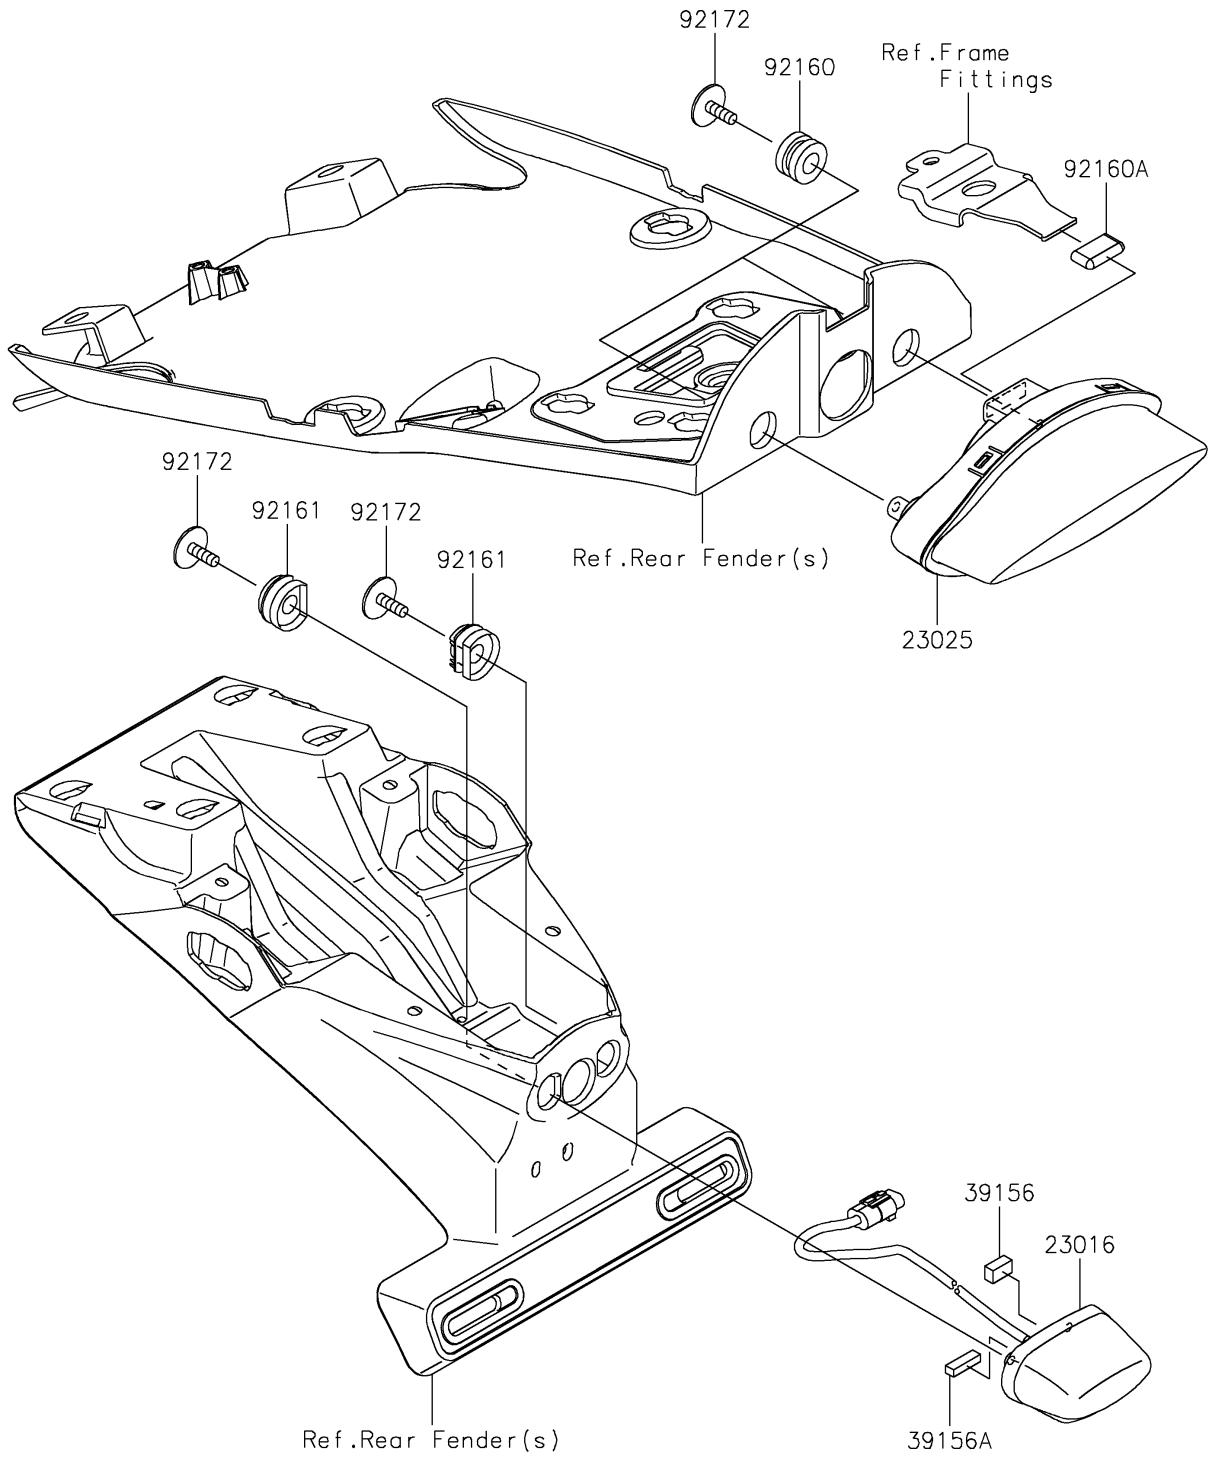

2025 Z900RS ABS PARTS DIAGRAM

Taillight(s)

F2720

2025 Z900RS ABS PARTS LIST

Taillight(s)

ITEM NAME	PART NUMBER	QUANTITY
LAMP-ASSY,LICENSE,LED (Ref # 23016)	23016-0637	1
LAMP-TAIL,LED,CCC (Ref # 23025)	23025-0402	1
PAD,7X12X5 (Ref # 39156)	39156-2292	1
PAD,4X17X5 (Ref # 39156A)	39156-2293	1
DAMPER,10X20X12 (Ref # 92160)	92160-1167	2
DAMPER (Ref # 92160A)	92160-1190	1
DAMPER (Ref # 92161)	92161-2128	2
SCREW,TAPTITE,5X16 (Ref # 92172)	92172-0481	4