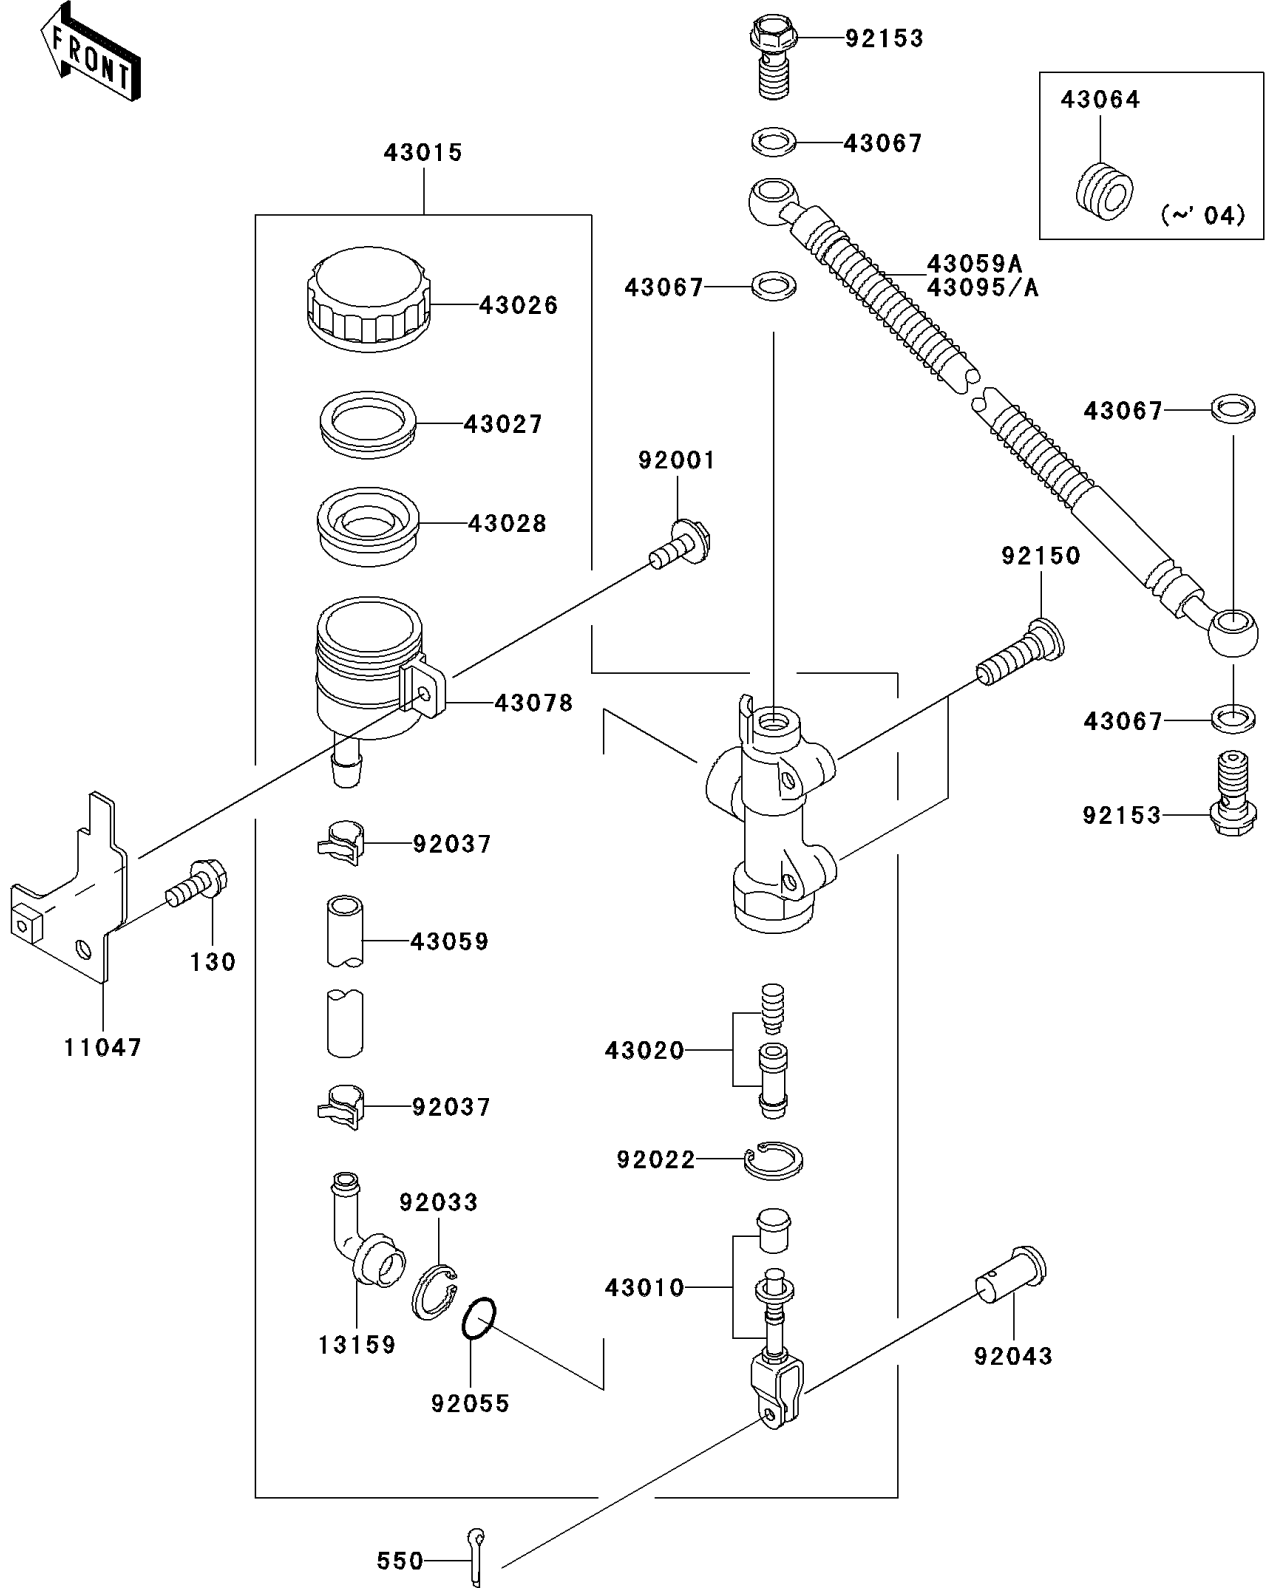

# 2003 ZZR600 PARTS DIAGRAM

Rear Master Cylinder

F2293

## 2003 ZZR600 PARTS LIST

### Rear Master Cylinder

ITEM NAME	PART NUMBER	QUANTITY
BOLT-FLANGED,6X16,BLACK (Ref # 130)	130J0616	1
PIN-COTTER,2.0X15 (Ref # 550)	550D2015	1
BRACKET,RESERVOIR TANK (Ref # 11047)	11047-1940	1
CONNECTOR,RR MASTER CYLINDER (Ref # 13159)	13159-1052	1
ROD-ASSY-BRAKE (Ref # 43010)	43010-1055	1
CYLINDER-ASSY-MASTER,RR (Ref # 43015)	43015-1510	1
PISTON-COMP-BRAKE (Ref # 43020)	43020-1073	1
CAP-BRAKE (Ref # 43026)	43026-1051	1
PLATE-DIAPHRAGM (Ref # 43027)	43027-1051	1
DIAPHRAGM,MASTER CYLINDER (Ref # 43028)	43028-1057	1
HOSE-BRAKE,RR MASTER CYLINDER (Ref # 43059)	43059-1566	1
GROMMET,HOSE CLAMP (Ref # 43064)	43064-006	1
WASHER,10.5X15X1.5 (Ref # 43067)	43067-001	4
RESERVOIR,RR MASTER CYLINDER (Ref # 43078)	43078-1082	1
HOSE-BRAKE,RR (Ref # 43095)	43095-1378	1
BOLT,W/P,6X16 (Ref # 92001)	92001-1860	1
WASHER,CIRCRIP (Ref # 92022)	92022-1601	1
RING-SNAP,20.5MM (Ref # 92033)	92033-1186	1
CLAMP,BRAKE HOSE (Ref # 92037)	92037-1547	2
PIN,8MM (Ref # 92043)	92043-1303	1
RING-O,MASTER CYLINDER (Ref # 92055)	92055-1251	1
BOLT,SOCKET,8X30 (Ref # 92150)	92150-1843	2
BOLT,OIL,L=23 (Ref # 92153)	92153-0627	2