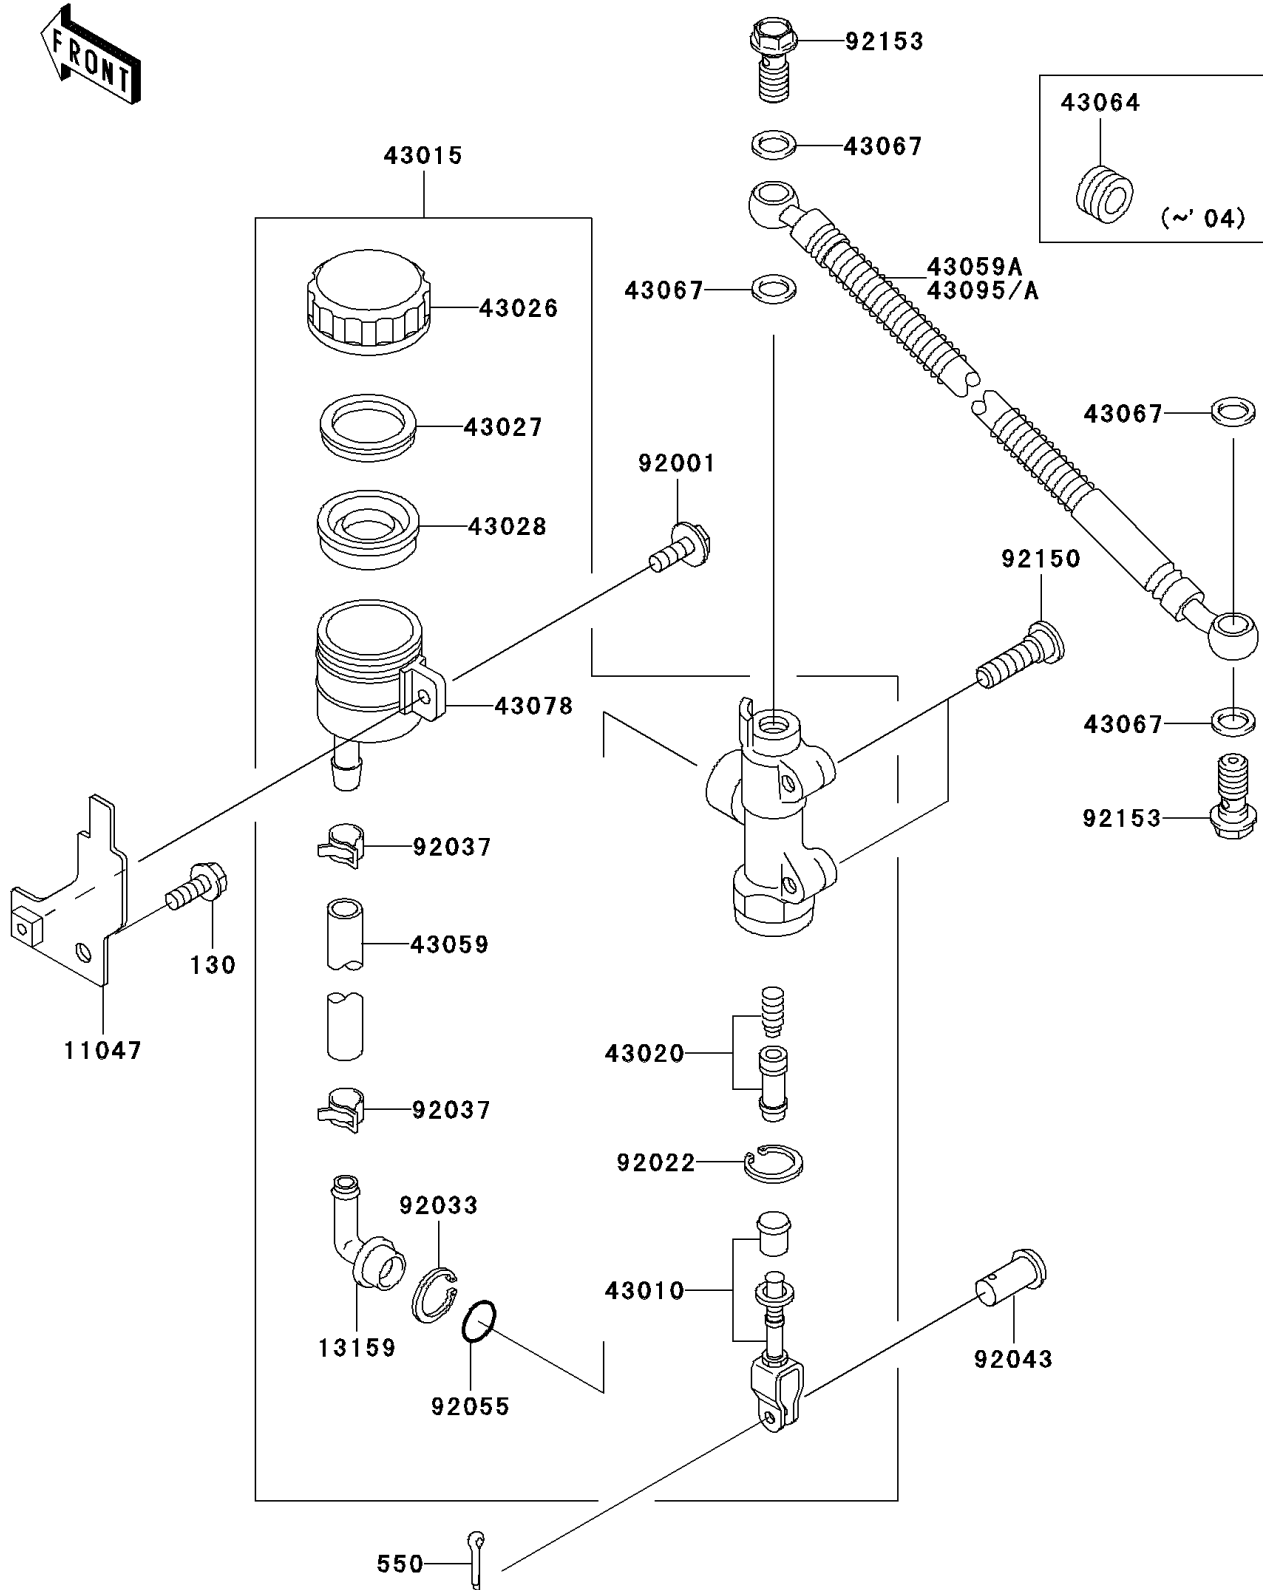

2005 ZZR600 (Canada Only) PARTS DIAGRAM

Rear Master Cylinder

F2293

2005 ZZR600 (Canada Only) PARTS LIST

Rear Master Cylinder

ITEM NAME	PART NUMBER	QUANTITY
BOLT-FLANGED,6X16,BLACK (Ref # 130)	130J0616	1
PIN-COTTER,2.0X15 (Ref # 550)	550D2015	1
BRACKET,RESERVOIR TANK (Ref # 11047)	11047-1940	1
CONNECTOR,RR MASTER CYLINDER (Ref # 13159)	13159-1052	1
ROD-ASSY-BRAKE (Ref # 43010)	43010-1055	1
CYLINDER-ASSY-MASTER,RR (Ref # 43015)	43015-1510	1
PISTON-COMP-BRAKE (Ref # 43020)	43020-1073	1
CAP-BRAKE (Ref # 43026)	43026-1051	1
PLATE-DIAPHRAGM (Ref # 43027)	43027-1051	1
DIAPHRAGM,MASTER CYLINDER (Ref # 43028)	43028-1057	1
HOSE-BRAKE,RR MASTER CYLINDER (Ref # 43059)	43059-1566	1
WASHER,10.5X15X1.5 (Ref # 43067)	43067-001	4
RESERVOIR,RR MASTER CYLINDER (Ref # 43078)	43078-1082	1
HOSE-BRAKE,RR (Ref # 43095A)	43095-1382	1
BOLT,W/P,6X16 (Ref # 92001)	92001-1860	1
WASHER,CIRCRIP (Ref # 92022)	92022-1601	1
RING-SNAP,20.5MM (Ref # 92033)	92033-1186	1
CLAMP,BRAKE HOSE (Ref # 92037)	92037-1547	2
PIN,8MM (Ref # 92043)	92043-1303	1
RING-O,MASTER CYLINDER (Ref # 92055)	92055-1251	1
BOLT,SOCKET,8X30 (Ref # 92150)	92150-1843	2
BOLT,OIL,L=23 (Ref # 92153)	92153-0627	2