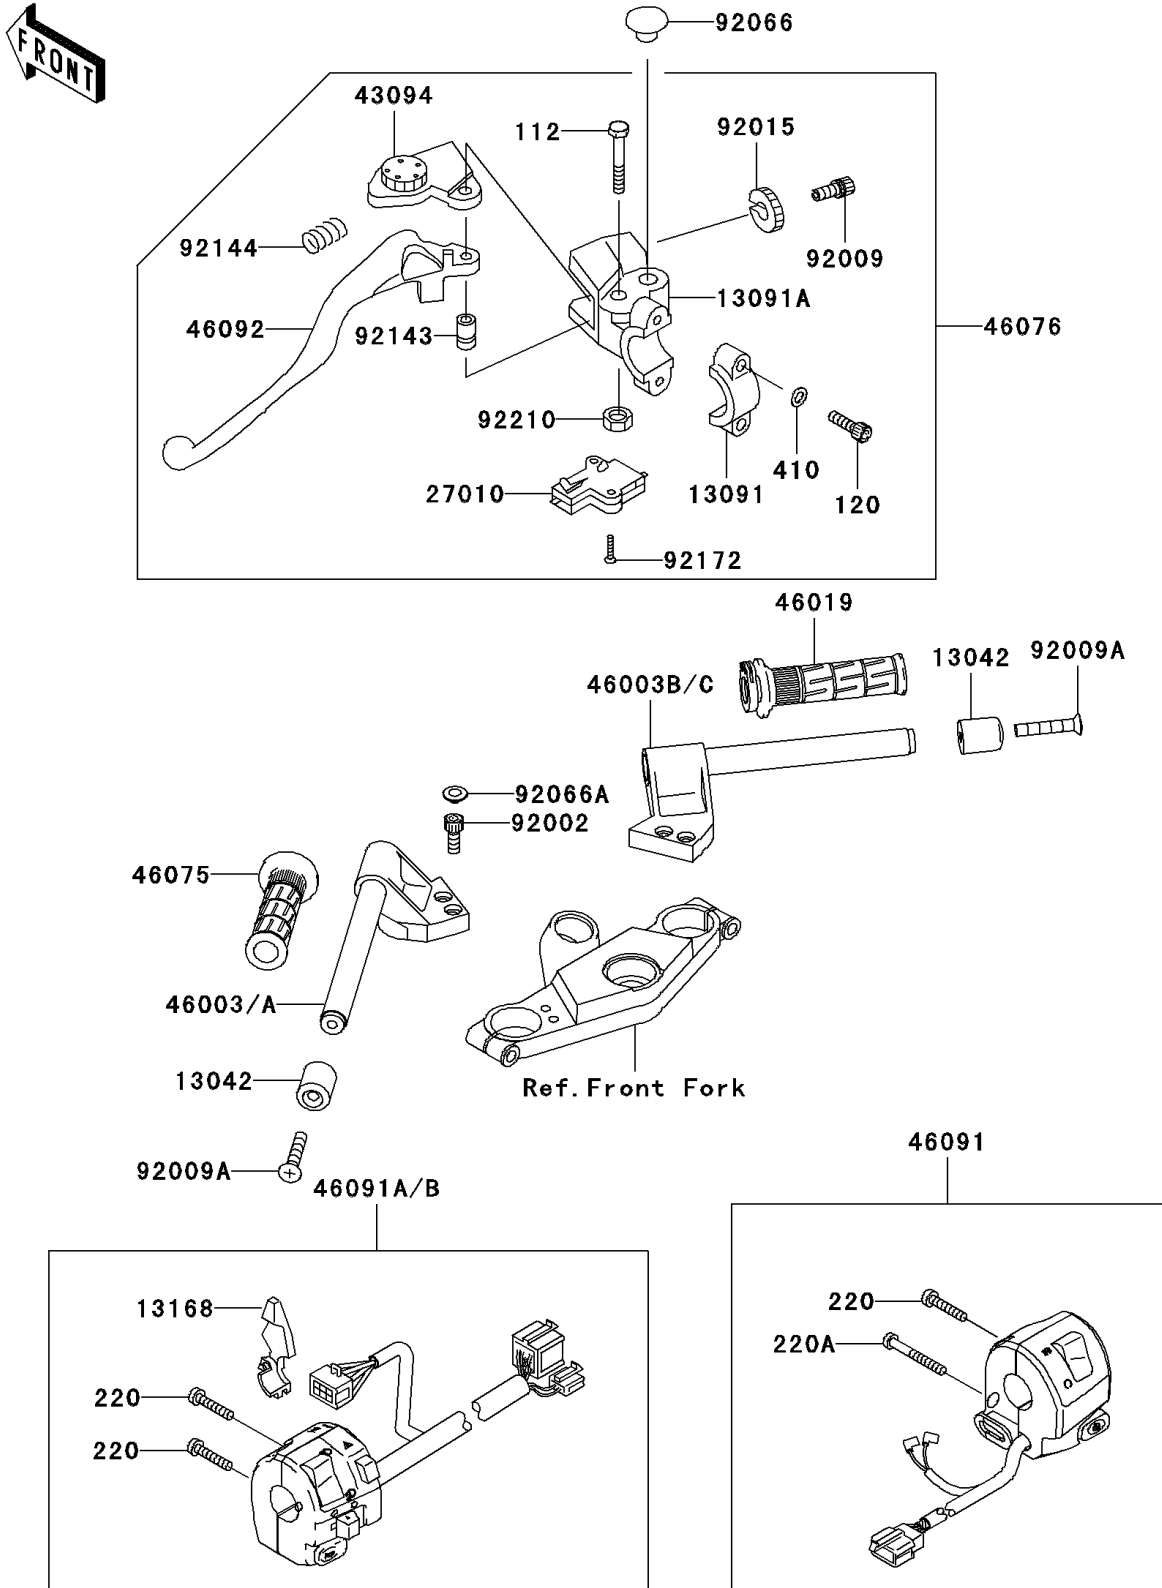

2003 ZZR600 PARTS DIAGRAM

Handlebar(E10-E12)

F2310

2003 ZZR600 PARTS LIST

Handlebar(E10-E12)

ITEM NAME	PART NUMBER	QUANTITY
WEIGHT,HANDLE (Ref # 13042)	13042-1069	2
HOLDER,CLUTCH LEVER (Ref # 13091)	13091-1624	1
HOLDER,CLUTCH LEVER (Ref # 13091A)	13091-1652	1
LEVER,CHOKE (Ref # 13168)	13168-1516	1
SWITCH,CLUTCH,BLACK (Ref # 27010)	27010-1094	1
ADJUSTER,CLUTCH LEVER (Ref # 43094)	43094-1053	1
GRIP-ASSY,THROTTLE (Ref # 46019)	46019-1095	1
GRIP,LH (Ref # 46075)	46075-1144	1
LEVER-ASSY-GRIP,CLUTCH (Ref # 46076)	46076-1165	1
HOUSING-ASSY-CONTROL,RH (Ref # 46091)	46091-1672	1
HOUSING-ASSY-CONTROL,LH (Ref # 46091B)	46091-1857	1
LEVER-GRIP,CLUTCH (Ref # 46092)	46092-1161	1
BOLT,SOCKET,8X20 (Ref # 92002)	92002-1178	4
SCREW,CABLE ADJUST,8MM,BLACK (Ref # 92009)	92009-1134	1
SCREW,8X45 (Ref # 92009A)	92009-1257	2
NUT,CABLE ADJUST LOCK,8MM,BLK (Ref # 92015)	92015-1197	1
BOLT-UPSET (Ref # 112)	112C0640	1
BOLT-SOCKET (Ref # 120)	120S0620	2
SCREW-PAN-CROS (Ref # 220)	220C0525	3
SCREW-PAN-CROS (Ref # 220A)	220C0540	1
WASHER-PLAIN-SMALL,6MM,BLACK (Ref # 410)	410F0600	2
PLUG,9.5X8,POLYETHYLENE (Ref # 92066)	92066-1077	1
PLUG (Ref # 92066A)	92066-1277	4
COLLAR (Ref # 92143)	92143-1379	1
SPRING (Ref # 92144)	92144-1467	1
SCREW,3X16 (Ref # 92172)	92172-0183	2
NUT,LOCK,6MM (Ref # 92210)	92210-0006	1
HANDLE,LH,P.C.GRAY (Ref # 46003)	46003-1415-CQ	1
HANDLE,LH,C.GRAY (Ref # 46003A)	46003-1415-EZ	1

2003 ZZR600 PARTS LIST

Handlebar(E10-E12)

ITEM NAME	PART NUMBER	QUANTITY
HANDLE,RH,P.C.GRAY (Ref # 46003B)	46003-1416-CQ	1
HANDLE,RH,C.GRAY (Ref # 46003C)	46003-1416-EZ	1