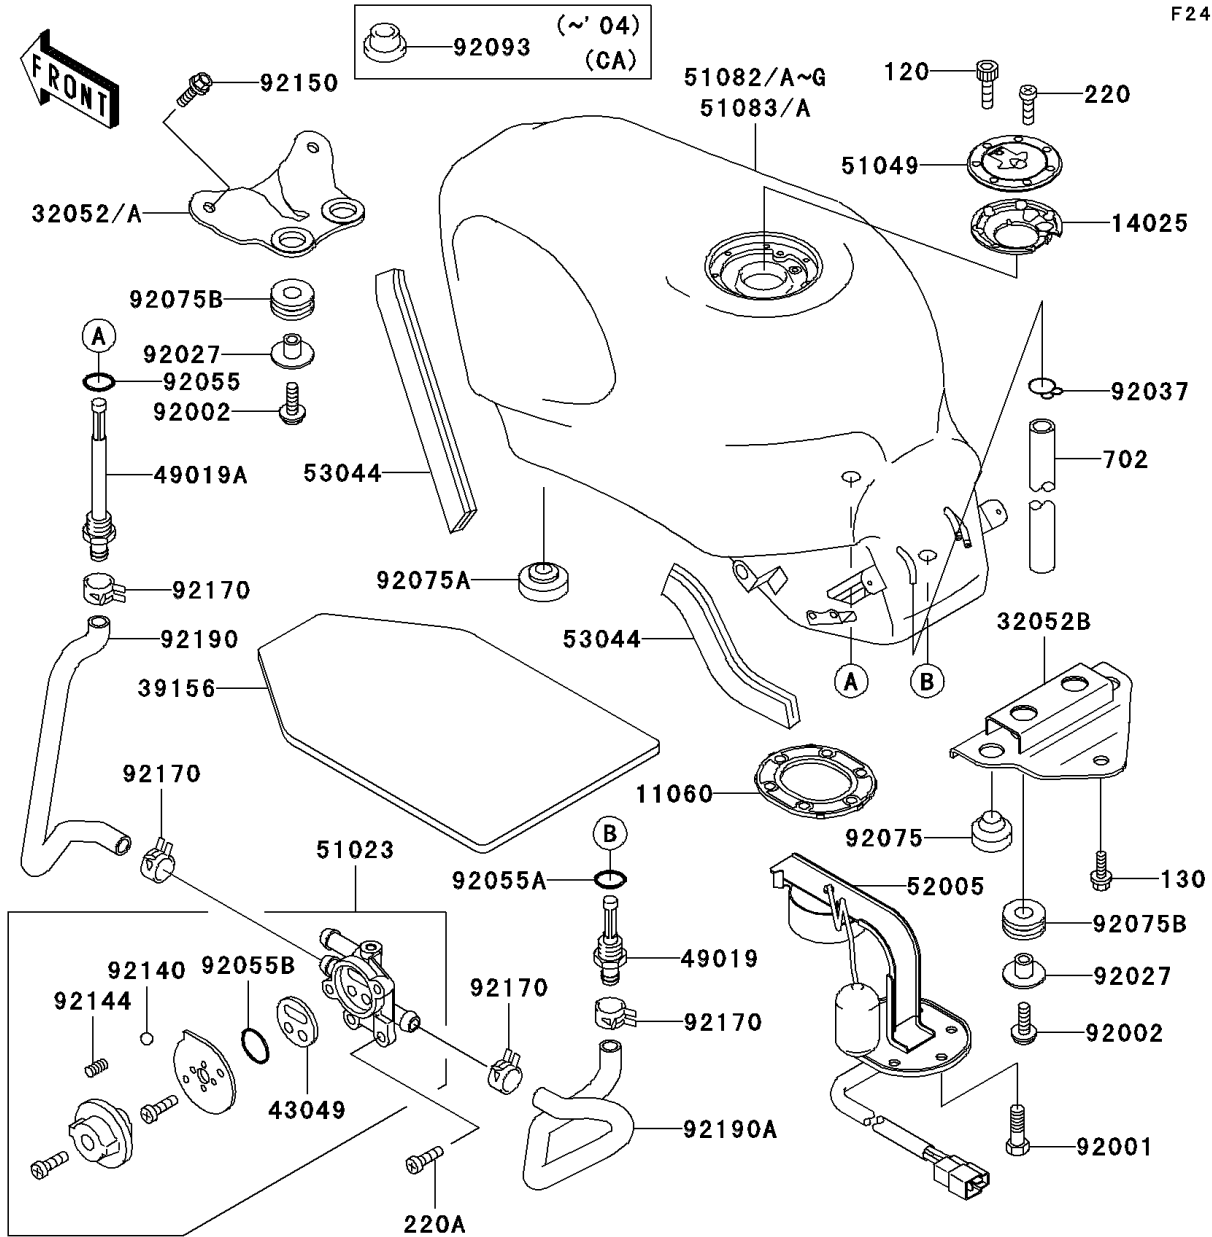

2003 ZZR600 PARTS DIAGRAM

Fuel Tank(4/4)

F2410

(51082/A/D~G)
(51083/A)

WD

(51082B/C)

WD

(51082/A)	C. P. Red
(51082B)	C. L. Blue
(51082C)	M. P. Silver
(51082D/E)	P. M. Black
(51082F)	G. Silver
(51082G)	C. T. Blue
(51083/A)	M. R. Red

2003 ZZR600 PARTS LIST

Fuel Tank(4/4)

ITEM NAME	PART NUMBER	QUANTITY
GASKET,FUEL GAUGE (Ref # 11060)	11060-1337	1
COVER,TANK CAP (Ref # 14025)	14025-1913	1
BRACKET-TANK,RR (Ref # 32052B)	32052-1363	1
PAD,FUEL TANK (Ref # 39156)	39156-1662	1
PACKING,TAP VALVE (Ref # 43049)	43049-1091	1
FILTER-FUEL (Ref # 49019)	49019-1070	1
FILTER-FUEL,"ON" (Ref # 49019A)	49019-1071	1
TAP-ASSY,FUEL (Ref # 51023)	51023-1320	1
CAP-TANK,FUEL (Ref # 51049)	51049-1130	1
GAUGE,FUEL (Ref # 52005)	52005-1105	1
TRIM (Ref # 53044)	53044-1137	3
BOLT,FUEL GAUGE (Ref # 92001)	92001-1069	6
BOLT,6X20 (Ref # 92002)	92002-1237	4
COLLAR,L=13.1 (Ref # 92027)	92027-251	4
CLAMP,TUBE (Ref # 92037)	92037-010	1
RING-O,ID=9.5 (Ref # 92055)	92055-1386	1
RING-O,11.5X1.5 (Ref # 92055A)	92055-1387	1
RING-O,TAP LEVER (Ref # 92055B)	92055-1419	1
DAMPER (Ref # 92075)	92075-015	2
DAMPER (Ref # 92075A)	92075-157	2
DAMPER (Ref # 92075B)	92075-1690	4
BOLT-SOCKET (Ref # 120)	120S0512	7
BOLT-FLANGED,8X20 (Ref # 130)	130J0820	1
SCREW-PAN-CROSS (Ref # 220)	220F0508	1
SCREW-PAN-CROSS (Ref # 220A)	220F0608	2
TUBE-RUBBER,7X10X600 (Ref # 702)	702A07600	1
BALL,STAINLESS,5/32" (Ref # 92140)	92140-1051	1
SPRING,FUEL TAP KNOB (Ref # 92144)	92144-1212	1
BOLT,6X14 (Ref # 92150)	92150-1340	2