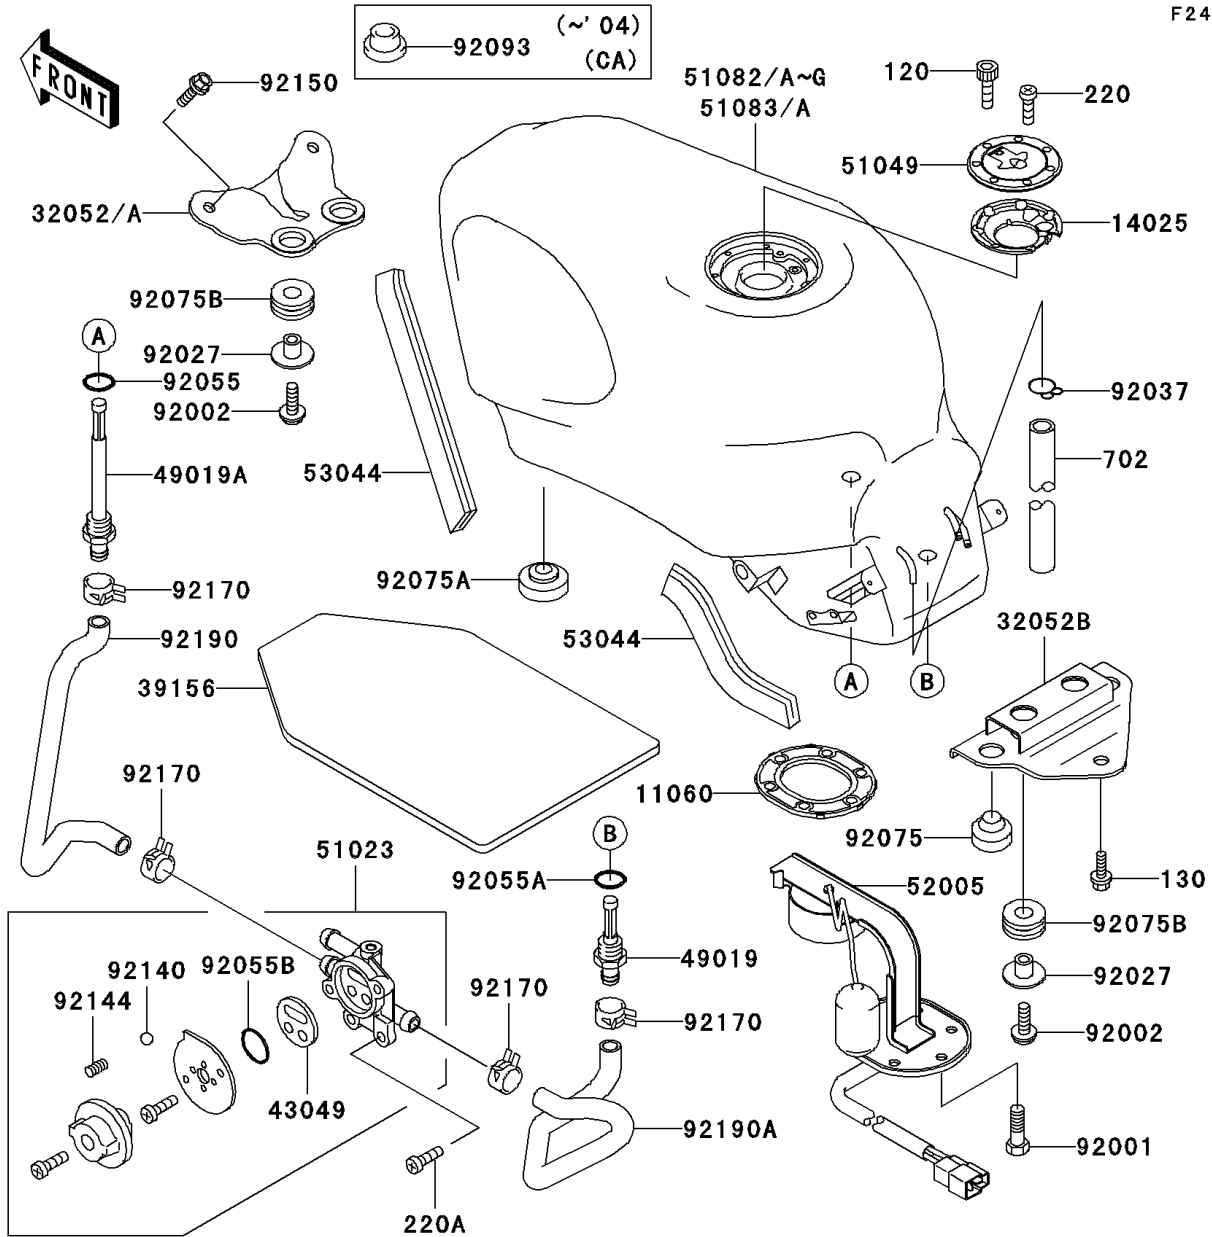

2004 ZZR600 PARTS DIAGRAM

Fuel Tank(4/4)

F2410

(51082/A/D~G)
(51083/A)

WD

(51082B/C)

WD

(51082/A)	C. P. Red
(51082B)	C. L. Blue
(51082C)	M. P. Silver
(51082D/E)	P. M. Black
(51082F)	G. Silver
(51082G)	C. T. Blue
(51083/A)	M. R. Red

2004 ZZR600 PARTS LIST

Fuel Tank(4/4)

ITEM NAME	PART NUMBER	QUANTITY
GASKET,FUEL GAUGE (Ref # 11060)	11060-1337	1
COVER,TANK CAP (Ref # 14025)	14025-1913	1
BRACKET-TANK,RR (Ref # 32052B)	32052-1363	1
PAD,FUEL TANK (Ref # 39156)	39156-1662	1
PACKING,TAP VALVE (Ref # 43049)	43049-1091	1
FILTER-FUEL (Ref # 49019)	49019-1070	1
FILTER-FUEL,"ON" (Ref # 49019A)	49019-1071	1
TAP-ASSY,FUEL (Ref # 51023)	51023-1320	1
CAP-TANK,FUEL (Ref # 51049)	51049-1130	1
GAUGE,FUEL (Ref # 52005)	52005-1105	1
TRIM (Ref # 53044)	53044-1137	3
BOLT,FUEL GAUGE (Ref # 92001)	92001-1069	6
BOLT,6X20 (Ref # 92002)	92002-1237	4
COLLAR,L=13.1 (Ref # 92027)	92027-251	4
CLAMP,TUBE (Ref # 92037)	92037-010	1
RING-O,ID=9.5 (Ref # 92055)	92055-1386	1
RING-O,11.5X1.5 (Ref # 92055A)	92055-1387	1
RING-O,TAP LEVER (Ref # 92055B)	92055-1419	1
DAMPER (Ref # 92075)	92075-015	2
DAMPER (Ref # 92075A)	92075-157	2
DAMPER (Ref # 92075B)	92075-1690	4
BOLT-SOCKET (Ref # 120)	120S0512	7
BOLT-FLANGED,8X20 (Ref # 130)	130J0820	1
SCREW-PAN-CROSS (Ref # 220)	220F0508	1
SCREW-PAN-CROSS (Ref # 220A)	220F0608	2
TUBE-RUBBER,7X10X600 (Ref # 702)	702A07600	1
BALL,STAINLESS,5/32" (Ref # 92140)	92140-1051	1
SPRING,FUEL TAP KNOB (Ref # 92144)	92144-1212	1
BOLT,6X14 (Ref # 92150)	92150-1340	2