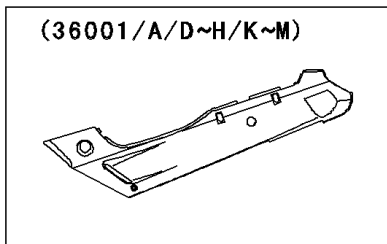

2002 Ninja® ZX™-6 PARTS DIAGRAM

Side Covers/Chain Cover

F2610

WOD

(36001/G)	C. P. Red
(36001A/H)	C. T. Blue
(36001D/K)	M. R. Red
(36001E/L)	P. M. Black
(36001F/M)	G. Silver

WOD

WOD

2002 Ninja® ZX™ -6 PARTS LIST

Side Covers/Chain Cover

ITEM NAME	PART NUMBER	QUANTITY
SCREW-CSK-CROS,6X20 (Ref # 221)	221E0620	4
CASE-CHAIN (Ref # 36014)	36014-1187	1
HOOK-ASSY,TOOL BOX (Ref # 53045)	53045-1053	4
SCREW,5X14 (Ref # 92009)	92009-1653	2
SCREW,5X20,BLACK (Ref # 92009A)	92009-1656	4
WASHER,6.5X16X1 (Ref # 92022)	92022-1143	2
WASHER,NYLON,5.3X11.5X1.5 (Ref # 92022A)	92022-1521	6
GROMMET (Ref # 92071)	92071-056	2
DAMPER,ROPE HOOK (Ref # 92160)	92160-1042	4
SCREW,6X10 (Ref # 92172)	92172-0005	2
SCREW,6X20 (Ref # 92172A)	92172-0106	2
COVER-SIDE,LH,C.P.RED (Ref # 36001)	36001-1493-V9	1
COVER-SIDE,LH,BLUE/GRAYSTONE (Ref # 36001B)	36001-1493-245	1
COVER-SIDE,LH,SILVER/GRAYSTONE (Ref # 36001C)	36001-1493-246	1
COVER-SIDE,RH,C.P.RED (Ref # 36001G)	36001-1494-V9	1
COVER-SIDE,RH,BLUE/GRAYSTONE (Ref # 36001I)	36001-1494-245	1
COVER-SIDE,RH,SILVER/GRAYSTONE (Ref # 36001J)	36001-1494-246	1