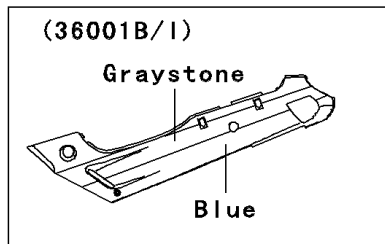

2002 Ninja® ZX™-6 PARTS DIAGRAM

Side Covers/Chain Cover

F2610

WOD

(36001/G)	C. P. Red
(36001A/H)	C. T. Blue
(36001D/K)	M. R. Red
(36001E/L)	P. M. Black
(36001F/M)	G. Silver

WOD

WOD

2002 Ninja® ZX™ -6 PARTS LIST

Side Covers/Chain Cover

ITEM NAME	PART NUMBER	QUANTITY
SCREW-CSK-CROS,6X20 (Ref # 221)	221E0620	4
CASE-CHAIN (Ref # 36014)	36014-1187	1
HOOK-ASSY,TOOL BOX (Ref # 53045)	53045-1053	4
SCREW,5X14 (Ref # 92009)	92009-1653	2
SCREW,5X20,BLACK (Ref # 92009A)	92009-1656	4
WASHER,6.5X16X1 (Ref # 92022)	92022-1143	2
WASHER,NYLON,5.3X11.5X1.5 (Ref # 92022A)	92022-1521	6
GROMMET (Ref # 92071)	92071-056	2
DAMPER,ROPE HOOK (Ref # 92160)	92160-1042	4
SCREW,6X10 (Ref # 92172)	92172-0005	2
SCREW,6X20 (Ref # 92172A)	92172-0106	2
COVER-SIDE,LH,C.P.RED (Ref # 36001)	36001-1493-V9	1
COVER-SIDE,LH,BLUE/GRAYSTONE (Ref # 36001B)	36001-1493-245	1
COVER-SIDE,LH,SILVER/GRAYSTONE (Ref # 36001C)	36001-1493-246	1
COVER-SIDE,RH,C.P.RED (Ref # 36001G)	36001-1494-V9	1
COVER-SIDE,RH,BLUE/GRAYSTONE (Ref # 36001I)	36001-1494-245	1
COVER-SIDE,RH,SILVER/GRAYSTONE (Ref # 36001J)	36001-1494-246	1