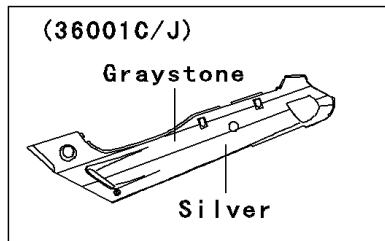

2002 Ninja® ZX™-6 PARTS DIAGRAM

Side Covers/Chain Cover

F2610

WOD

(36001/G)	C. P. Red
(36001A/H)	C. T. Blue
(36001D/K)	M. R. Red
(36001E/L)	P. M. Black
(36001F/M)	G. Silver

WOD

WOD

2002 Ninja® ZX™ -6 PARTS LIST

Side Covers/Chain Cover

ITEM NAME	PART NUMBER	QUANTITY
SCREW-CSK-CROS,6X20 (Ref # 221)	221E0620	4
CASE-CHAIN (Ref # 36014)	36014-1187	1
HOOK-ASSY,TOOL BOX (Ref # 53045)	53045-1053	4
SCREW,5X14 (Ref # 92009)	92009-1653	2
SCREW,5X20,BLACK (Ref # 92009A)	92009-1656	4
WASHER,6.5X16X1 (Ref # 92022)	92022-1143	2
WASHER,NYLON,5.3X11.5X1.5 (Ref # 92022A)	92022-1521	6
GROMMET (Ref # 92071)	92071-056	2
DAMPER,ROPE HOOK (Ref # 92160)	92160-1042	4
SCREW,6X10 (Ref # 92172)	92172-0005	2
SCREW,6X20 (Ref # 92172A)	92172-0106	2
COVER-SIDE,LH,C.P.RED (Ref # 36001)	36001-1493-V9	1
COVER-SIDE,LH,BLUE/GRAYSTONE (Ref # 36001B)	36001-1493-245	1
COVER-SIDE,LH,SILVER/GRAYSTONE (Ref # 36001C)	36001-1493-246	1
COVER-SIDE,RH,C.P.RED (Ref # 36001G)	36001-1494-V9	1
COVER-SIDE,RH,BLUE/GRAYSTONE (Ref # 36001I)	36001-1494-245	1
COVER-SIDE,RH,SILVER/GRAYSTONE (Ref # 36001J)	36001-1494-246	1