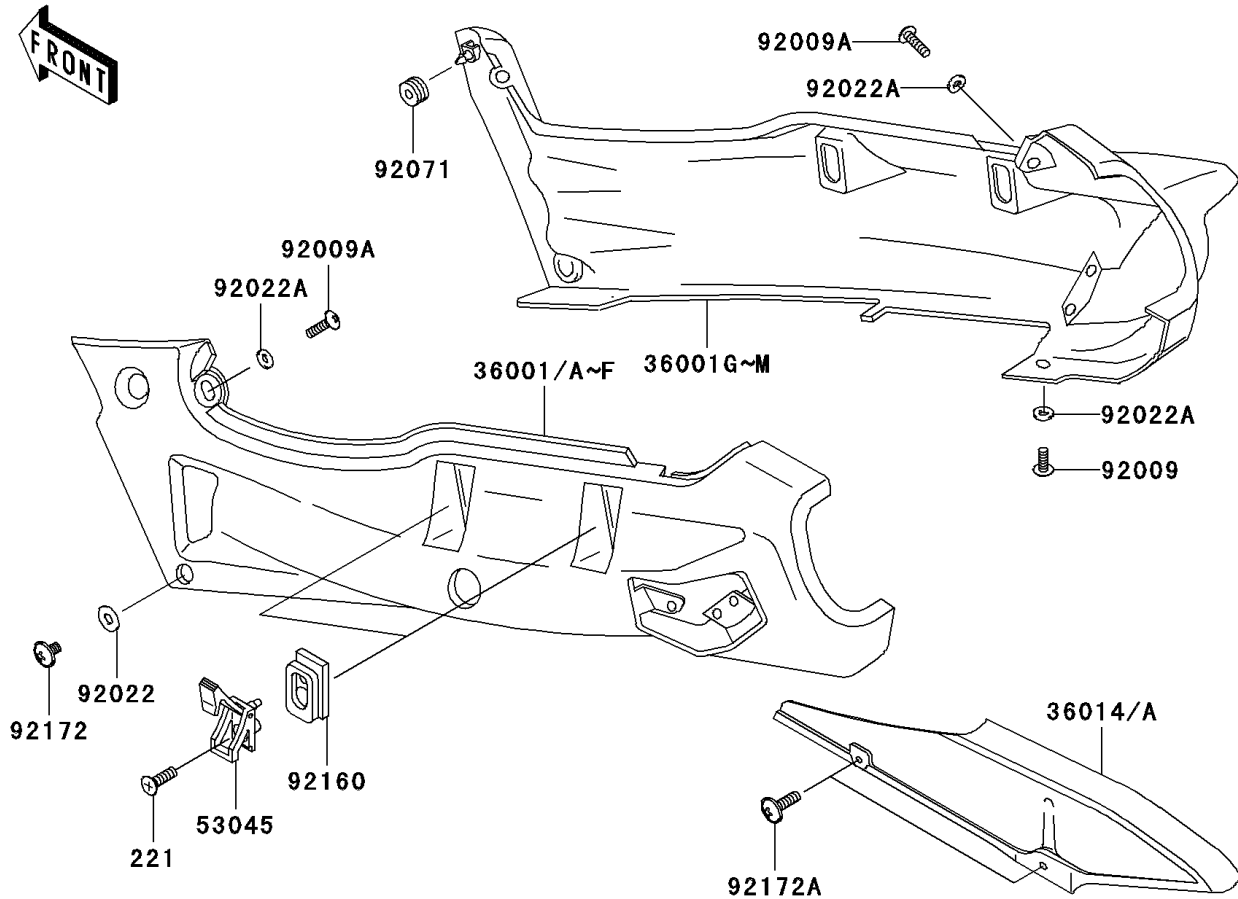

2002 Ninja® ZX™-6 PARTS DIAGRAM

Side Covers/Chain Cover

F2610

WOD

(36001/G)	C. P. Red
(36001A/H)	C. T. Blue
(36001D/K)	M. R. Red
(36001E/L)	P. M. Black
(36001F/M)	G. Silver

WOD

WOD

2002 Ninja® ZX™ -6 PARTS LIST

Side Covers/Chain Cover

ITEM NAME	PART NUMBER	QUANTITY
SCREW-CSK-CROS,6X20 (Ref # 221)	221E0620	4
CASE-CHAIN (Ref # 36014)	36014-1187	1
HOOK-ASSY,TOOL BOX (Ref # 53045)	53045-1053	4
SCREW,5X14 (Ref # 92009)	92009-1653	2
SCREW,5X20,BLACK (Ref # 92009A)	92009-1656	4
WASHER,6.5X16X1 (Ref # 92022)	92022-1143	2
WASHER,NYLON,5.3X11.5X1.5 (Ref # 92022A)	92022-1521	6
GROMMET (Ref # 92071)	92071-056	2
DAMPER,ROPE HOOK (Ref # 92160)	92160-1042	4
SCREW,6X10 (Ref # 92172)	92172-0005	2
SCREW,6X20 (Ref # 92172A)	92172-0106	2
COVER-SIDE,LH,C.P.RED (Ref # 36001)	36001-1493-V9	1
COVER-SIDE,LH,BLUE/GRAYSTONE (Ref # 36001B)	36001-1493-245	1
COVER-SIDE,LH,SILVER/GRAYSTONE (Ref # 36001C)	36001-1493-246	1
COVER-SIDE,RH,C.P.RED (Ref # 36001G)	36001-1494-V9	1
COVER-SIDE,RH,BLUE/GRAYSTONE (Ref # 36001I)	36001-1494-245	1
COVER-SIDE,RH,SILVER/GRAYSTONE (Ref # 36001J)	36001-1494-246	1