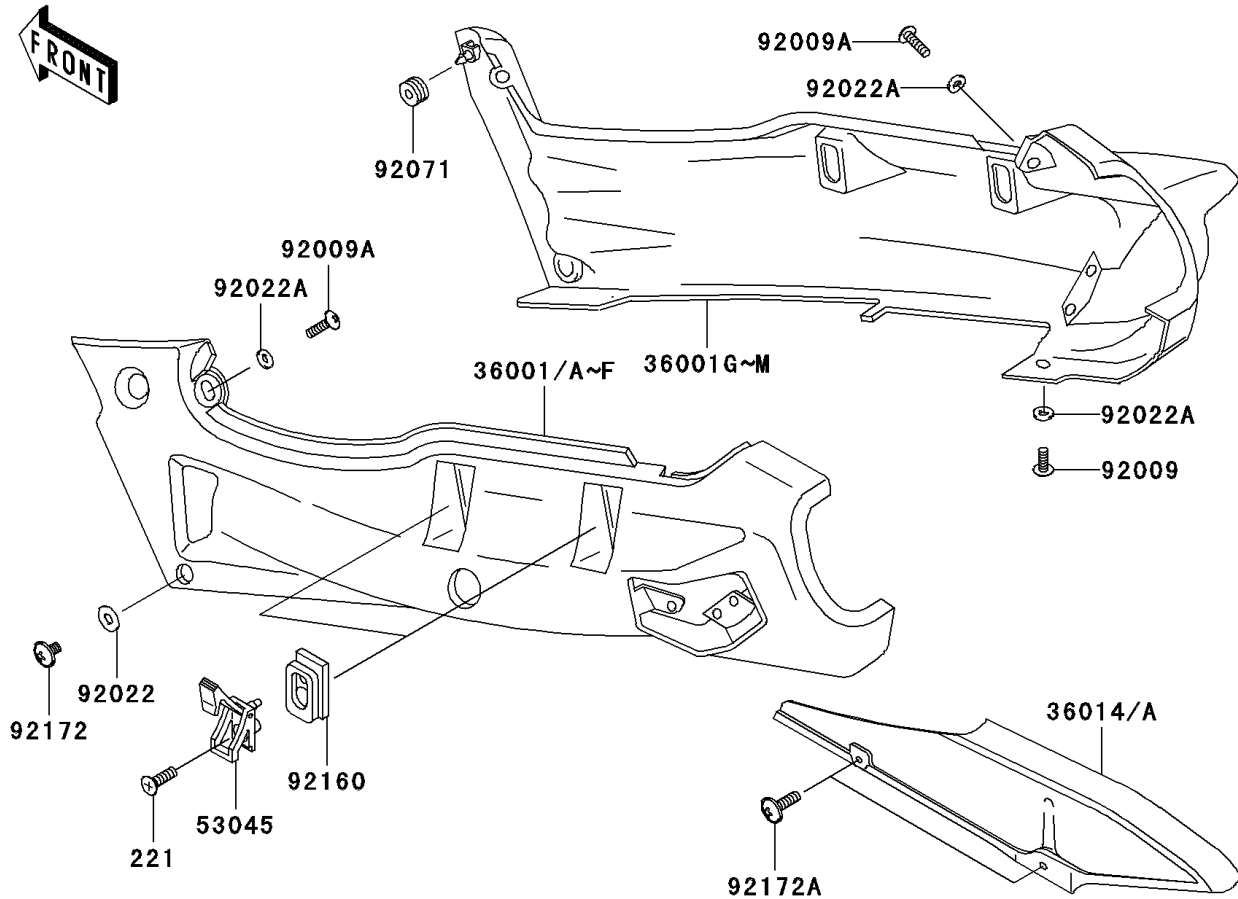

2005 ZZR600 (Canada Only) PARTS DIAGRAM

Side Covers/Chain Cover

F2610

(36001/A/D~H/K~M)

WOD

| | |
|------------|-------------|
| (36001/G) | C. P. Red |
| (36001A/H) | C. T. Blue |
| (36001D/K) | M. R. Red |
| (36001E/L) | P. M. Black |
| (36001F/M) | G. Silver |

(36001B/I)

Graystone
Blue

WOD

(36001C/J)

Graystone
Silver

WOD

2005 ZZR600 (Canada Only) PARTS LIST

Side Covers/Chain Cover

| ITEM NAME | PART NUMBER | QUANTITY |
|--|----------------|----------|
| COVER-SIDE,LH,G.SILVER (Ref # 36001F) | 36001-1493-474 | 1 |
| COVER-SIDE,RH,G.SILVER (Ref # 36001M) | 36001-1494-474 | 1 |
| SCREW-CSK-CROS,6X20 (Ref # 221) | 221E0620 | 4 |
| CASE-CHAIN (Ref # 36014A) | 36014-1261 | 1 |
| HOOK-ASSY,TOOL BOX (Ref # 53045) | 53045-1053 | 4 |
| SCREW,5X14 (Ref # 92009) | 92009-1653 | 2 |
| SCREW,5X20,BLACK (Ref # 92009A) | 92009-1656 | 4 |
| WASHER,6.5X16X1 (Ref # 92022) | 92022-1143 | 2 |
| WASHER,NYLON,5.3X11.5X1.5 (Ref # 92022A) | 92022-1521 | 6 |
| GROMMET (Ref # 92071) | 92071-056 | 2 |
| DAMPER,ROPE HOOK (Ref # 92160) | 92160-1042 | 4 |
| SCREW,6X10 (Ref # 92172) | 92172-0005 | 2 |
| SCREW,6X20 (Ref # 92172A) | 92172-0106 | 2 |