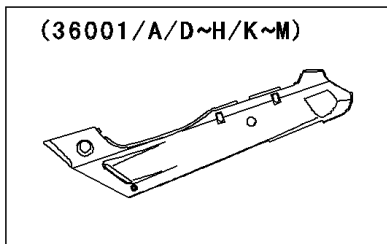

2005 ZZR600 (Canada Only) PARTS DIAGRAM

Side Covers/Chain Cover

F2610

(36001/A/D~H/K~M)

WOD

| | |
|------------|-------------|
| (36001/G) | C. P. Red |
| (36001A/H) | C. T. Blue |
| (36001D/K) | M. R. Red |
| (36001E/L) | P. M. Black |
| (36001F/M) | G. Silver |

| ITEM NAME | PART NUMBER | QUANTITY |
|--|----------------|----------|
| COVER-SIDE,LH,G.SILVER (Ref # 36001F) | 36001-1493-474 | 1 |
| COVER-SIDE,RH,G.SILVER (Ref # 36001M) | 36001-1494-474 | 1 |
| SCREW-CSK-CROS,6X20 (Ref # 221) | 221E0620 | 4 |
| CASE-CHAIN (Ref # 36014A) | 36014-1261 | 1 |
| HOOK-ASSY,TOOL BOX (Ref # 53045) | 53045-1053 | 4 |
| SCREW,5X14 (Ref # 92009) | 92009-1653 | 2 |
| SCREW,5X20,BLACK (Ref # 92009A) | 92009-1656 | 4 |
| WASHER,6.5X16X1 (Ref # 92022) | 92022-1143 | 2 |
| WASHER,NYLON,5.3X11.5X1.5 (Ref # 92022A) | 92022-1521 | 6 |
| GROMMET (Ref # 92071) | 92071-056 | 2 |
| DAMPER,ROPE HOOK (Ref # 92160) | 92160-1042 | 4 |
| SCREW,6X10 (Ref # 92172) | 92172-0005 | 2 |
| SCREW,6X20 (Ref # 92172A) | 92172-0106 | 2 |