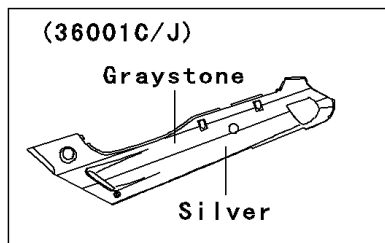

2005 ZZR600 (Canada Only) PARTS DIAGRAM

Side Covers/Chain Cover

F2610

(36001/A/D~H/K~M)

WOD

| | |
|------------|-------------|
| (36001/G) | C. P. Red |
| (36001A/H) | C. T. Blue |
| (36001D/K) | M. R. Red |
| (36001E/L) | P. M. Black |
| (36001F/M) | G. Silver |

(36001B/I)

Graystone
Blue

WOD

(36001C/J)

Graystone
Silver

WOD

2005 ZZR600 (Canada Only) PARTS LIST

Side Covers/Chain Cover

| ITEM NAME | PART NUMBER | QUANTITY |
|--|----------------|----------|
| COVER-SIDE,LH,G.SILVER (Ref # 36001F) | 36001-1493-474 | 1 |
| COVER-SIDE,RH,G.SILVER (Ref # 36001M) | 36001-1494-474 | 1 |
| SCREW-CSK-CROS,6X20 (Ref # 221) | 221E0620 | 4 |
| CASE-CHAIN (Ref # 36014A) | 36014-1261 | 1 |
| HOOK-ASSY,TOOL BOX (Ref # 53045) | 53045-1053 | 4 |
| SCREW,5X14 (Ref # 92009) | 92009-1653 | 2 |
| SCREW,5X20,BLACK (Ref # 92009A) | 92009-1656 | 4 |
| WASHER,6.5X16X1 (Ref # 92022) | 92022-1143 | 2 |
| WASHER,NYLON,5.3X11.5X1.5 (Ref # 92022A) | 92022-1521 | 6 |
| GROMMET (Ref # 92071) | 92071-056 | 2 |
| DAMPER,ROPE HOOK (Ref # 92160) | 92160-1042 | 4 |
| SCREW,6X10 (Ref # 92172) | 92172-0005 | 2 |
| SCREW,6X20 (Ref # 92172A) | 92172-0106 | 2 |