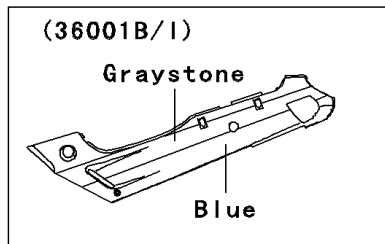

2005 ZZR600 (Canada Only) PARTS DIAGRAM

Side Covers/Chain Cover

F2610

(36001/A/D~H/K~M)

WOD

| | |
|------------|-------------|
| (36001/G) | C. P. Red |
| (36001A/H) | C. T. Blue |
| (36001D/K) | M. R. Red |
| (36001E/L) | P. M. Black |
| (36001F/M) | G. Silver |

(36001B/I)

Graystone
Blue

WOD

(36001C/J)

Graystone
Silver

WOD

2005 ZZR600 (Canada Only) PARTS LIST

Side Covers/Chain Cover

| ITEM NAME | PART NUMBER | QUANTITY |
|--|----------------|----------|
| COVER-SIDE,LH,G.SILVER (Ref # 36001F) | 36001-1493-474 | 1 |
| COVER-SIDE,RH,G.SILVER (Ref # 36001M) | 36001-1494-474 | 1 |
| SCREW-CSK-CROS,6X20 (Ref # 221) | 221E0620 | 4 |
| CASE-CHAIN (Ref # 36014A) | 36014-1261 | 1 |
| HOOK-ASSY,TOOL BOX (Ref # 53045) | 53045-1053 | 4 |
| SCREW,5X14 (Ref # 92009) | 92009-1653 | 2 |
| SCREW,5X20,BLACK (Ref # 92009A) | 92009-1656 | 4 |
| WASHER,6.5X16X1 (Ref # 92022) | 92022-1143 | 2 |
| WASHER,NYLON,5.3X11.5X1.5 (Ref # 92022A) | 92022-1521 | 6 |
| GROMMET (Ref # 92071) | 92071-056 | 2 |
| DAMPER,ROPE HOOK (Ref # 92160) | 92160-1042 | 4 |
| SCREW,6X10 (Ref # 92172) | 92172-0005 | 2 |
| SCREW,6X20 (Ref # 92172A) | 92172-0106 | 2 |