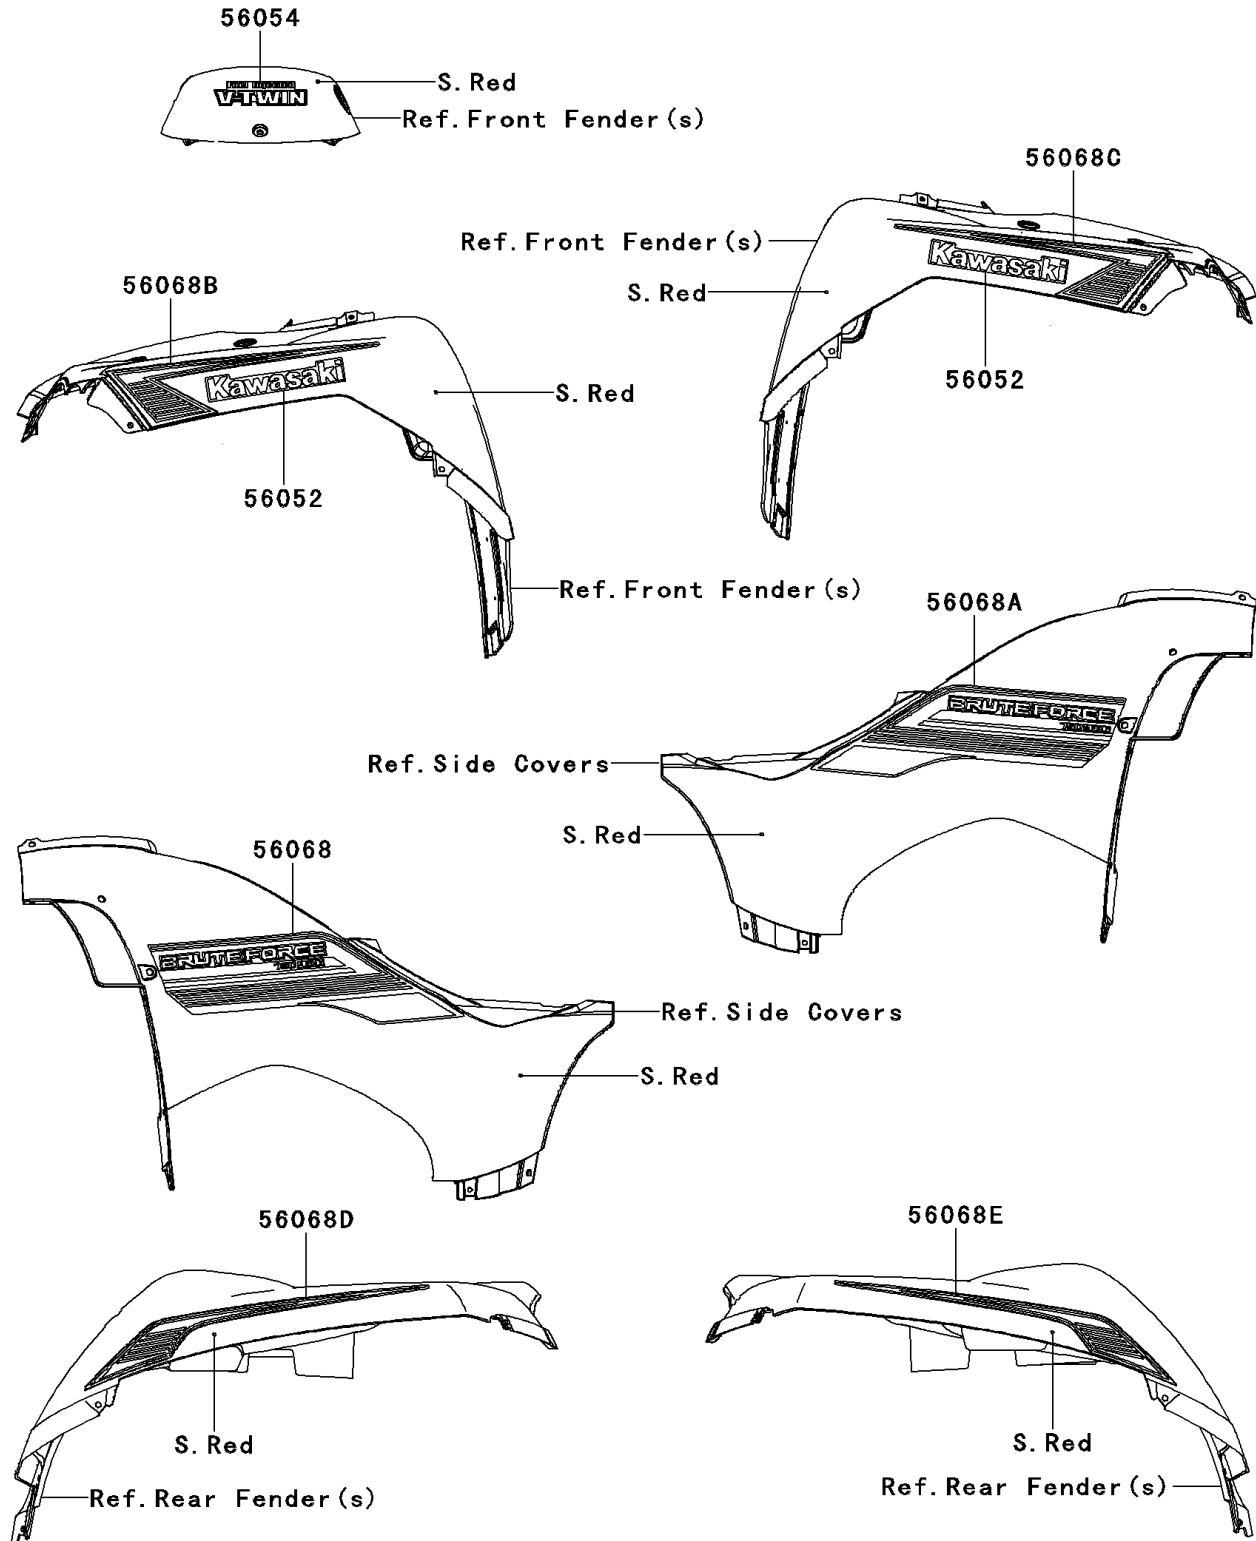

2009 Brute Force® 750 4x4i PARTS DIAGRAM

Decals(S.Red)(D9F)

F2861E

2009 Brute Force® 750 4x4i PARTS LIST

Decals(S.Red)(D9F)

ITEM NAME	PART NUMBER	QUANTITY
MARK,SIDE COVER,KAWASAKI (Ref # 56052)	56052-0947	2
MARK,FUEL INJECTED V-TWIN (Ref # 56054)	56054-0229	1
PATTERN,SIDE COVER,LH (Ref # 56068)	56068-1138	1
PATTERN,SIDE COVER,RH (Ref # 56068A)	56068-1139	1
PATTERN,FR FENDER,LH (Ref # 56068B)	56068-1140	1
PATTERN,FR FENDER,RH (Ref # 56068C)	56068-1141	1
PATTERN,RR FENDER,LH (Ref # 56068D)	56068-1142	1
PATTERN,RR FENDER,RH (Ref # 56068E)	56068-1143	1