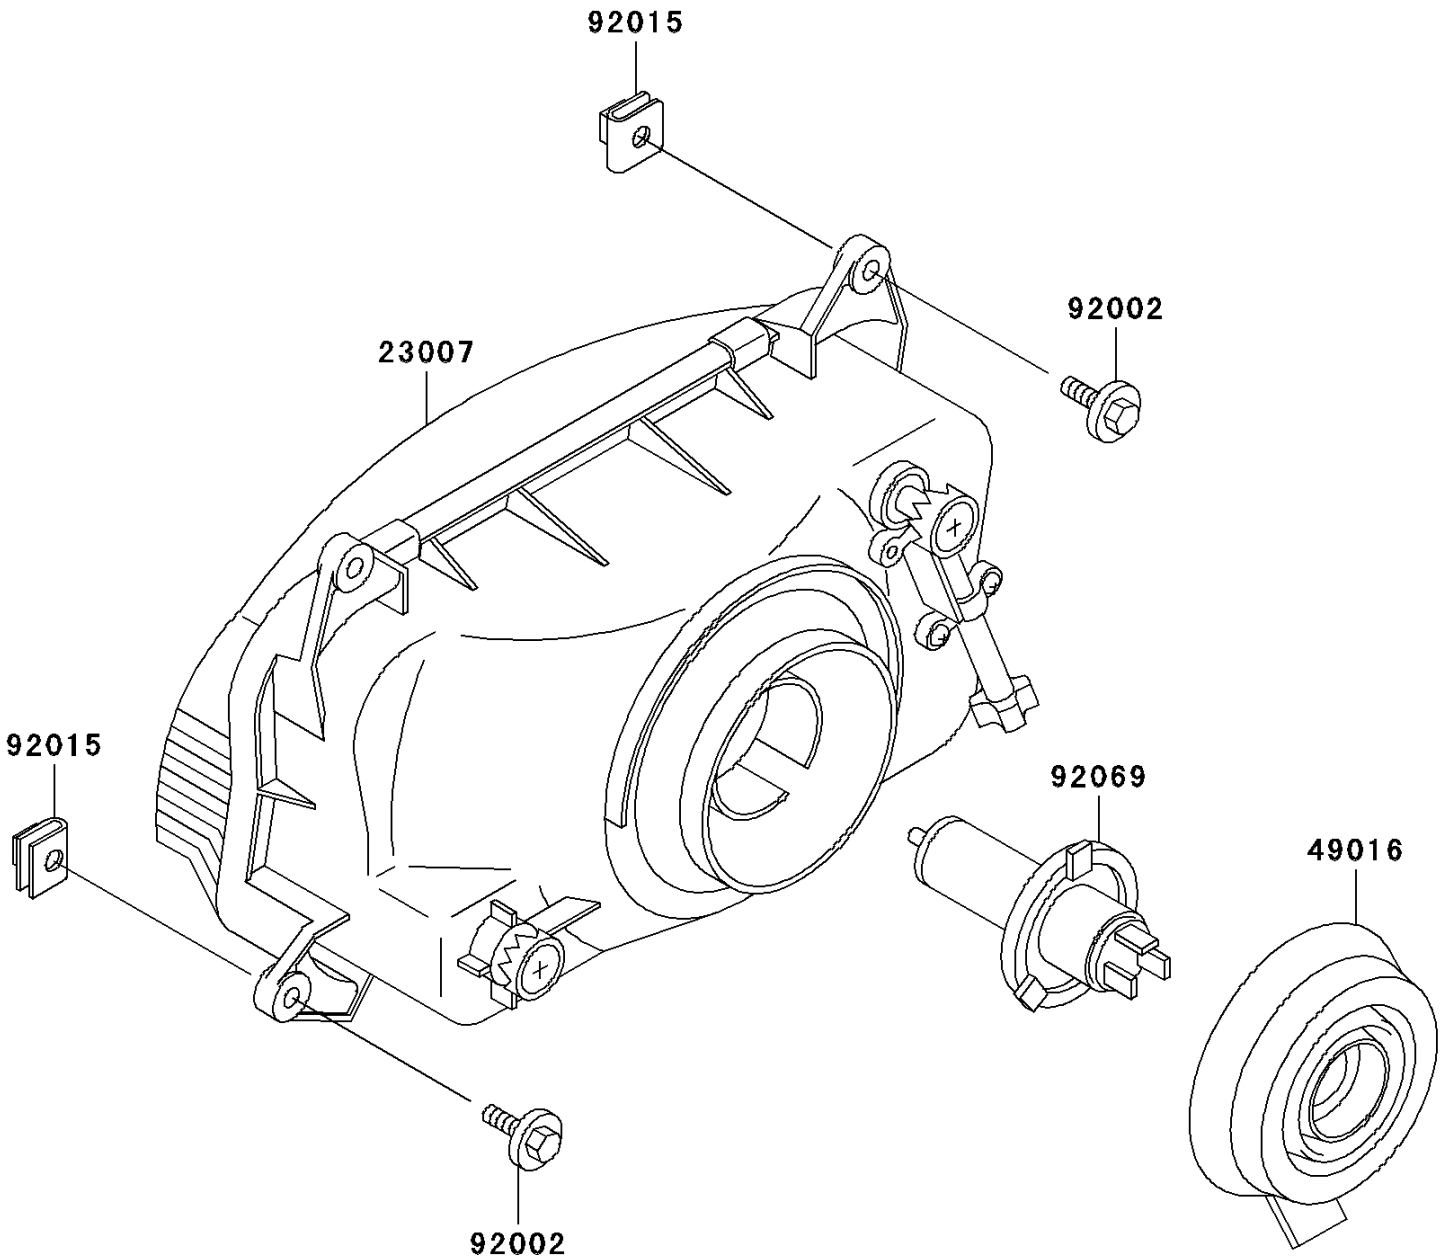

2005 ZZR600 (Canada Only) PARTS DIAGRAM

Headlight(s)

F2710

2005 ZZR600 (Canada Only) PARTS LIST

Headlight(s)

ITEM NAME	PART NUMBER	QUANTITY
LENS-COMP,HEAD LAMP (Ref # 23007)	23007-1375	1
COVER-SEAL,HEAD LAMP SOCKET (Ref # 49016)	49016-1137	1
BOLT,6X22 (Ref # 92002)	92002-1262	4
NUT,6MM (Ref # 92015)	92015-1602	4
BULB,12V 60/55W,H4 (Ref # 92069)	92069-1002	1