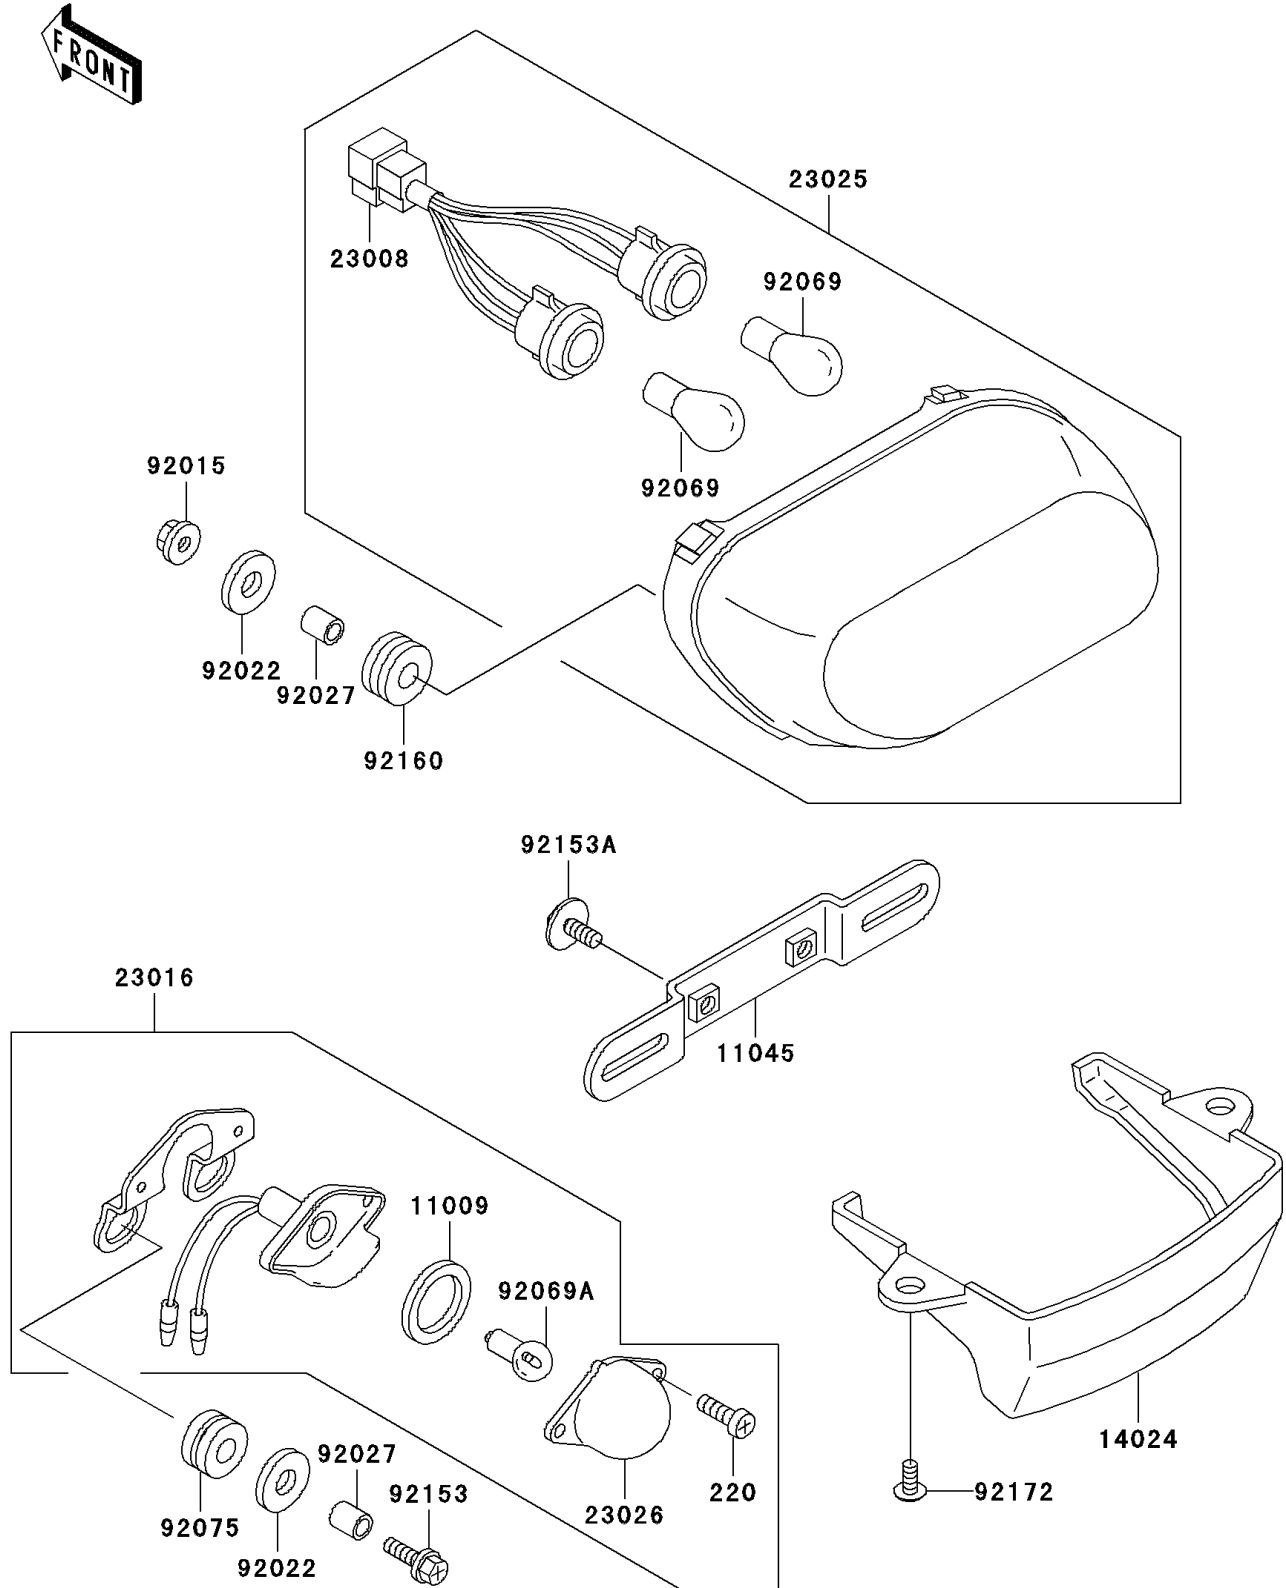

2005 ZZR600 (Canada Only) PARTS DIAGRAM

Taillight(s)

F2720

2005 ZZR600 (Canada Only) PARTS LIST

Taillight(s)

ITEM NAME	PART NUMBER	QUANTITY
SCREW-PAN-CROS (Ref # 220)	220B0410	2
GASKET,LICENSE PLATE LAMP (Ref # 11009)	11009-1372	1
BRACKET,LICENSE (Ref # 11045)	11045-1387	1
COVER,LICENSE LAMP (Ref # 14024)	14024-1386	1
SOCKET-ASSY,TAIL LAMP (Ref # 23008)	23008-1364	1
LAMP-ASSY,LICENSE PLATE (Ref # 23016)	23016-1127	1
LAMP-TAIL (Ref # 23025)	23025-1308	1
LENS,LAMP (Ref # 23026)	23026-1054	1
NUT,FLANGED,6MM (Ref # 92015)	92015-1367	3
WASHER,6.5X20X1.6 (Ref # 92022)	92022-1557	5
COLLAR,6.8X10X12 (Ref # 92027)	92027-162	5
BULB,12V 21/5W (Ref # 92069)	92069-063	2
BULB,12V 5W (Ref # 92069A)	92069-1055	1
DAMPER (Ref # 92075)	92075-209	2
BOLT,FLANGED,6X25 (Ref # 92153)	92153-0514	2
BOLT,6X16 (Ref # 92153A)	92153-0684	2
DAMPER (Ref # 92160)	92160-1162	3
SCREW,5X12 (Ref # 92172)	92172-0008	2