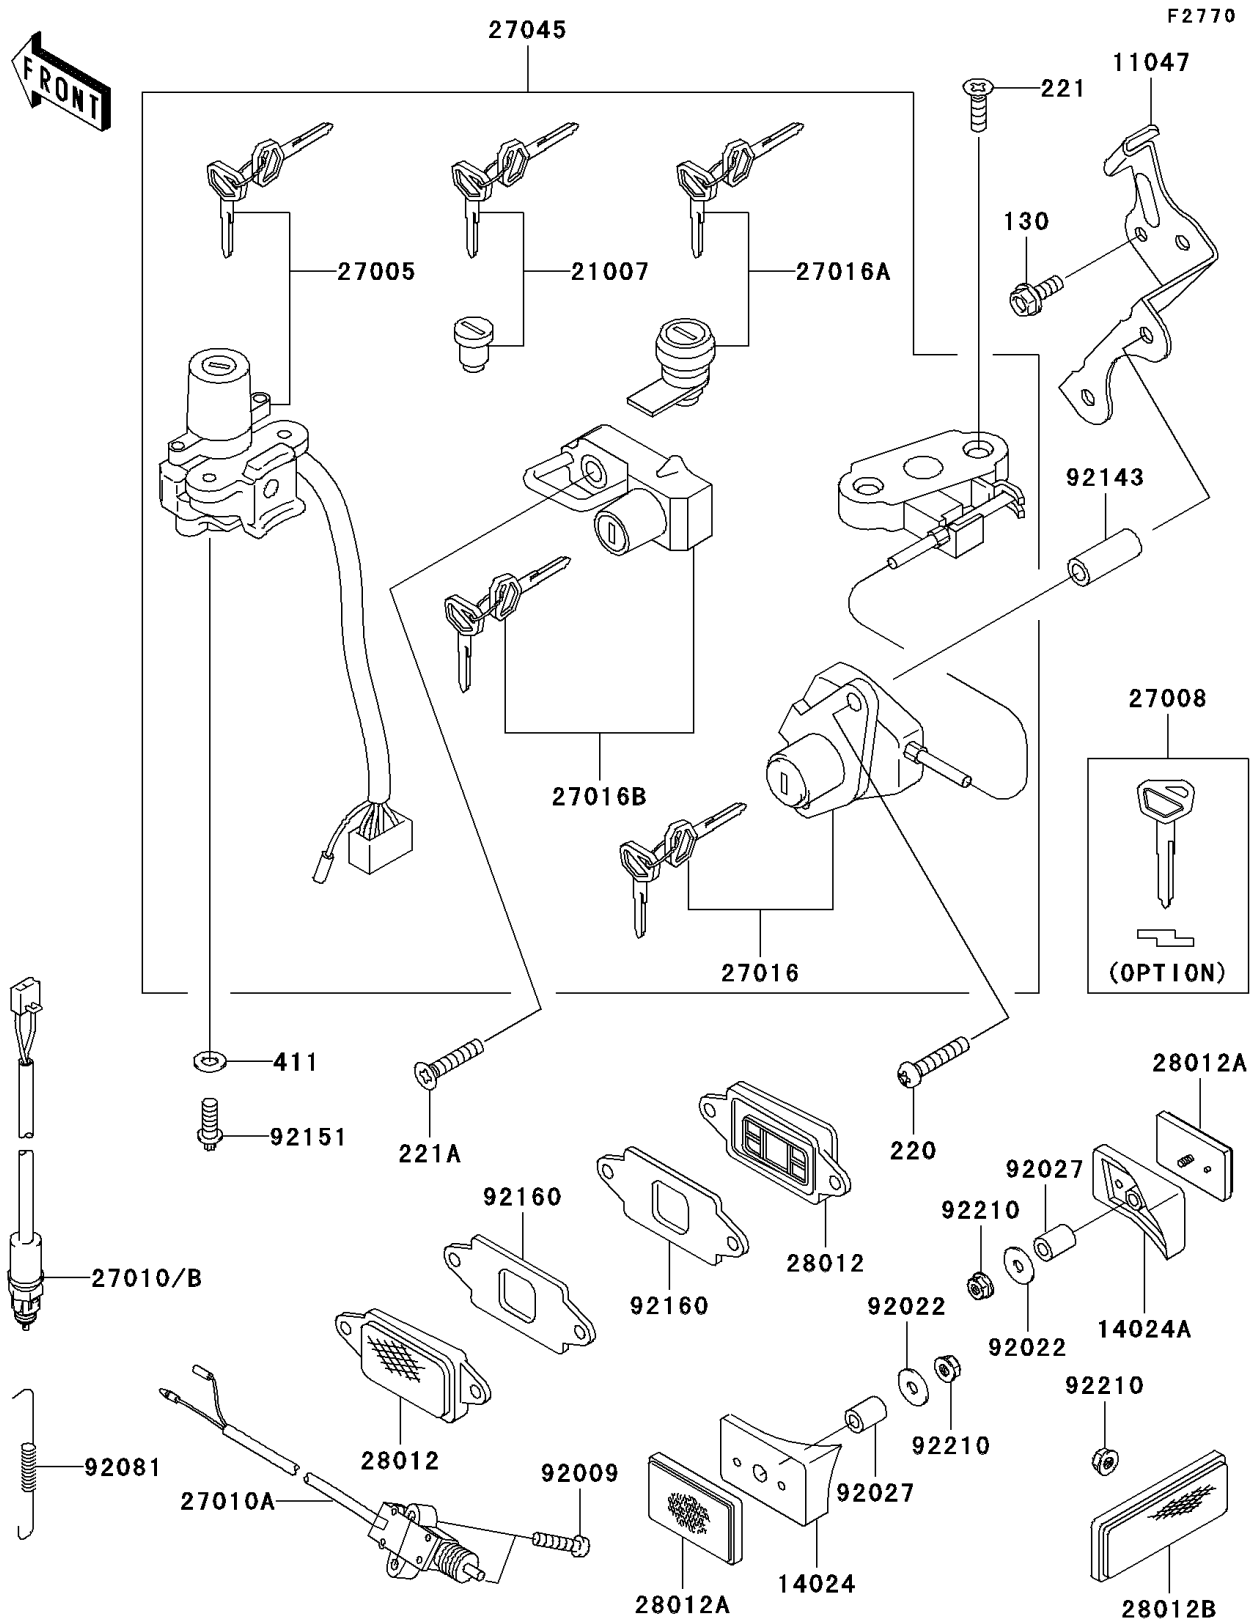

2004 ZZR600 PARTS DIAGRAM

Ignition Switch/Locks/Reflectors

2004 ZZR600 PARTS LIST

Ignition Switch/Locks/Reflectors

ITEM NAME	PART NUMBER	QUANTITY
BOLT-FLANGED,6X16,BLACK (Ref # 130)	130J0616	2
SCREW-PAN-CROSS (Ref # 220)	220F0630	2
SCREW-CSK-CROS (Ref # 221)	221C0620	2
SCREW-CSK-CROSS (Ref # 221A)	221F0630	1
WASHER-PLAIN,6MM (Ref # 411)	411E0600	2
BRACKET,SEAT LOCK (Ref # 11047)	11047-1885	1
COVER,REFLECTOR,LH (Ref # 14024)	14024-1940	1
COVER,REFLECTOR,RH (Ref # 14024A)	14024-1941	1
ROTOR,LOCK,TANK CAP (Ref # 21007)	21007-5035	1
SWITCH-ASSY-IGNITION (Ref # 27005)	27005-1213	1
KEY-LOCK,BLANK (Ref # 27008)	27008-1170	1
SWITCH,SIDE STAND (Ref # 27010A)	27010-1226	1
SWITCH,BRAKE LAMP (Ref # 27010B)	27010-1452	1
LOCK-ASSY,SEAT (Ref # 27016)	27016-5196	1
LOCK-ASSY,PAD (Ref # 27016A)	27016-5198	1
LOCK-ASSY,HELMET (Ref # 27016B)	27016-5207	1
SWITCH-ASSY (Ref # 27045)	27045-5058	1
REFLECTOR-REFLEX,FR,SIDE (Ref # 28012)	28012-1068	2
REFLECTOR-REFLEX,RR (Ref # 28012A)	28012-1072	2
REFLECTOR-REFLEX (Ref # 28012B)	28012-1077	1
SCREW,5X22 (Ref # 92009)	92009-1492	2
WASHER,5.2X16X1.2 (Ref # 92022)	92022-263	2
COLLAR,5X8X14.5 (Ref # 92027)	92027-1789	2
SPRING,BRAKE LAMP SWITCH (Ref # 92081)	92081-1704	1
COLLAR,6.5X9.5X17 (Ref # 92143)	92143-1408	2
BOLT,TORX,6X16 (Ref # 92151)	92151-1911	2
DAMPER,REFLECTOR (Ref # 92160)	92160-1192	2
NUT,FLANGED,5MM (Ref # 92210)	92210-0007	3