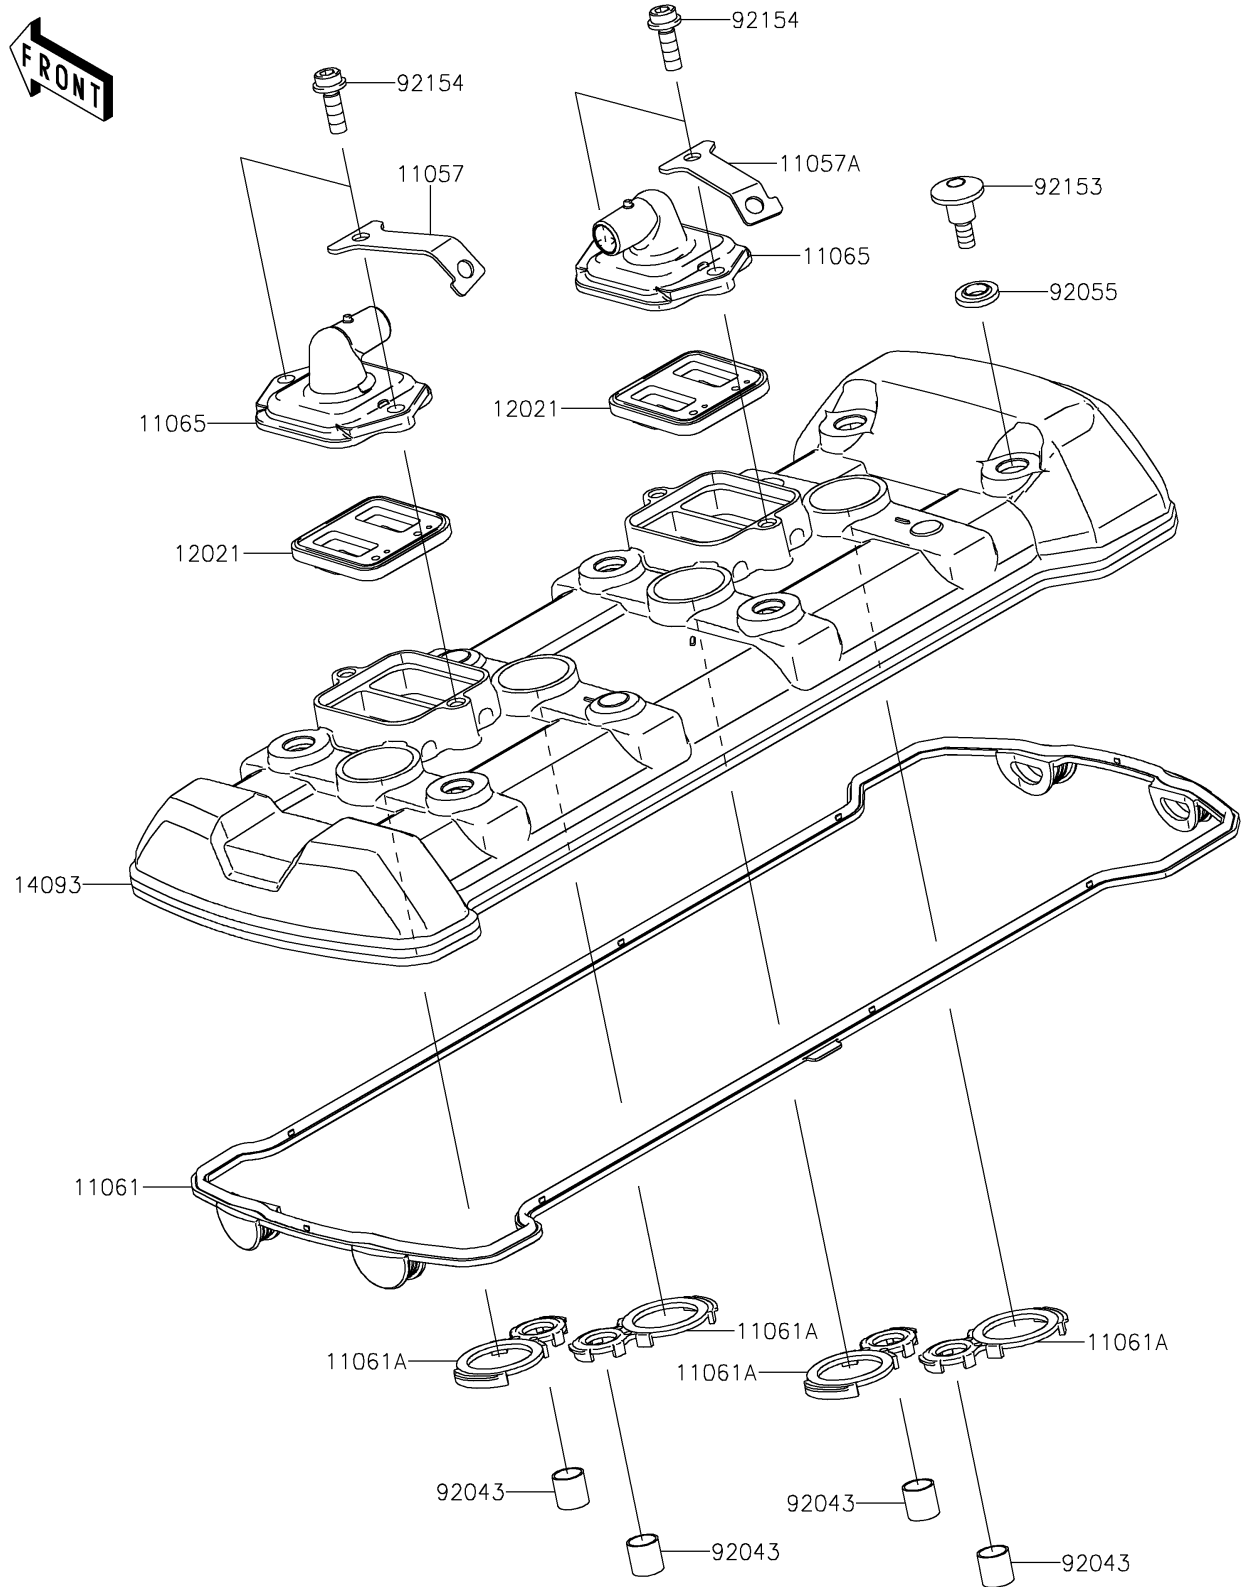

2025 Versys 1100 SE LT ABS PARTS DIAGRAM

Cylinder Head Cover

E1112

2025 Versys 1100 SE LT ABS PARTS LIST

Cylinder Head Cover

ITEM NAME	PART NUMBER	QUANTITY
BRACKET,LH (Ref # 11057)	11057-1712	1
BRACKET,RH (Ref # 11057A)	11057-1713	1
GASKET,HEAD COVER (Ref # 11061)	11061-0914	1
GASKET,SPARK PLUG (Ref # 11061A)	11061-1213	4
CAP,HEAD COVER (Ref # 11065)	11065-0328	2
VALVE-ASSY-REED (Ref # 12021)	12021-0016	2
COVER,HEAD (Ref # 14093)	14093-0562	1
PIN,10.1X12X14 (Ref # 92043)	92043-4009	4
RING-O (Ref # 92055)	92055-0785	6
BOLT,SOCKET,6X22.5 (Ref # 92153)	92153-1779	6
BOLT,SOCKET,6X18 (Ref # 92154)	92154-0351	4