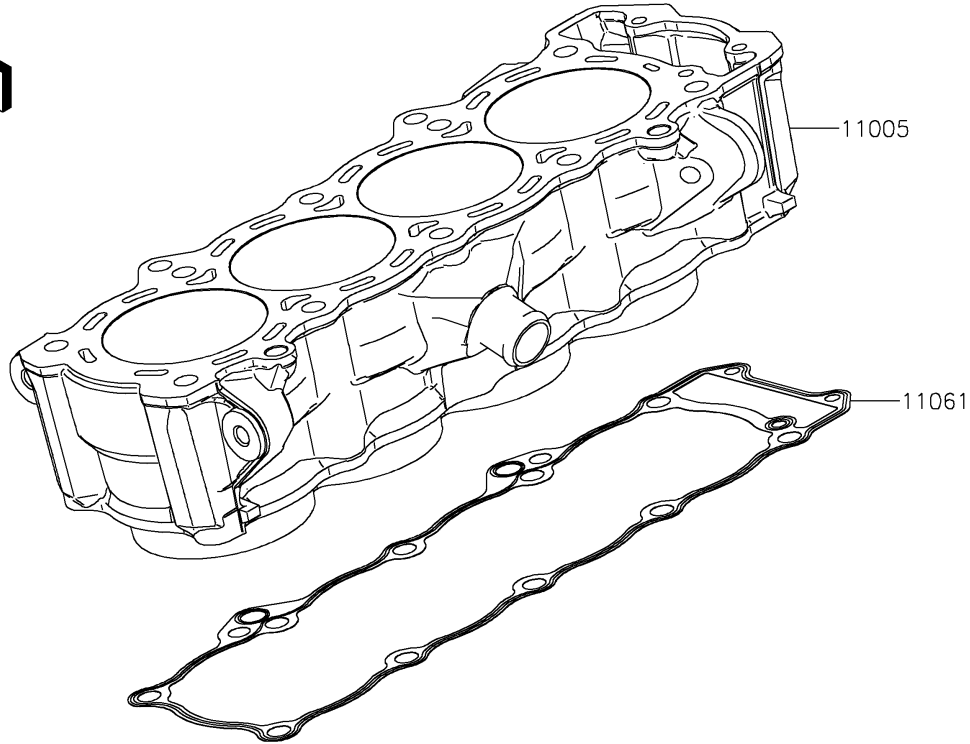

2025 Versys 1100 SE LT ABS PARTS DIAGRAM

Cylinder/Piston(s)

E1120

2025 Versys 1100 SE LT ABS PARTS LIST

Cylinder/Piston(s)

ITEM NAME	PART NUMBER	QUANTITY
CYLINDER-ENGINE (Ref # 11005)	11005-0752	1
GASKET,CYLINDER BASE (Ref # 11061)	11061-0402	1
PISTON-ENGINE (Ref # 13001)	13001-0848	4
PIN-PISTON (Ref # 13002)	13002-0004	4
RING-SET-PISTON (Ref # 13008)	13008-0608	4
RING-SNAP (Ref # 92033)	92033-1054	8