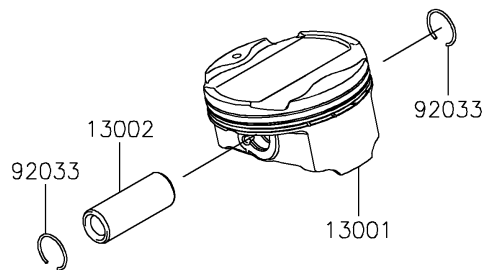

2025 Versys 1100 SE LT ABS PARTS DIAGRAM

Cylinder/Piston(s)

E1120

2025 Versys 1100 SE LT ABS PARTS LIST

Cylinder/Piston(s)

ITEM NAME	PART NUMBER	QUANTITY
CYLINDER-ENGINE (Ref # 11005)	11005-0752	1
GASKET,CYLINDER BASE (Ref # 11061)	11061-0402	1
PISTON-ENGINE (Ref # 13001)	13001-0848	4
PIN-PISTON (Ref # 13002)	13002-0004	4
RING-SET-PISTON (Ref # 13008)	13008-0608	4
RING-SNAP (Ref # 92033)	92033-1054	8