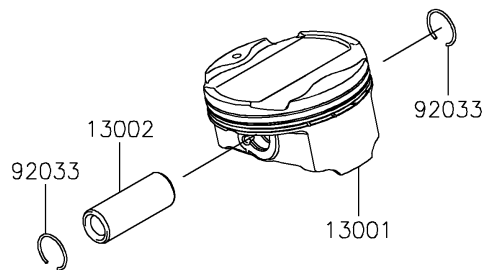

# 2025 Versys 1100 SE LT ABS PARTS DIAGRAM

Cylinder/Piston(s)

E1120

## 2025 Versys 1100 SE LT ABS PARTS LIST

Cylinder/Piston(s)

ITEM NAME	PART NUMBER	QUANTITY
CYLINDER-ENGINE (Ref # 11005)	11005-0752	1
GASKET,CYLINDER BASE (Ref # 11061)	11061-0402	1
PISTON-ENGINE (Ref # 13001)	13001-0848	4
PIN-PISTON (Ref # 13002)	13002-0004	4
RING-SET-PISTON (Ref # 13008)	13008-0608	4
RING-SNAP (Ref # 92033)	92033-1054	8