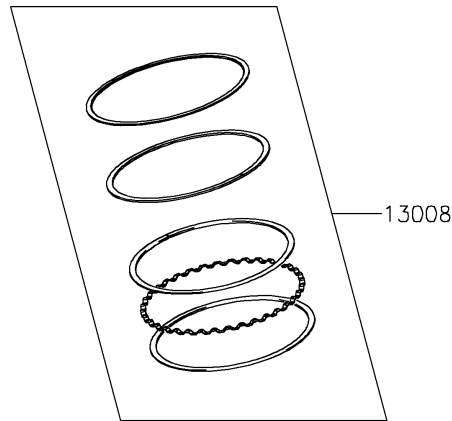

2025 Versys 1100 SE LT ABS PARTS DIAGRAM

Cylinder/Piston(s)

E1120

2025 Versys 1100 SE LT ABS PARTS LIST

Cylinder/Piston(s)

ITEM NAME	PART NUMBER	QUANTITY
CYLINDER-ENGINE (Ref # 11005)	11005-0752	1
GASKET,CYLINDER BASE (Ref # 11061)	11061-0402	1
PISTON-ENGINE (Ref # 13001)	13001-0848	4
PIN-PISTON (Ref # 13002)	13002-0004	4
RING-SET-PISTON (Ref # 13008)	13008-0608	4
RING-SNAP (Ref # 92033)	92033-1054	8