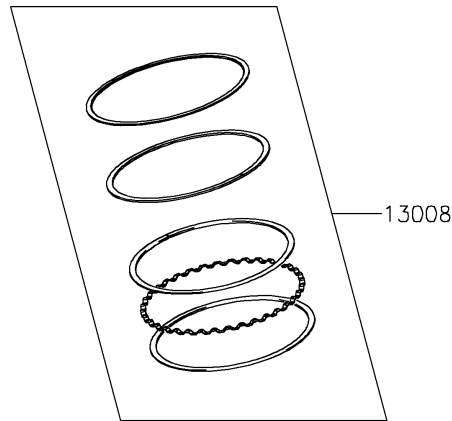

# 2025 Versys 1100 SE LT ABS PARTS DIAGRAM

Cylinder/Piston(s)

E1120

## 2025 Versys 1100 SE LT ABS PARTS LIST

Cylinder/Piston(s)

ITEM NAME	PART NUMBER	QUANTITY
CYLINDER-ENGINE (Ref # 11005)	11005-0752	1
GASKET,CYLINDER BASE (Ref # 11061)	11061-0402	1
PISTON-ENGINE (Ref # 13001)	13001-0848	4
PIN-PISTON (Ref # 13002)	13002-0004	4
RING-SET-PISTON (Ref # 13008)	13008-0608	4
RING-SNAP (Ref # 92033)	92033-1054	8