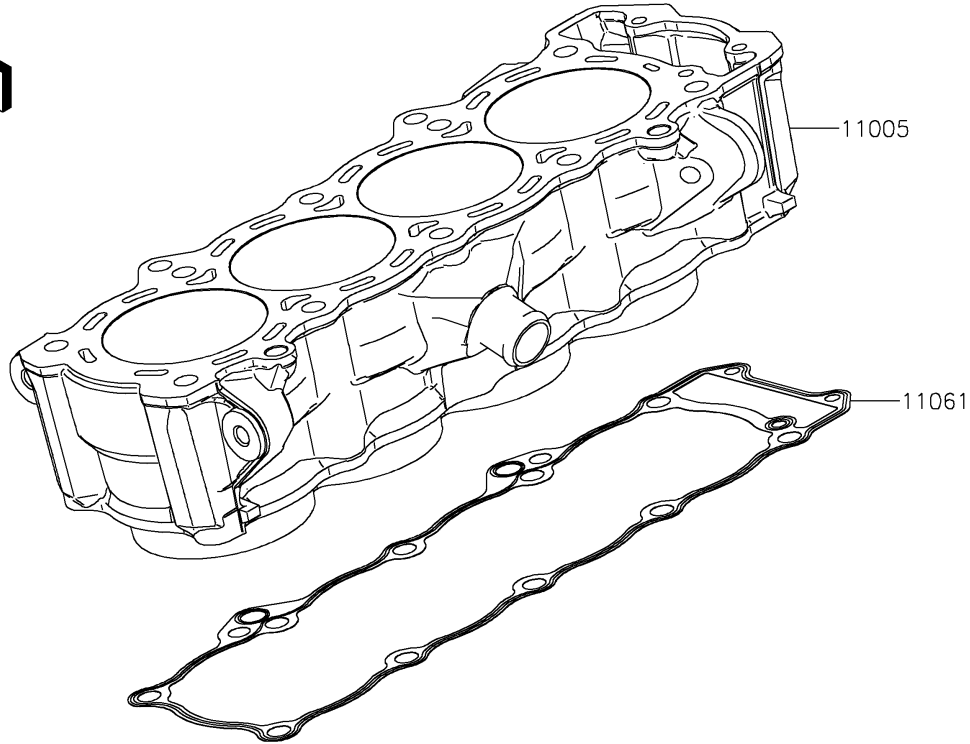

# 2025 Versys 1100 SE LT ABS PARTS DIAGRAM

Cylinder/Piston(s)

E1120

## 2025 Versys 1100 SE LT ABS PARTS LIST

Cylinder/Piston(s)

ITEM NAME	PART NUMBER	QUANTITY
CYLINDER-ENGINE (Ref # 11005)	11005-0752	1
GASKET,CYLINDER BASE (Ref # 11061)	11061-0402	1
PISTON-ENGINE (Ref # 13001)	13001-0848	4
PIN-PISTON (Ref # 13002)	13002-0004	4
RING-SET-PISTON (Ref # 13008)	13008-0608	4
RING-SNAP (Ref # 92033)	92033-1054	8