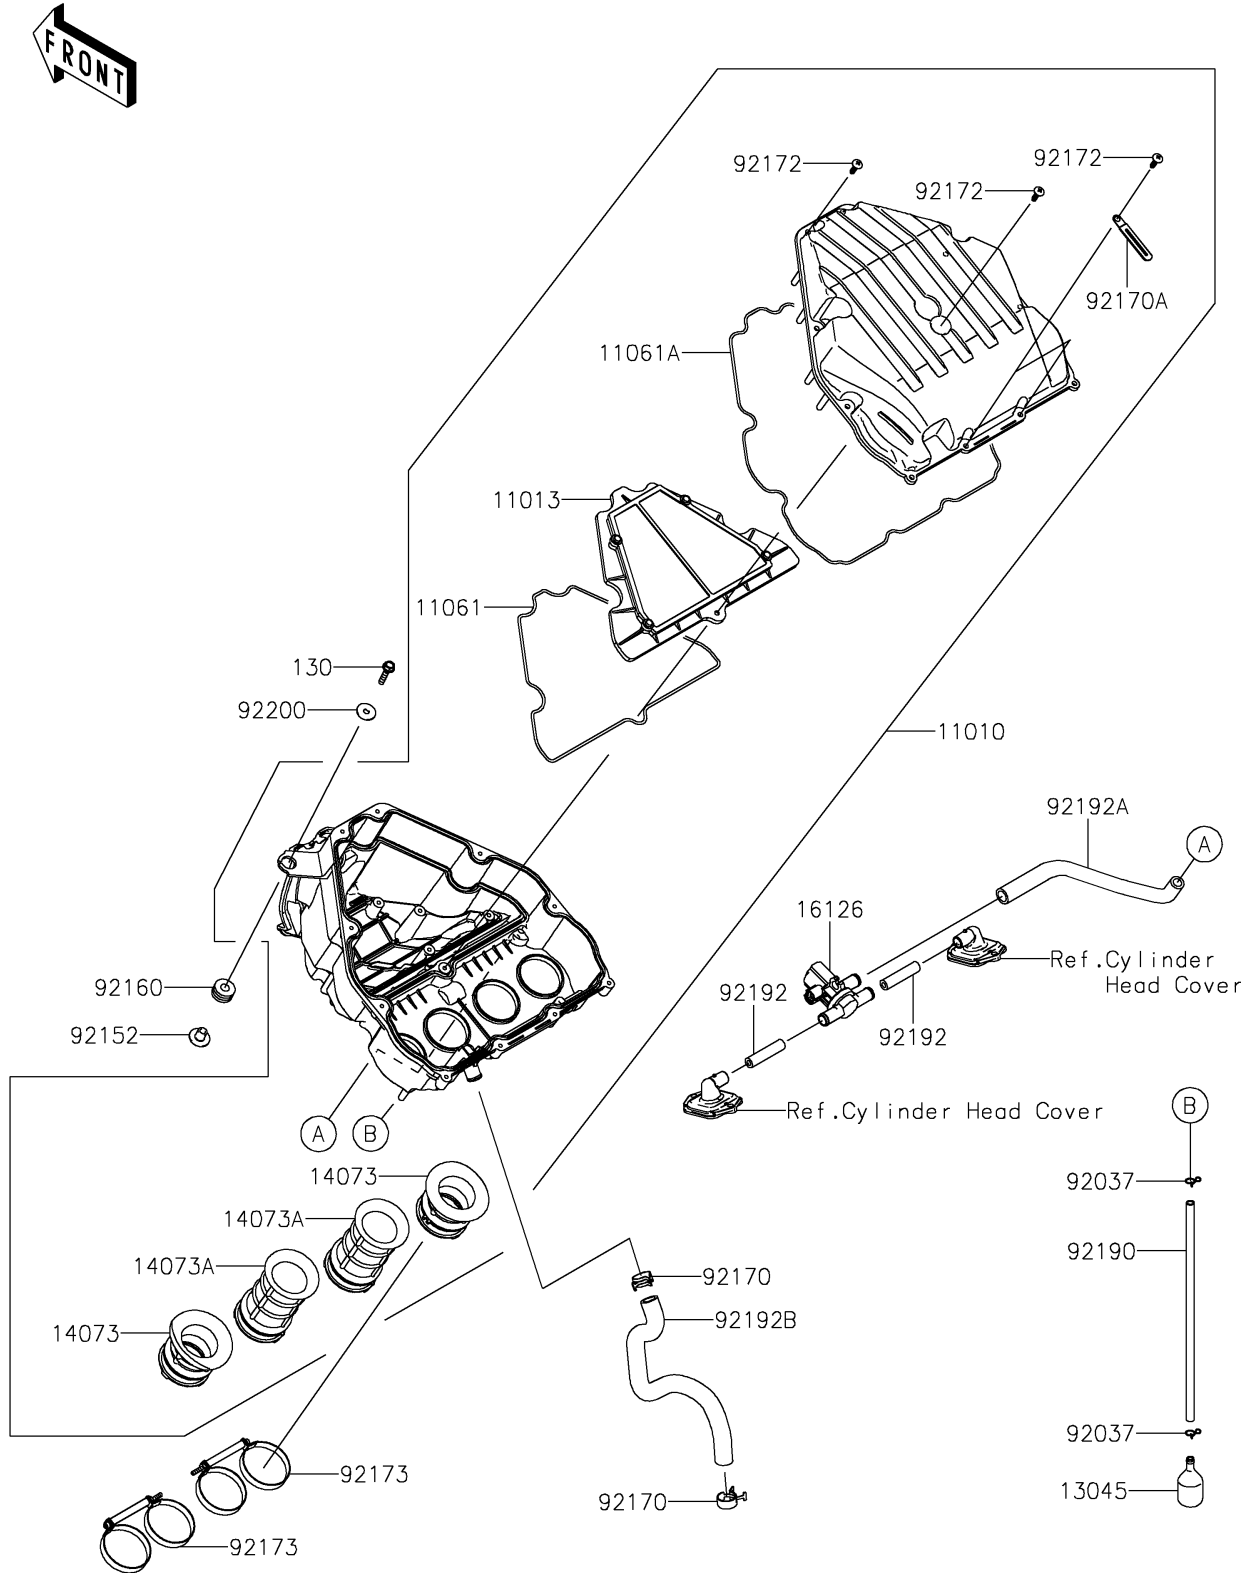

# 2025 Versys 1100 SE LT ABS PARTS DIAGRAM

Air Cleaner

E1130

## 2025 Versys 1100 SE LT ABS PARTS LIST

### Air Cleaner

ITEM NAME	PART NUMBER	QUANTITY
FILTER-ASSY-AIR (Ref # 11010)	11010-1852	1
ELEMENT-AIR FILTER (Ref # 11013)	11013-0712	1
GASKET,ELEMENT (Ref # 11061)	11061-0405	1
GASKET,CASE (Ref # 11061A)	11061-0406	1
RECEIVER-OIL (Ref # 13045)	13045-1057	1
DUCT,AIR FILTER (Ref # 14073)	14073-1926	2
DUCT,AIR FILTER (Ref # 14073A)	14073-1927	2
VALVE,AIR SWITCHING (Ref # 16126)	16126-0745	1
CLAMP (Ref # 92037)	92037-1712	2
COLLAR,6.5X10.5X13.1 (Ref # 92152)	92152-0547	1
DAMPER (Ref # 92160)	92160-1162	1
CLAMP (Ref # 92170)	92170-1060	2
CLAMP (Ref # 92170A)	92170-1514	2
SCREW,TAPPING,5X20 (Ref # 92172)	92172-0483	11
CLAMP (Ref # 92173)	92173-2298	2
TUBE,6X9X300 (Ref # 92190)	92190-1253	1
TUBE,HEAD-ASWV (Ref # 92192)	92192-0843	2
TUBE,ASWV-A/C (Ref # 92192A)	92192-2710	1
TUBE,BLOWBY,ZX1200K (Ref # 92192B)	92192-2711	1
WASHER,6.5X22X1.6 (Ref # 92200)	92200-1087	1
BOLT-FLANGED,6X30 (Ref # 130)	130BB0630	1