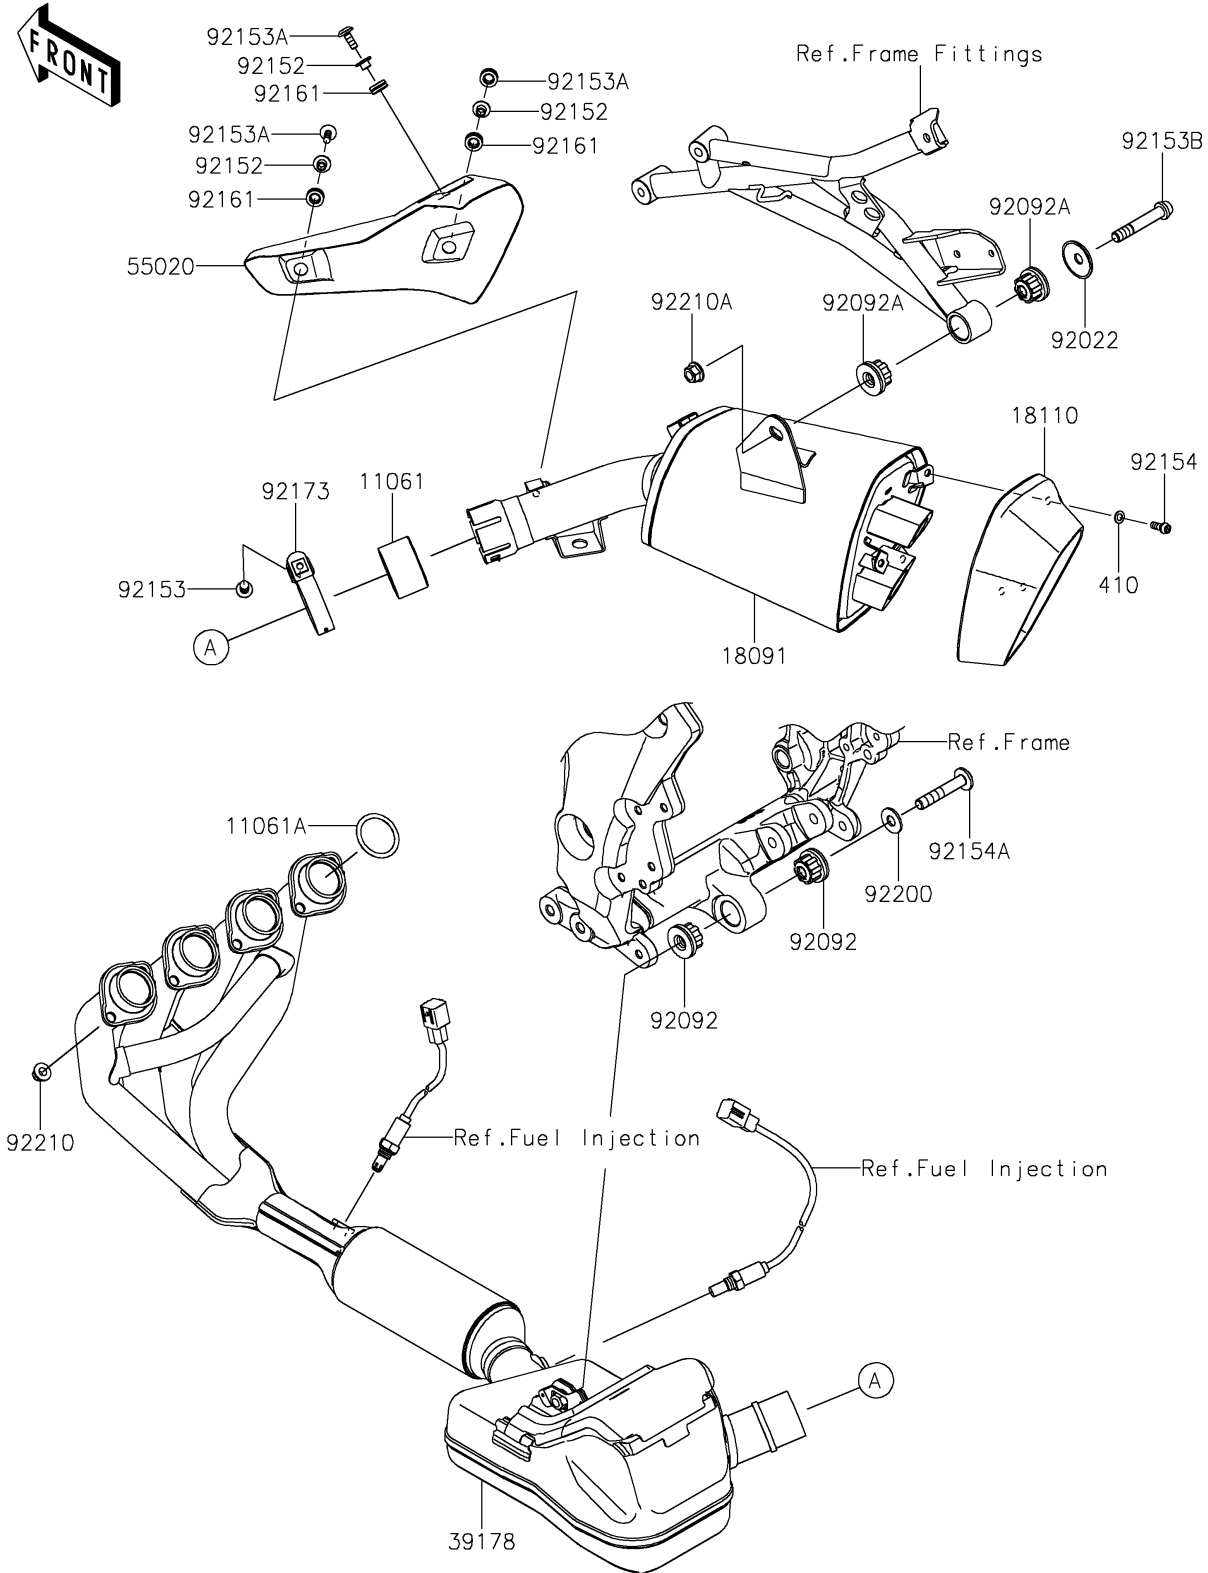

2025 Versys 1100 SE LT ABS PARTS DIAGRAM

Muffler(s)

E1140

2025 Versys 1100 SE LT ABS PARTS LIST

Muffler(s)

ITEM NAME	PART NUMBER	QUANTITY
GASKET,MUFFLER CONNECTING (Ref # 11061)	11061-0726	1
GASKET,EXHAUST PIPE HOLDER (Ref # 11061A)	11061-1373	4
BODY-COMP-MUFFLER (Ref # 18091)	18091-1315	1
BODY END-MUFFLER (Ref # 18110)	18110-0208	1
MANIFOLD-COMP-EXHAUST (Ref # 39178)	39178-0484	1
GUARD,HEAT (Ref # 55020)	55020-2239	1
WASHER (Ref # 92022)	92022-289	1
BUSHING-RUBBER (Ref # 92092)	92092-1081	2
BUSHING-RUBBER,MUFFLER (Ref # 92092A)	92092-1087	2
COLLAR,6.3X8.3X16 (Ref # 92152)	92152-0286	3
BOLT,8X45 (Ref # 92153)	92153-0702	1
BOLT,SOCKET,6X16 (Ref # 92153A)	92153-1526	3
BOLT,SOCKET,10X60 (Ref # 92153B)	92153-1837	1
BOLT,SOCKET,6X16 (Ref # 92154)	92154-1454	3
BOLT,SOCKET,10X65 (Ref # 92154A)	92154-2642	1
DAMPER (Ref # 92161)	92161-0306	3
CLAMP (Ref # 92173)	92173-1320	1
WASHER,10.5X25X2.0 (Ref # 92200)	92200-1377	1
NUT,8MM (Ref # 92210)	92210-0076	8
NUT,LOCK,FLANGED,10MM (Ref # 92210A)	92210-1139	1
WASHER-PLAIN-SMALL,6MM (Ref # 410)	410S0600	3