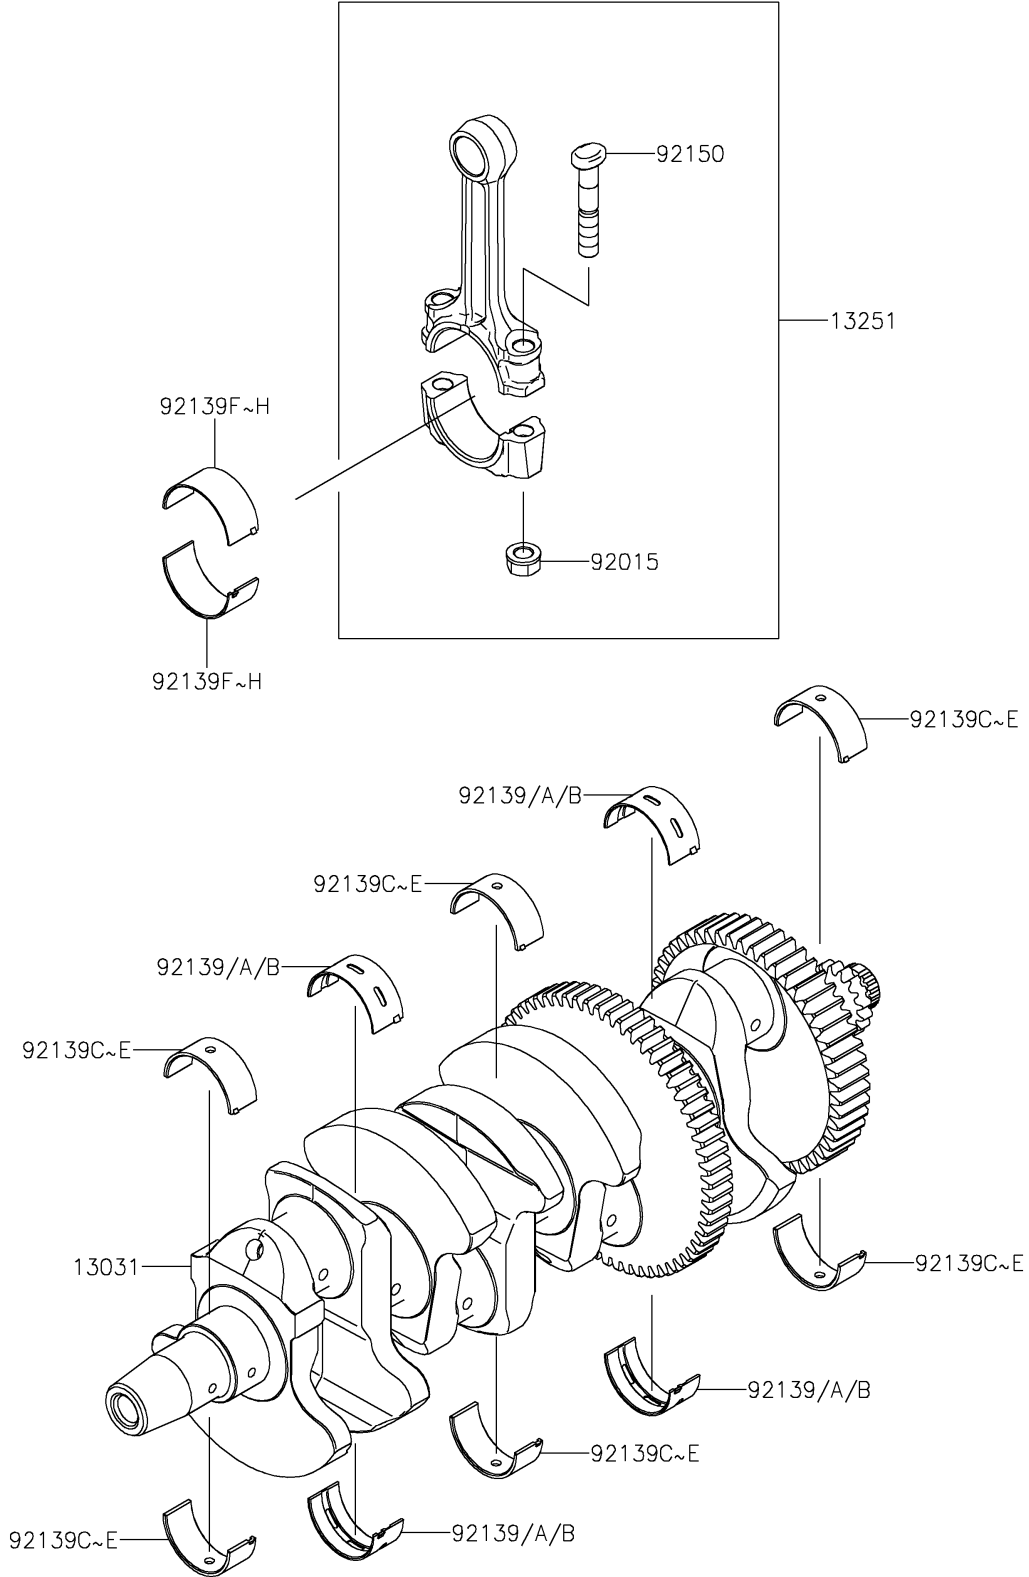

2025 Versys 1100 SE LT ABS PARTS DIAGRAM

Crankshaft

E1321

2025 Versys 1100 SE LT ABS PARTS LIST

Crankshaft

ITEM NAME	PART NUMBER	QUANTITY
CRANKSHAFT-COMP (Ref # 13031)	13031-1550	1
ROD-ASSY-CONNECTING (Ref # 13251)	13251-0760-HH	4
NUT,FLANGED,8MM (Ref # 92015)	92015-1311	8
BUSHING,CRANK #2,RED (Ref # 92139)	92139-1249	AR
BUSHING,CRANK #2,GREEN (Ref # 92139A)	92139-1250	4
BUSHING,CRANK #2,PURPLE (Ref # 92139B)	92139-1251	AR
BUSHING,CRANK,#1,RED (Ref # 92139C)	92139-1252	AR
BUSHING,CRANK,#1,GREEN (Ref # 92139D)	92139-1253	6
BUSHING,CRANK,#1,PURPLE (Ref # 92139E)	92139-1254	AR
BUSHING,PIN,RED (Ref # 92139F)	92139-1255	AR
BUSHING,PIN,GREEN (Ref # 92139G)	92139-1256	8
BUSHING,PIN,PURPLE (Ref # 92139H)	92139-1257	AR
BOLT,CONNECTING ROD,8MM (Ref # 92150)	92150-1216	8