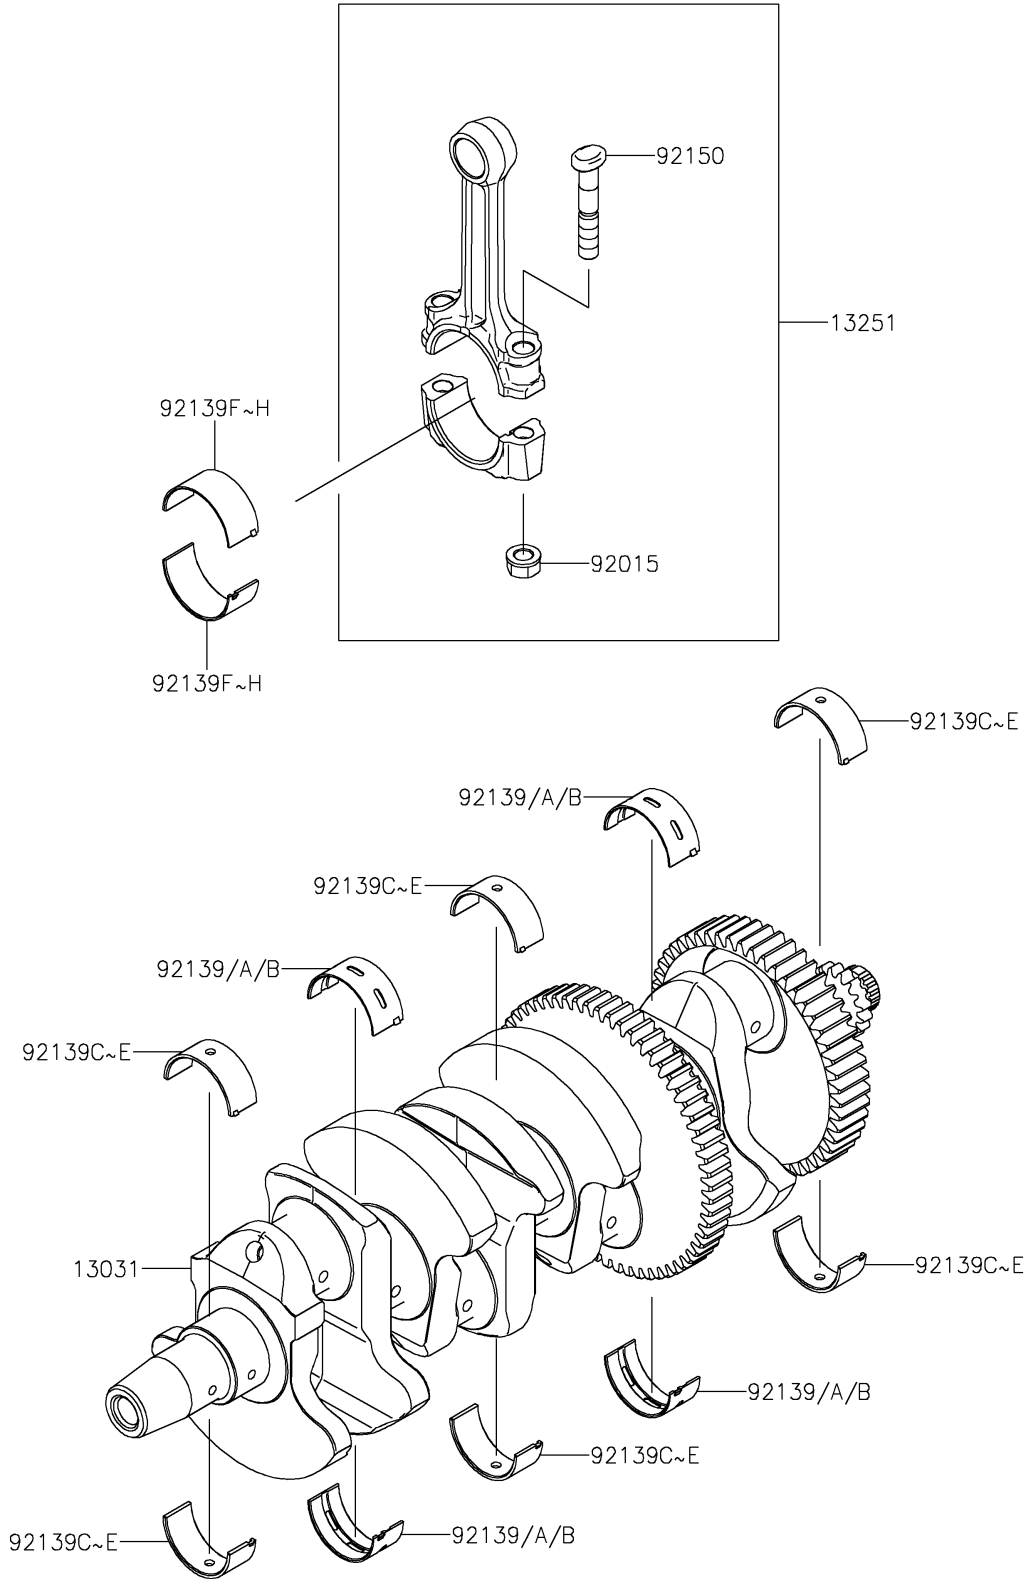

2025 Versys 1100 SE LT ABS PARTS DIAGRAM

Crankshaft

E1321

2025 Versys 1100 SE LT ABS PARTS LIST

Crankshaft

ITEM NAME	PART NUMBER	QUANTITY
CRANKSHAFT-COMP (Ref # 13031)	13031-1550	1
ROD-ASSY-CONNECTING (Ref # 13251)	13251-0760-HH	4
NUT,FLANGED,8MM (Ref # 92015)	92015-1311	8
BUSHING,CRANK #2,RED (Ref # 92139)	92139-1249	AR
BUSHING,CRANK #2,GREEN (Ref # 92139A)	92139-1250	4
BUSHING,CRANK #2,PURPLE (Ref # 92139B)	92139-1251	AR
BUSHING,CRANK,#1,RED (Ref # 92139C)	92139-1252	AR
BUSHING,CRANK,#1,GREEN (Ref # 92139D)	92139-1253	6
BUSHING,CRANK,#1,PURPLE (Ref # 92139E)	92139-1254	AR
BUSHING,PIN,RED (Ref # 92139F)	92139-1255	AR
BUSHING,PIN,GREEN (Ref # 92139G)	92139-1256	8
BUSHING,PIN,PURPLE (Ref # 92139H)	92139-1257	AR
BOLT,CONNECTING ROD,8MM (Ref # 92150)	92150-1216	8