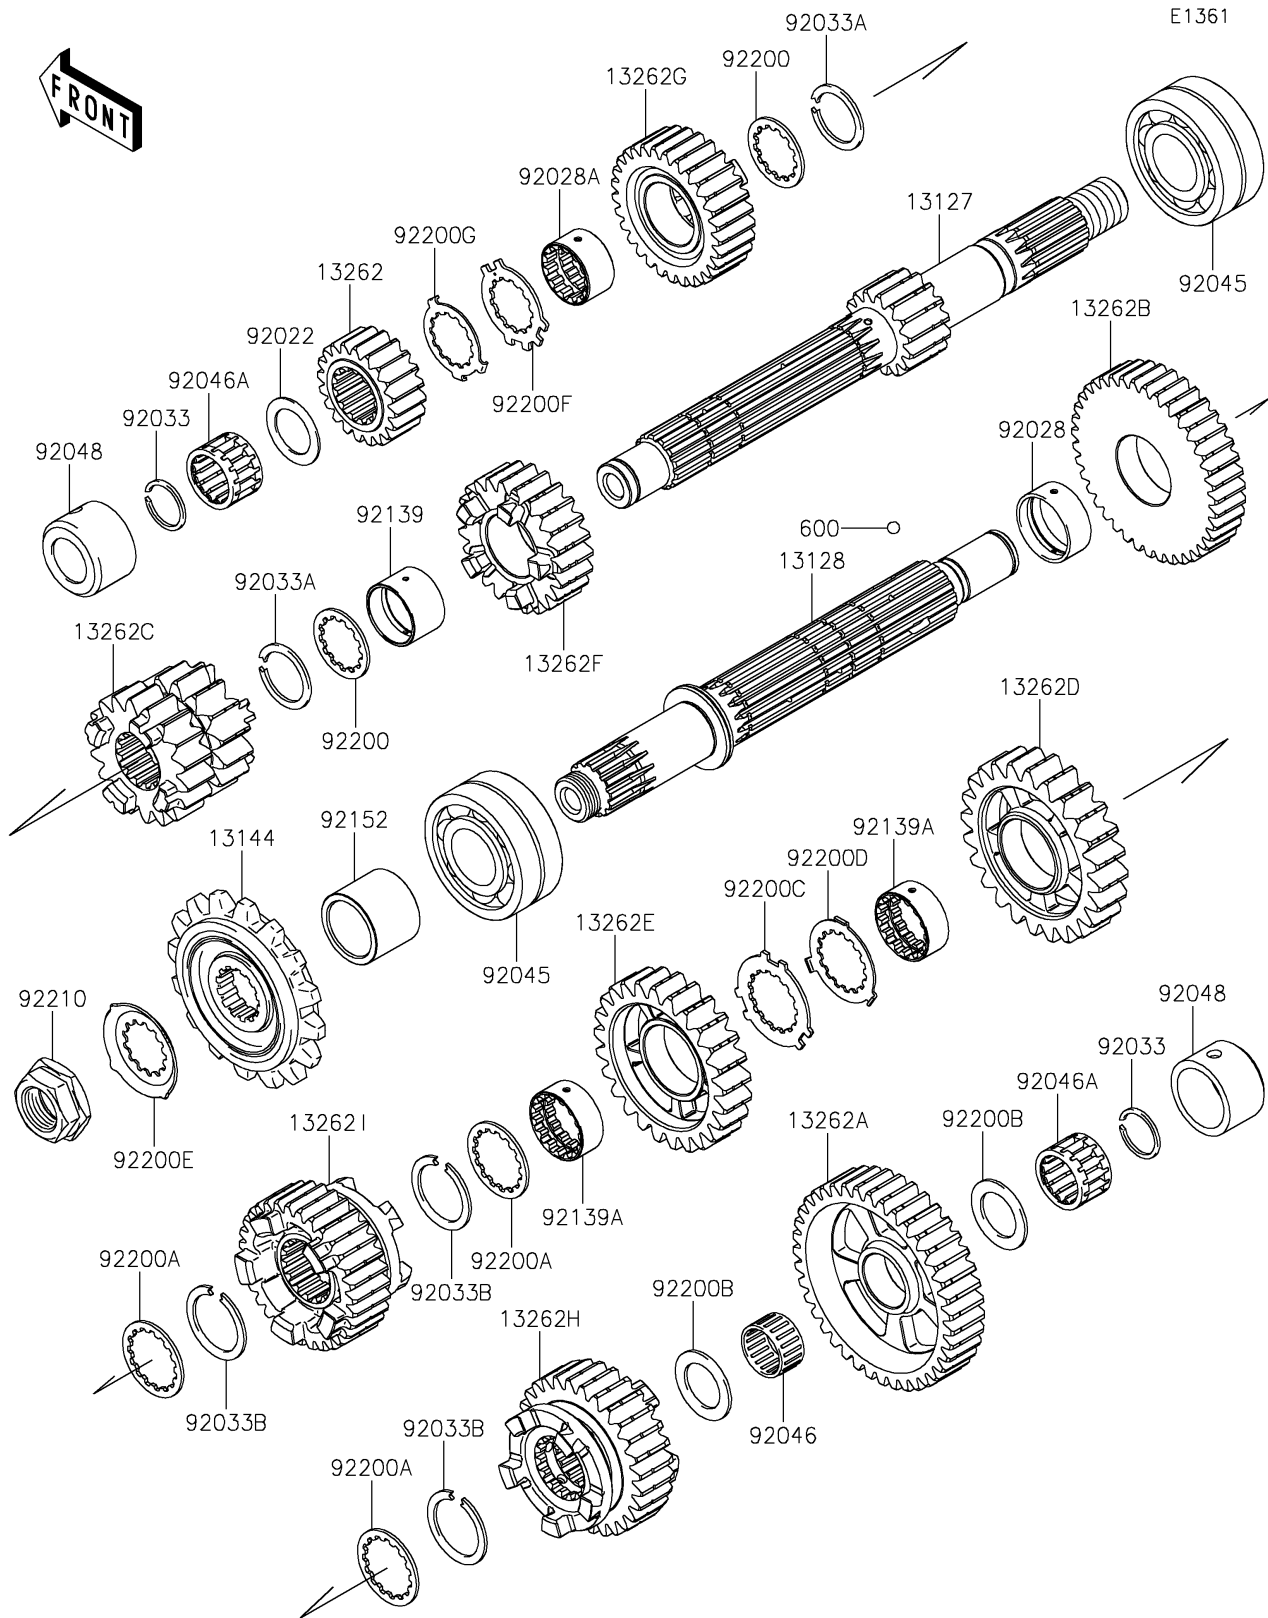

2025 Versys 1100 SE LT ABS PARTS DIAGRAM

Transmission

2025 Versys 1100 SE LT ABS PARTS LIST

Transmission

ITEM NAME	PART NUMBER	QUANTITY
SHAFT-TRANSMISSION INPUT,15T (Ref # 13127)	13127-0729	1
SHAFT-TRANSMISSION OUTPUT (Ref # 13128)	13128-0715	1
SPROCKET-OUTPUT,15T (Ref # 13144)	13144-0579	1
GEAR,INPUT 2ND,20T (Ref # 13262)	13262-1424	1
GEAR,OUTPUT LOW,39T (Ref # 13262A)	13262-1428	1
GEAR,OUTPUT 2ND,39T (Ref # 13262B)	13262-1429	1
GEAR,INPUT 3RD&4TH,15T&18T (Ref # 13262C)	13262-1482	1
GEAR,OUTPUT 3RD,24T (Ref # 13262D)	13262-1484	1
GEAR,OUTPUT 4TH,25T (Ref # 13262E)	13262-1485	1
GEAR,INPUT 5TH,23T (Ref # 13262F)	13262-1656	1
GEAR,INPUT TOP,29T (Ref # 13262G)	13262-1657	1
GEAR,OUTPUT,5TH,28T (Ref # 13262H)	13262-1658	1
GEAR,OUTPUT,TOP,31T (Ref # 13262I)	13262-1659	1
WASHER,20.5X30X1,STEEL (Ref # 92022)	92022-112	1
BUSHING,OUTPUT,2ND (Ref # 92028)	92028-1739	1
BUSHING,INPUT TOP GEAR (Ref # 92028A)	92028-1915	1
RING-SNAP,20MM (Ref # 92033)	92033-015	2
RING-SNAP,24MM (Ref # 92033A)	92033-026	2
RING-SNAP,T=1.5 (Ref # 92033B)	92033-1249	3
BEARING-BALL,DAC2557NSSH (Ref # 92045)	92045-0003	2
BEARING-NEEDLE,K20X24X13 (Ref # 92046)	92046-0652	1
BEARING-NEEDLE,PK20X27X17X3 (Ref # 92046A)	92046-1303	2
RACE (Ref # 92048)	92048-0016	2
BUSHING,25X28X17.8 (Ref # 92139)	92139-0280	1
BUSHING,OUTPUT,3RD&4TH (Ref # 92139A)	92139-0281	2
COLLAR,SPROCKET (Ref # 92152)	92152-0812	1
WASHER,25.2X31.0X1.5 (Ref # 92200)	92200-1239	2
WASHER,28.5X34.0X1.5 (Ref # 92200A)	92200-1240	3
WASHER,20.5X31X1.5 (Ref # 92200B)	92200-1375	2

2025 Versys 1100 SE LT ABS PARTS LIST

Transmission

ITEM NAME	PART NUMBER	QUANTITY
WASHER,25.8X40.5X1.5 (Ref # 92200C)	92200-1522	1
WASHER,25.2X37.0X1.0 (Ref # 92200D)	92200-1523	1
WASHER (Ref # 92200E)	92200-1720	1
WASHER,22.6X34.2X1.5 (Ref # 92200F)	92200-1941	1
WASHER,22X32X1 (Ref # 92200G)	92200-1942	1
NUT,20MM (Ref # 92210)	92210-0850	1
BALL-STEEL,5/32 (Ref # 600)	600A0500	3