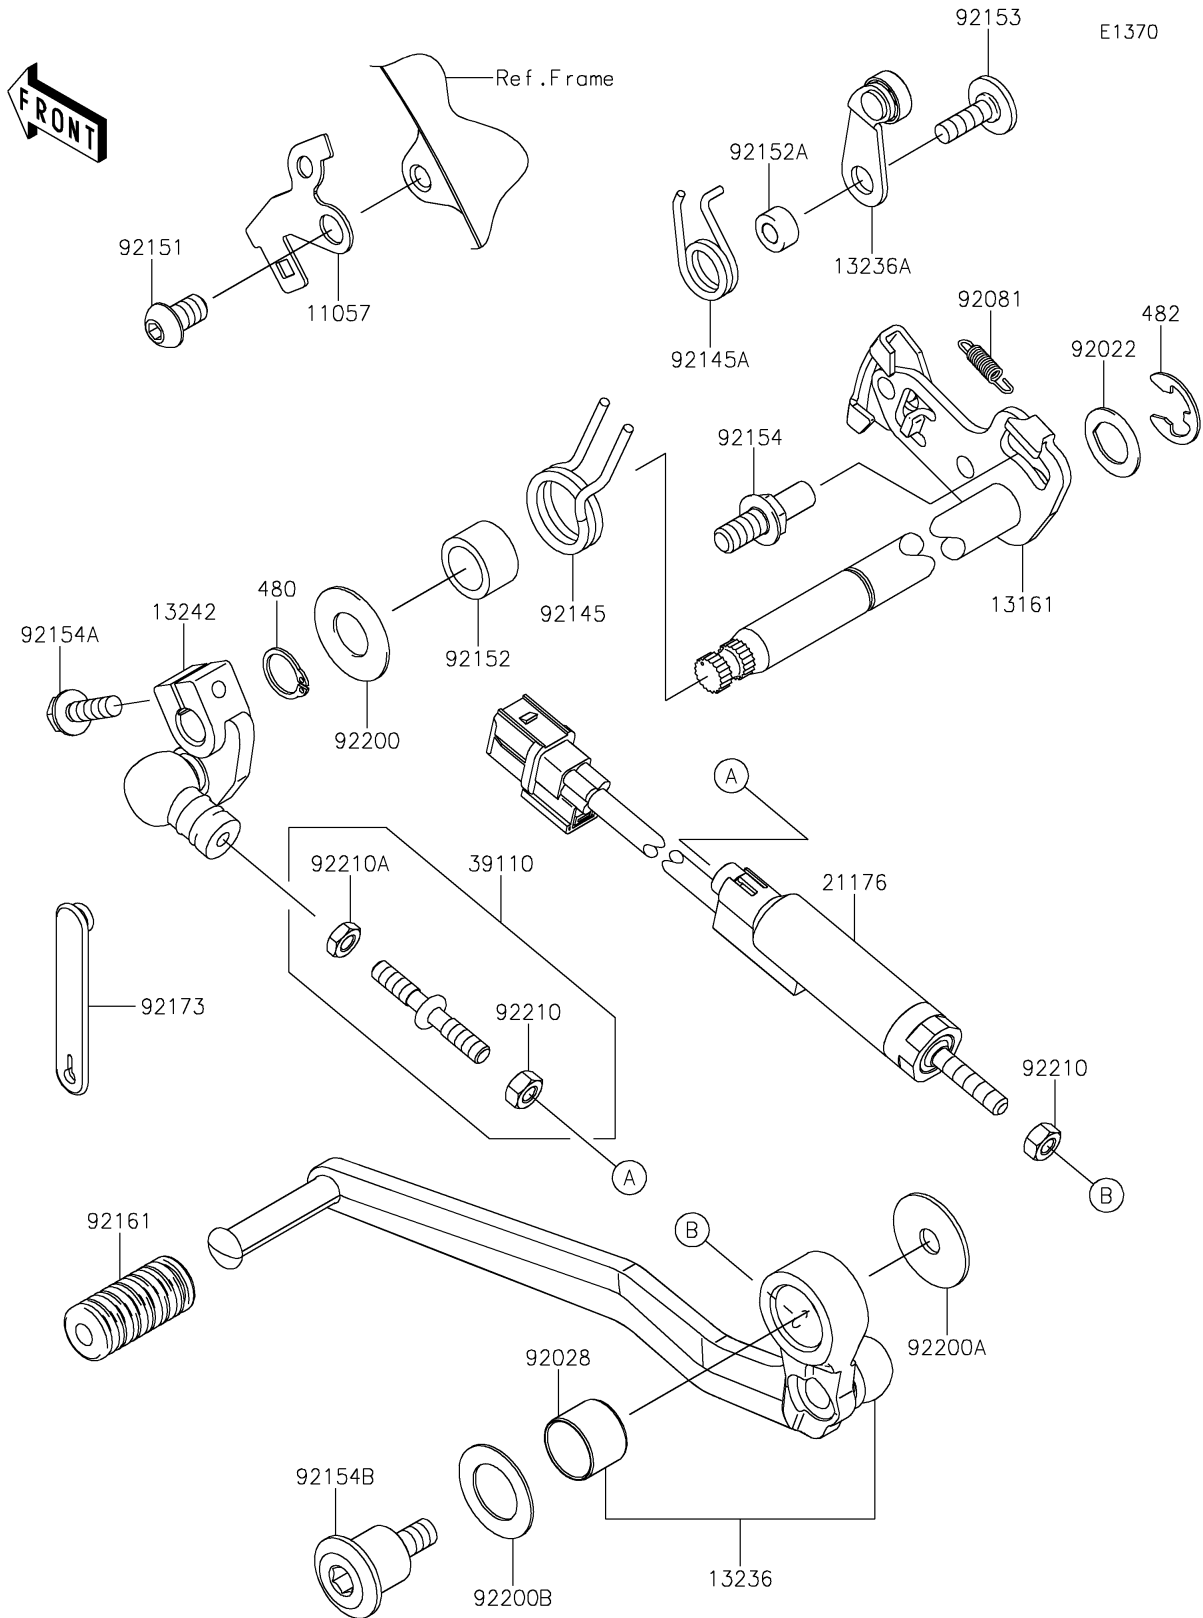

2025 Versys 1100 SE LT ABS PARTS DIAGRAM

Gear Change Mechanism

2025 Versys 1100 SE LT ABS PARTS LIST

Gear Change Mechanism

ITEM NAME	PART NUMBER	QUANTITY
BRACKET,QUICK SHIFTER (Ref # 11057)	11057-1984	1
LEVER-COMP-CHANGE SHAFT (Ref # 13161)	13161-0617	1
LEVER-COMP,CHANGE PEDAL (Ref # 13236)	13236-0812	1
LEVER-COMP (Ref # 13236A)	13236-0835	1
LEVER-ASSY-CHANGE (Ref # 13242)	13242-0264	1
SENSOR,QUICK SHIFTER (Ref # 21176)	21176-0884	1
ROD-ASSY-TIE (Ref # 39110)	39110-0048	1
WASHER,CHANGE SHAFT (Ref # 92022)	92022-1628	1
BUSHING (Ref # 92028)	92028-1558	1
SPRING,PAWL RETURN (Ref # 92081)	92081-1708	1
SPRING (Ref # 92145)	92145-1122	1
SPRING (Ref # 92145A)	92145-2387	1
BOLT,8X14 (Ref # 92151)	92151-1438	1
COLLAR,14.2X19.9X12.0 (Ref # 92152)	92152-1383	1
COLLAR (Ref # 92152A)	92152-2705	1
BOLT,6X20 (Ref # 92153)	92153-1505	1
BOLT,RETURN SPRING (Ref # 92154)	92154-1838	1
BOLT,FLANGED,6X20 (Ref # 92154A)	92154-2090	1
BOLT (Ref # 92154B)	92154-2822	1
DAMPER,CHANGE PEDAL (Ref # 92161)	92161-2389	1
CLAMP (Ref # 92173)	92173-1526	1
WASHER (Ref # 92200)	92200-0265	1
WASHER,8.2X30X1.5 (Ref # 92200A)	92200-0810	1
WASHER,18.3X30X1 (Ref # 92200B)	92200-0812	1
NUT,6MM (Ref # 92210)	92210-1100	2
NUT,LEFT HANDED,6MM (Ref # 92210A)	92210-1101	1
CIRCLIP-TYPE-C,14MM (Ref # 480)	480J1400	1
CIRCLIP-TYPE-E,12MM (Ref # 482)	482J0200	1