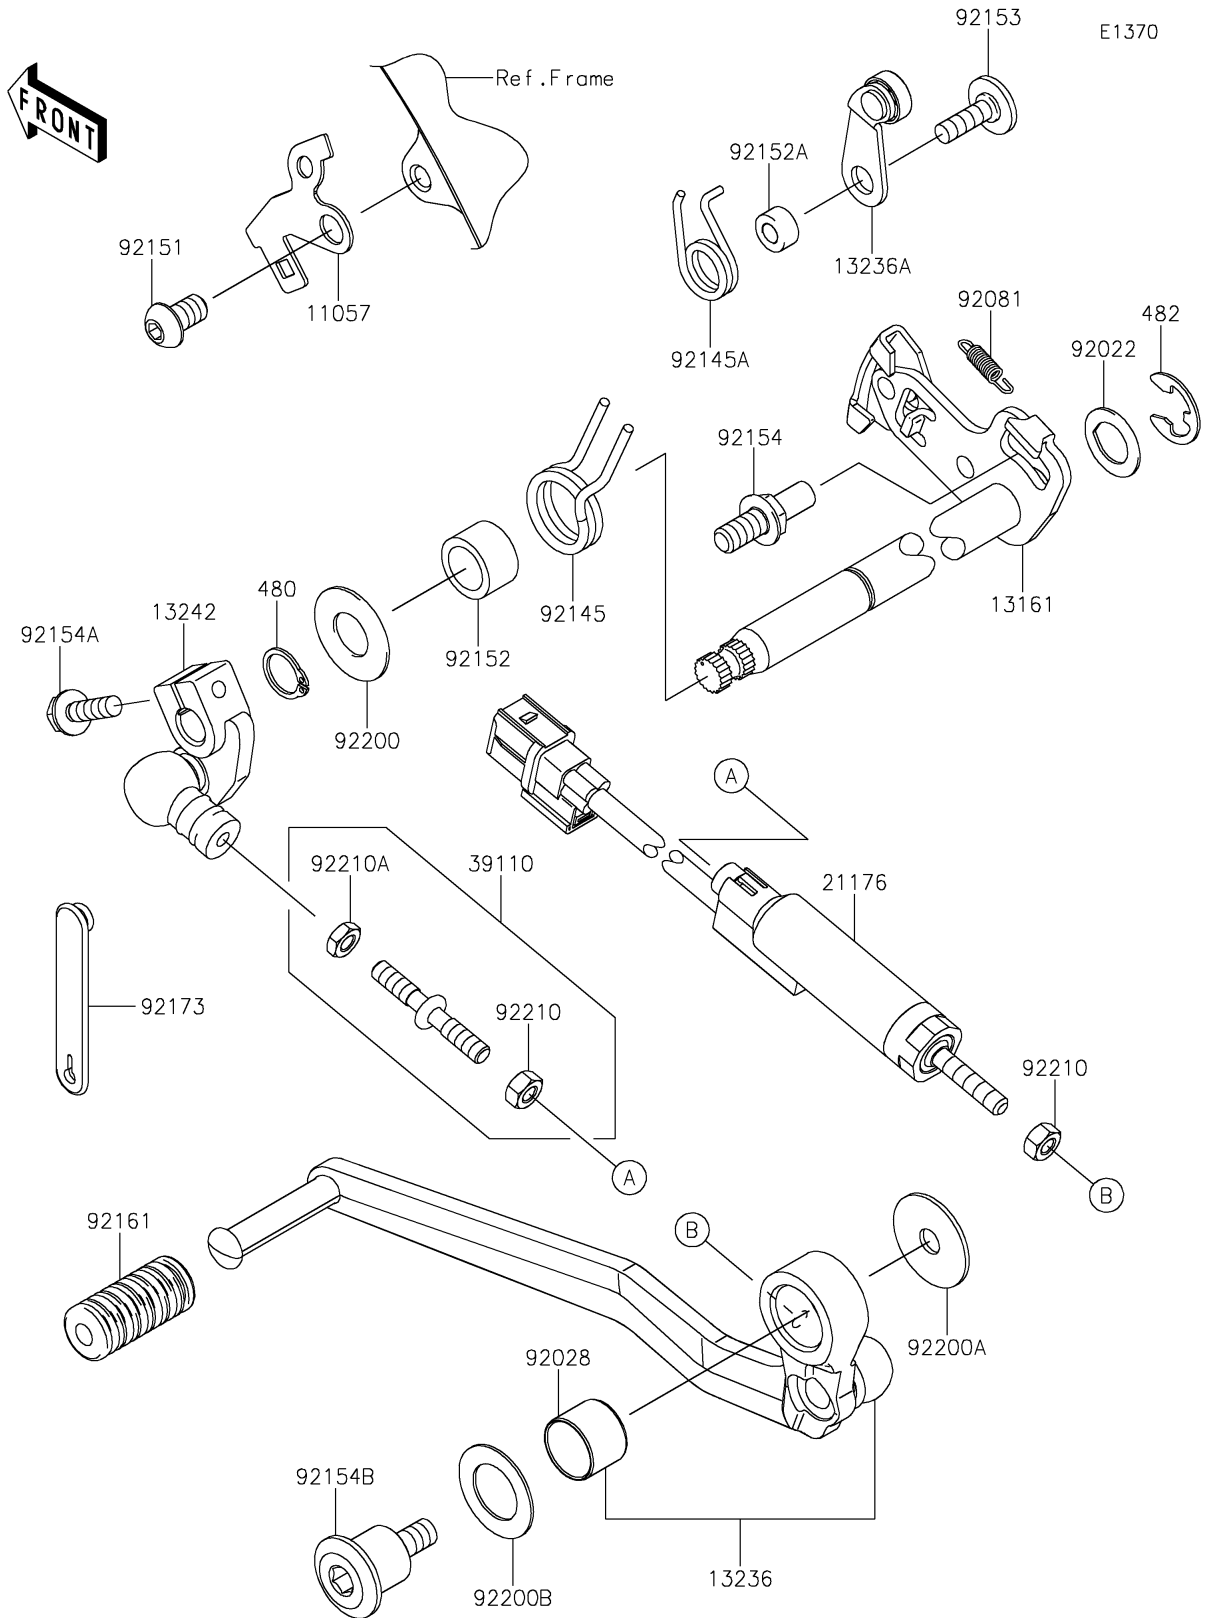

# 2025 Versys 1100 SE LT ABS PARTS DIAGRAM

## Gear Change Mechanism

## 2025 Versys 1100 SE LT ABS PARTS LIST

### Gear Change Mechanism

ITEM NAME	PART NUMBER	QUANTITY
BRACKET,QUICK SHIFTER (Ref # 11057)	11057-1984	1
LEVER-COMP-CHANGE SHAFT (Ref # 13161)	13161-0617	1
LEVER-COMP,CHANGE PEDAL (Ref # 13236)	13236-0812	1
LEVER-COMP (Ref # 13236A)	13236-0835	1
LEVER-ASSY-CHANGE (Ref # 13242)	13242-0264	1
SENSOR,QUICK SHIFTER (Ref # 21176)	21176-0884	1
ROD-ASSY-TIE (Ref # 39110)	39110-0048	1
WASHER,CHANGE SHAFT (Ref # 92022)	92022-1628	1
BUSHING (Ref # 92028)	92028-1558	1
SPRING,PAWL RETURN (Ref # 92081)	92081-1708	1
SPRING (Ref # 92145)	92145-1122	1
SPRING (Ref # 92145A)	92145-2387	1
BOLT,8X14 (Ref # 92151)	92151-1438	1
COLLAR,14.2X19.9X12.0 (Ref # 92152)	92152-1383	1
COLLAR (Ref # 92152A)	92152-2705	1
BOLT,6X20 (Ref # 92153)	92153-1505	1
BOLT,RETURN SPRING (Ref # 92154)	92154-1838	1
BOLT,FLANGED,6X20 (Ref # 92154A)	92154-2090	1
BOLT (Ref # 92154B)	92154-2822	1
DAMPER,CHANGE PEDAL (Ref # 92161)	92161-2389	1
CLAMP (Ref # 92173)	92173-1526	1
WASHER (Ref # 92200)	92200-0265	1
WASHER,8.2X30X1.5 (Ref # 92200A)	92200-0810	1
WASHER,18.3X30X1 (Ref # 92200B)	92200-0812	1
NUT,6MM (Ref # 92210)	92210-1100	2
NUT,LEFT HANDED,6MM (Ref # 92210A)	92210-1101	1
CIRCLIP-TYPE-C,14MM (Ref # 480)	480J1400	1
CIRCLIP-TYPE-E,12MM (Ref # 482)	482J0200	1